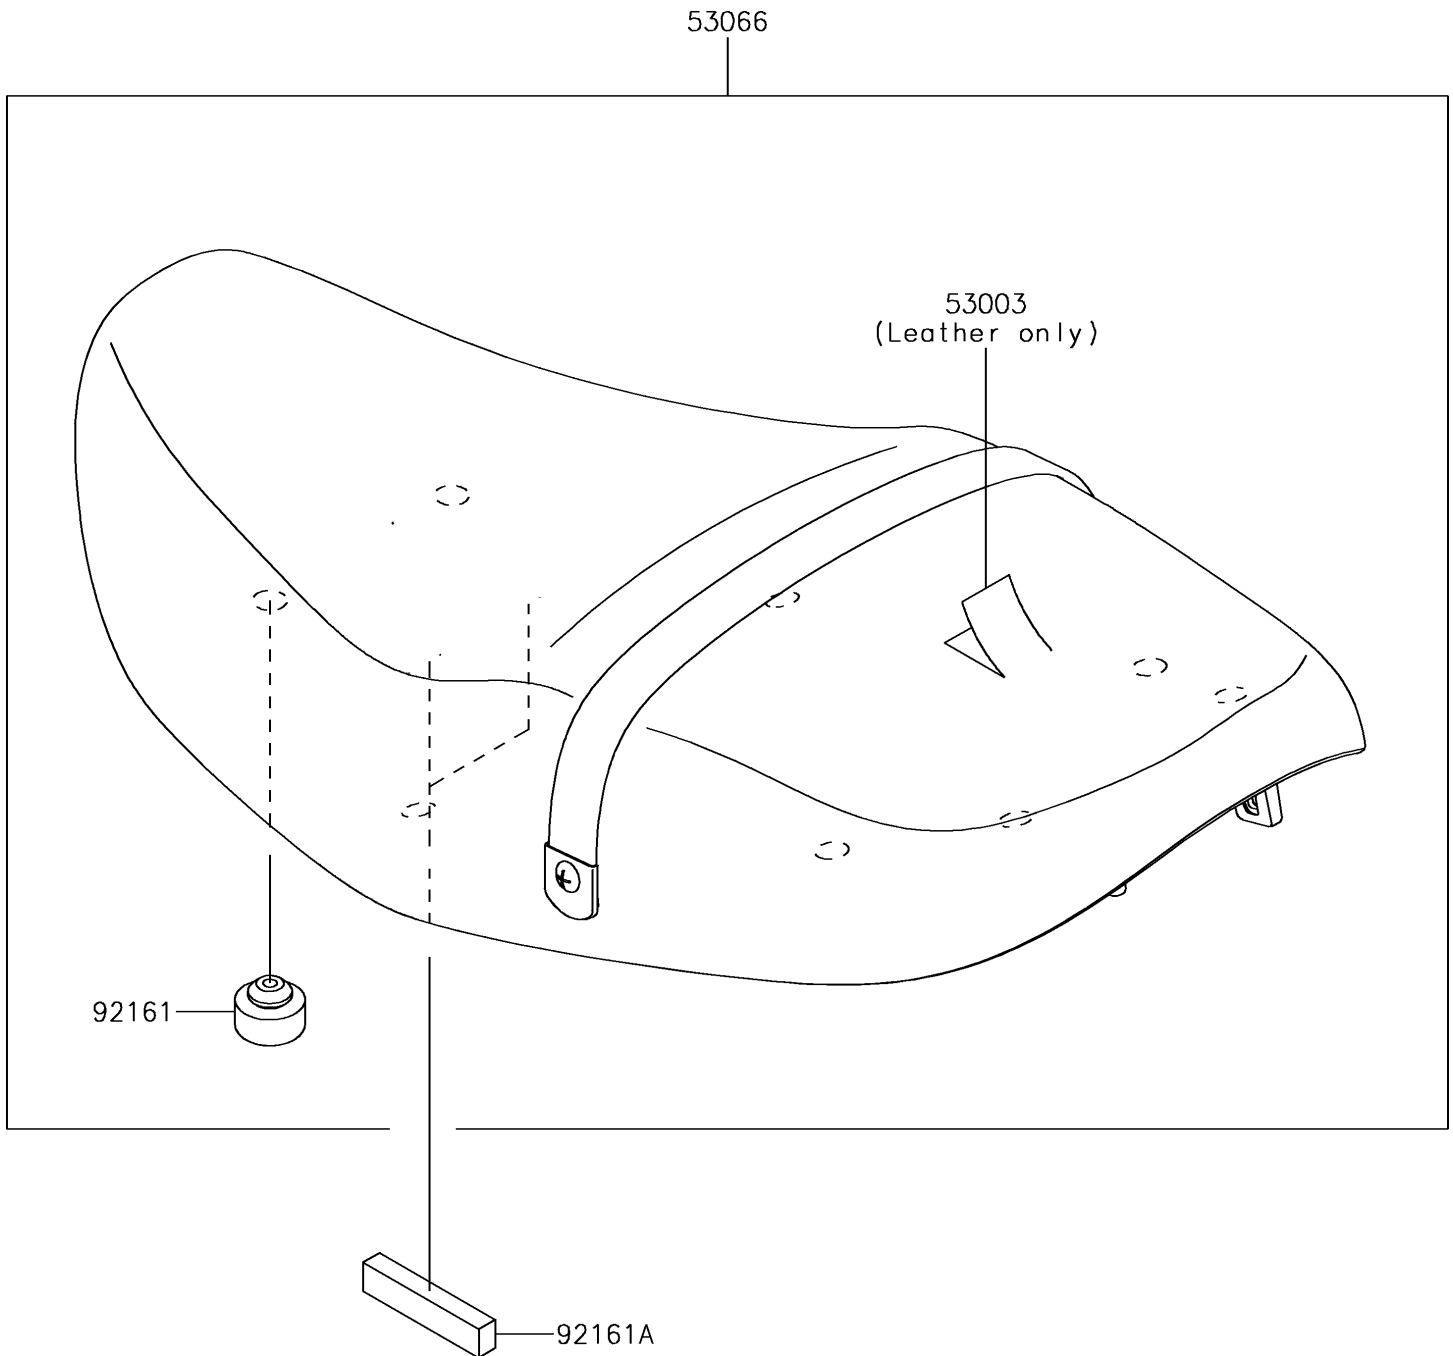

2018 Z900RS

PARTS DIAGRAM

Seat(CA,US)

F2510

2018 Z900RS

PARTS LIST

Seat(CA,US)

ITEM NAME	PART NUMBER	QUANTITY
LEATHER,BLACK (Ref # 53003)	53003-0450-MA	1
SEAT-ASSY,HIGH,BLACK+BLK (Ref # 53066)	53066-0574-12Y	1
DAMPER,SEAT (Ref # 92161)	92161-0930	8
DAMPER,10X70X15 (Ref # 92161A)	92161-2132	2