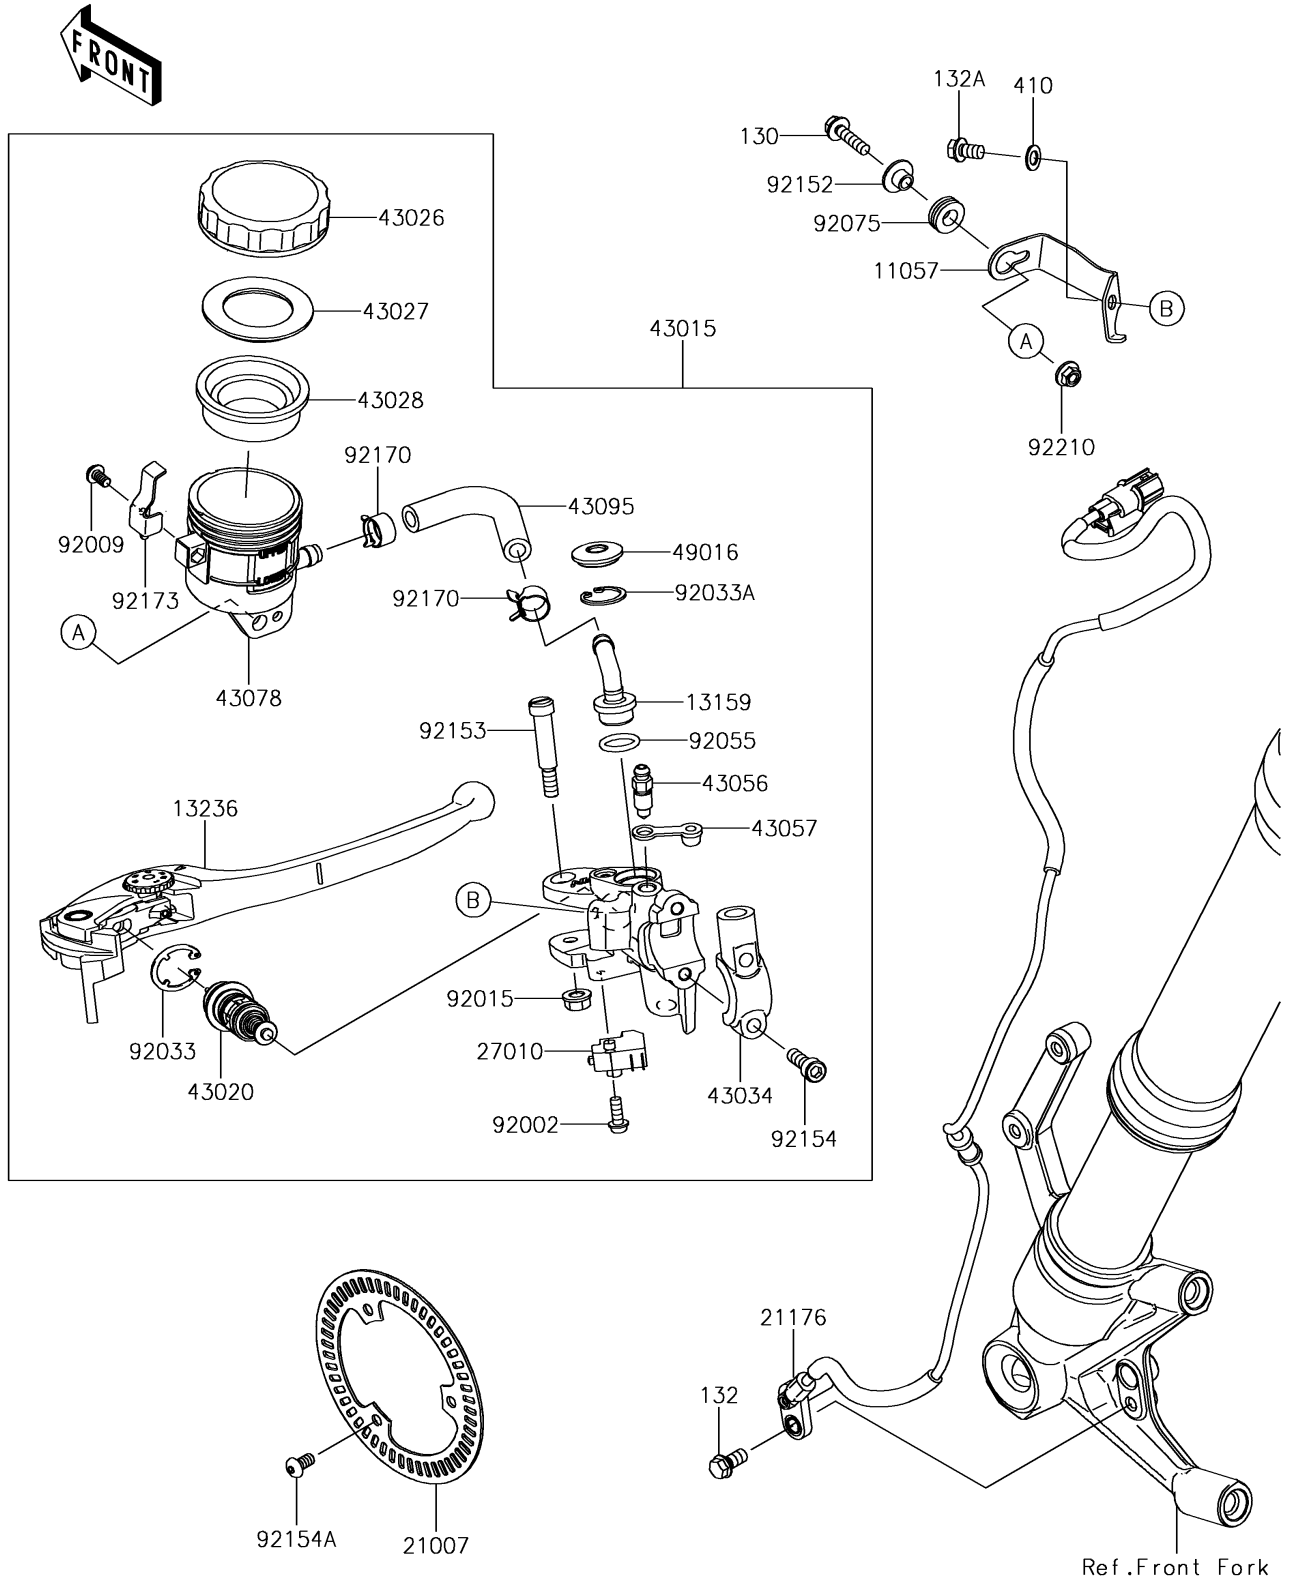

2018 Z900RS

PARTS DIAGRAM

Front Master Cylinder

F2291

2018 Z900RS

PARTS LIST

Front Master Cylinder

ITEM NAME

PART NUMBER

QUANTITY
