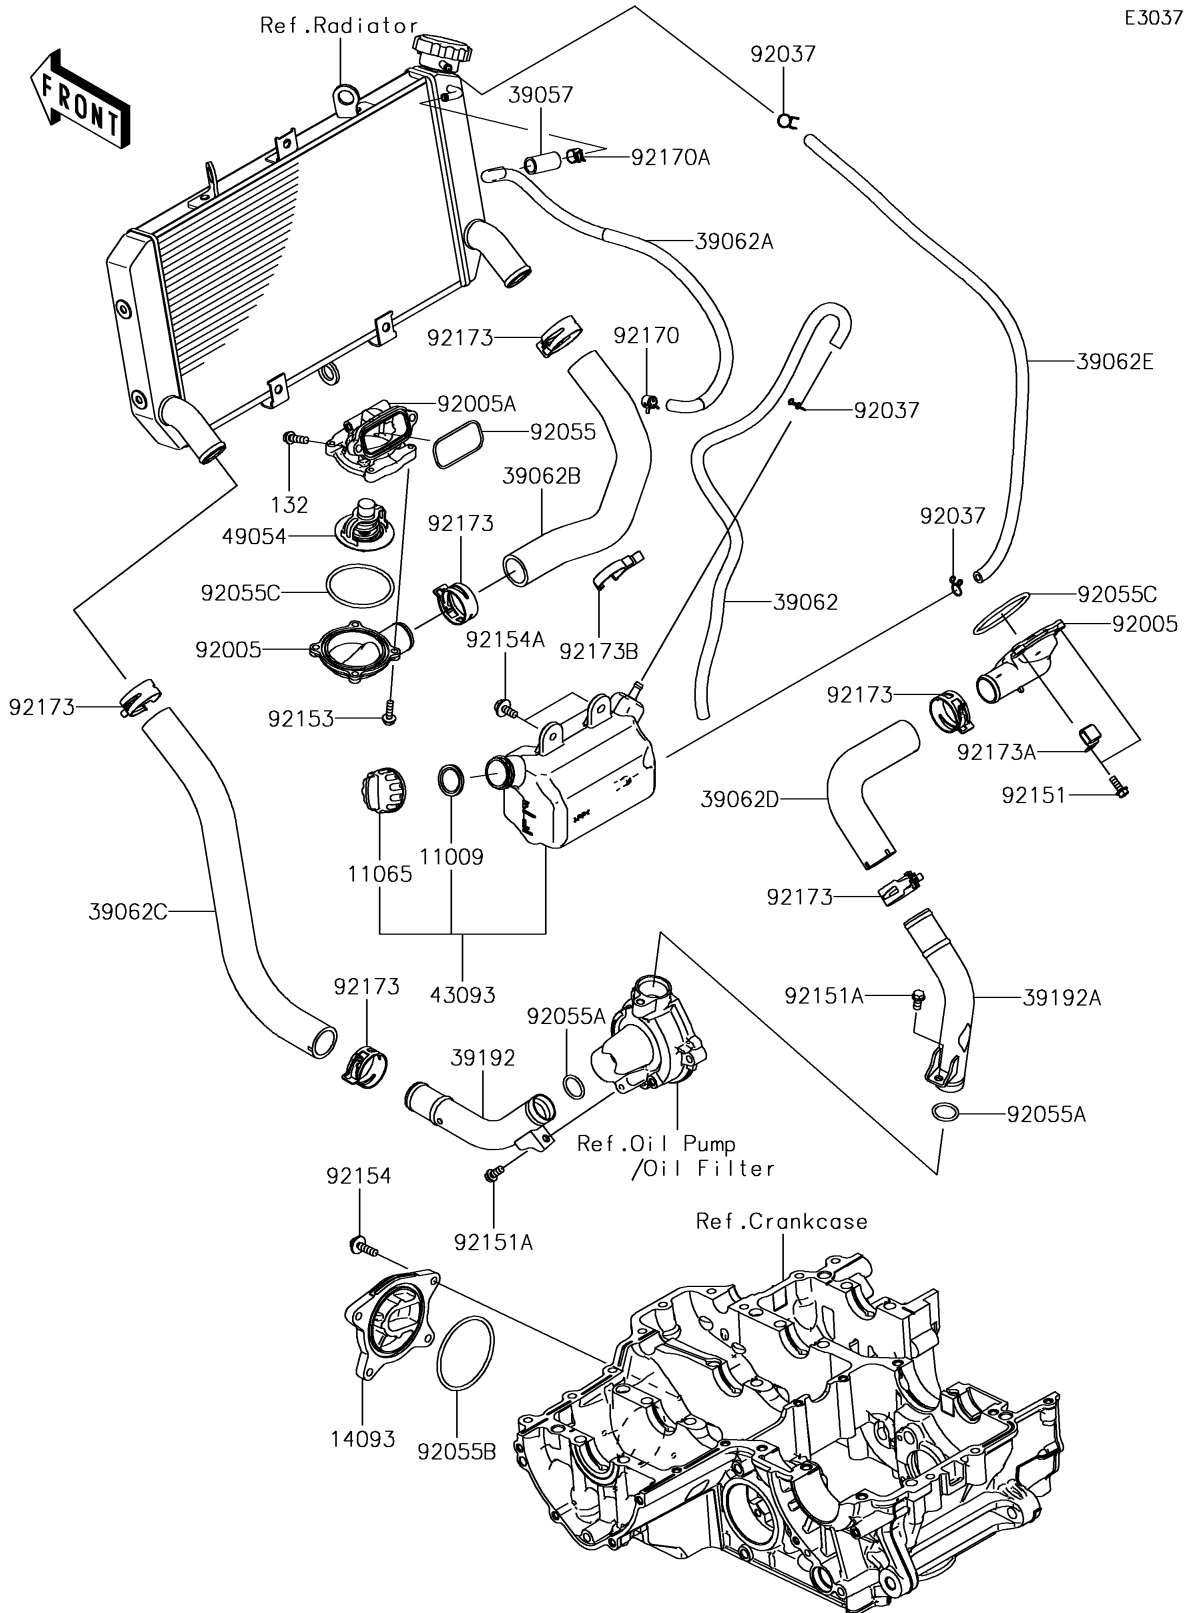

2018 Z900RS

PARTS DIAGRAM

Water Pipe

E3037

2018 Z900RS

PARTS LIST

Water Pipe

ITEM NAME	PART NUMBER	QUANTITY
GASKET,RESERVOIR TANK CAP (Ref # 11009)	11009-1145	1
CAP (Ref # 11065)	11065-0991	1
COVER (Ref # 14093)	14093-0625	1
GUARD-COOLING HOSE (Ref # 39057)	39057-0001	1
HOSE-COOLING,OVERFLOW (Ref # 39062)	39062-0618	1
HOSE-COOLING,AIR BLEED (Ref # 39062A)	39062-0765	1
HOSE-COOLING,CYLINDER-RADIATOR (Ref # 39062B)	39062-0779	1
HOSE-COOLING,RADIATOR-W/PUMP (Ref # 39062C)	39062-0780	1
HOSE-COOLING,W/PIPE-CYLINDER (Ref # 39062D)	39062-0785	1
HOSE-COOLING,5.5X10.5X550 (Ref # 39062E)	39062-1208	1
PIPE-WATER,RADIATOR-WATER PUMP (Ref # 39192)	39192-0631	1
PIPE-WATER,WATER PUMP-CYLINDER (Ref # 39192A)	39192-0644	1
RESERVOIR-ASSY-TANK (Ref # 43093)	43093-0005	1
THERMOSTAT (Ref # 49054)	49054-0004	1
FITTING,THERMO CAP (Ref # 92005)	92005-0883	2
FITTING,THERMO CASE (Ref # 92005A)	92005-0884	1
CLAMP,TUBE (Ref # 92037)	92037-147	3
RING-O,YP 27.6 57.6 1.9 (Ref # 92055)	92055-0021	1
RING-O,20.8X2.4 (Ref # 92055A)	92055-0114	2
RING-O,63.3MM (Ref # 92055B)	92055-0739	1
RING-O,53.5X2.6 (Ref # 92055C)	92055-0831	2
BOLT,5X14 (Ref # 92151)	92151-1764	4
BOLT,6X12 (Ref # 92151A)	92151-1997	2
BOLT,FLANGED,5X18 (Ref # 92153)	92153-1588	4
BOLT,FLANGED,6X22 (Ref # 92154)	92154-0403	4
BOLT,UPSET-WP,6X16 (Ref # 92154A)	92154-1850	2
CLAMP (Ref # 92170)	92170-1493	1
CLAMP (Ref # 92170A)	92170-1872	1
CLAMP,34MM (Ref # 92173)	92173-1360	6

2018 Z900RS

PARTS LIST

Water Pipe

ITEM NAME	PART NUMBER	QUANTITY
CLAMP (Ref # 92173A)	92173-1663	1
CLAMP (Ref # 92173B)	92173-1792	1
BOLT-FLANGED-SMALL,6X20 (Ref # 132)	132BC0620	2