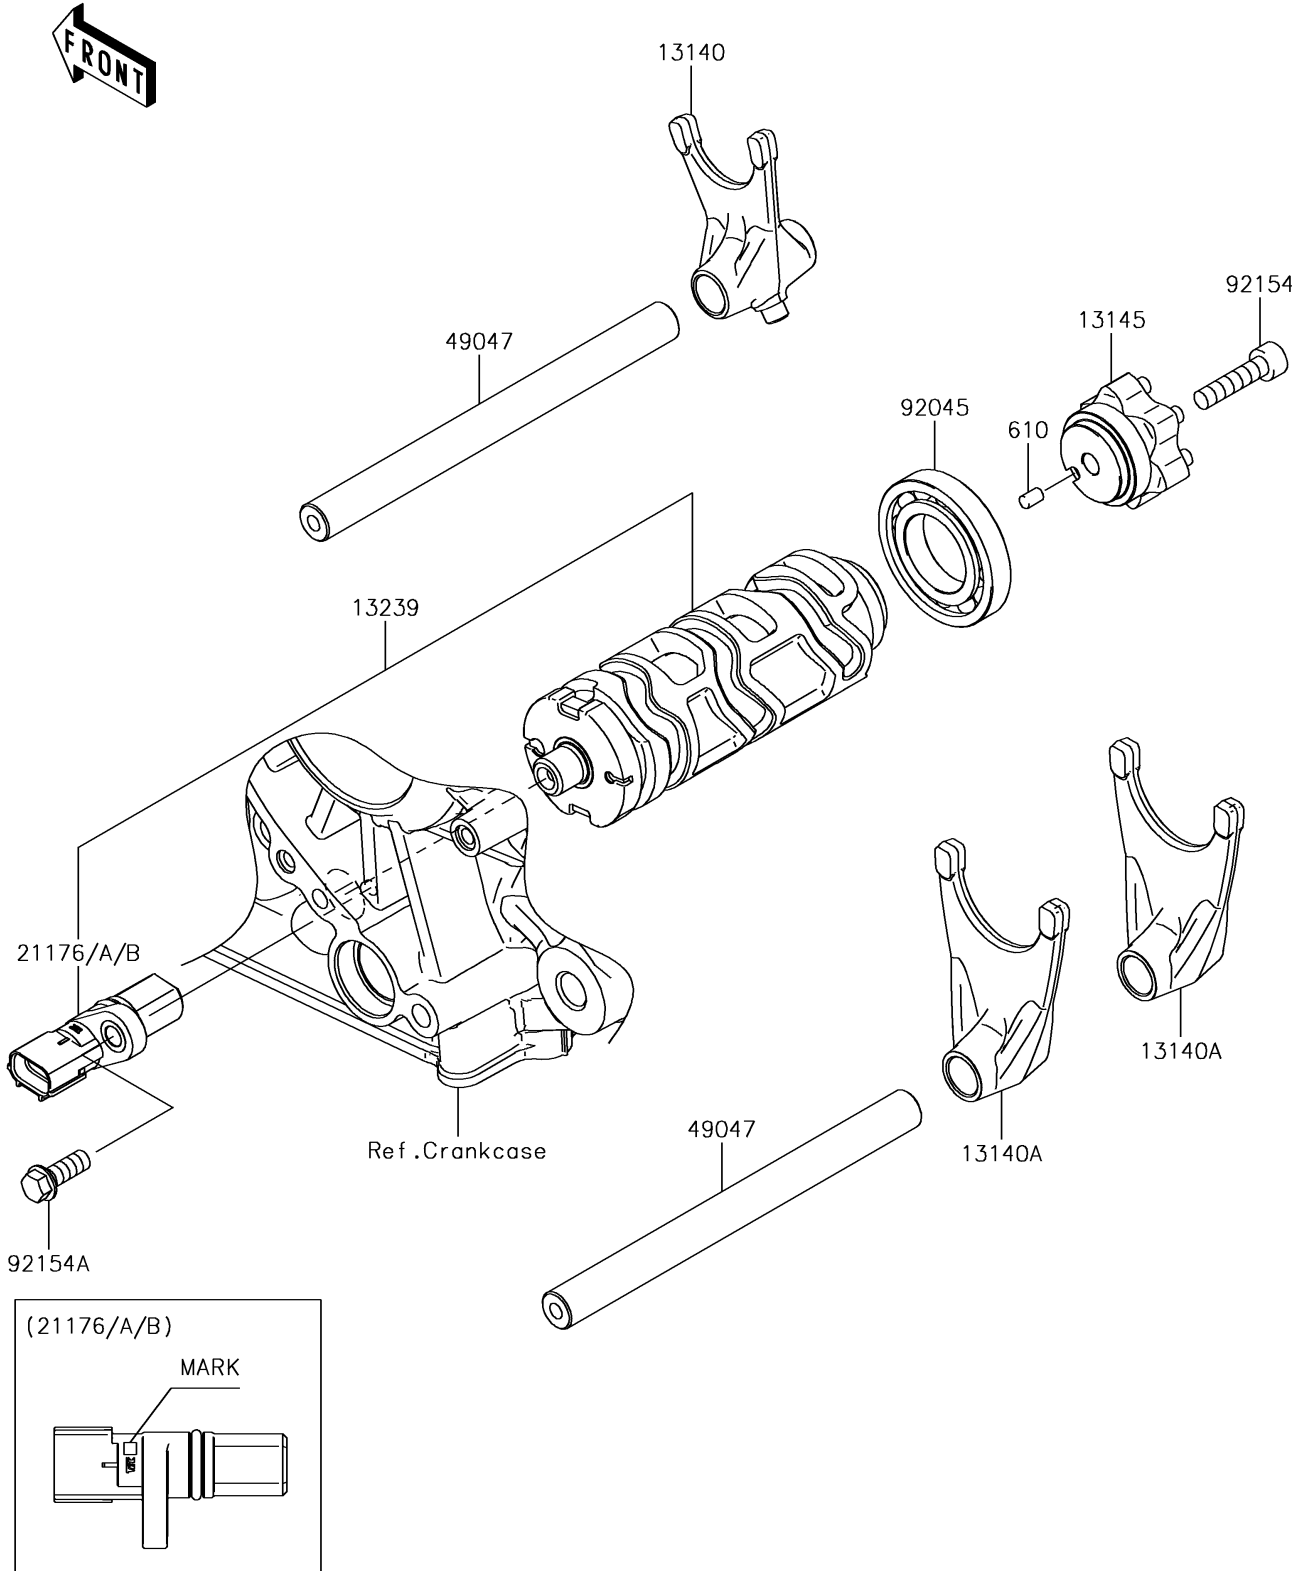

2018 Z900RS

PARTS DIAGRAM

Gear Change Drum/Shift Fork(s)

E1362

2018 Z900RS

PARTS LIST

Gear Change Drum/Shift Fork(s)

ITEM NAME

PART NUMBER

QUANTITY
