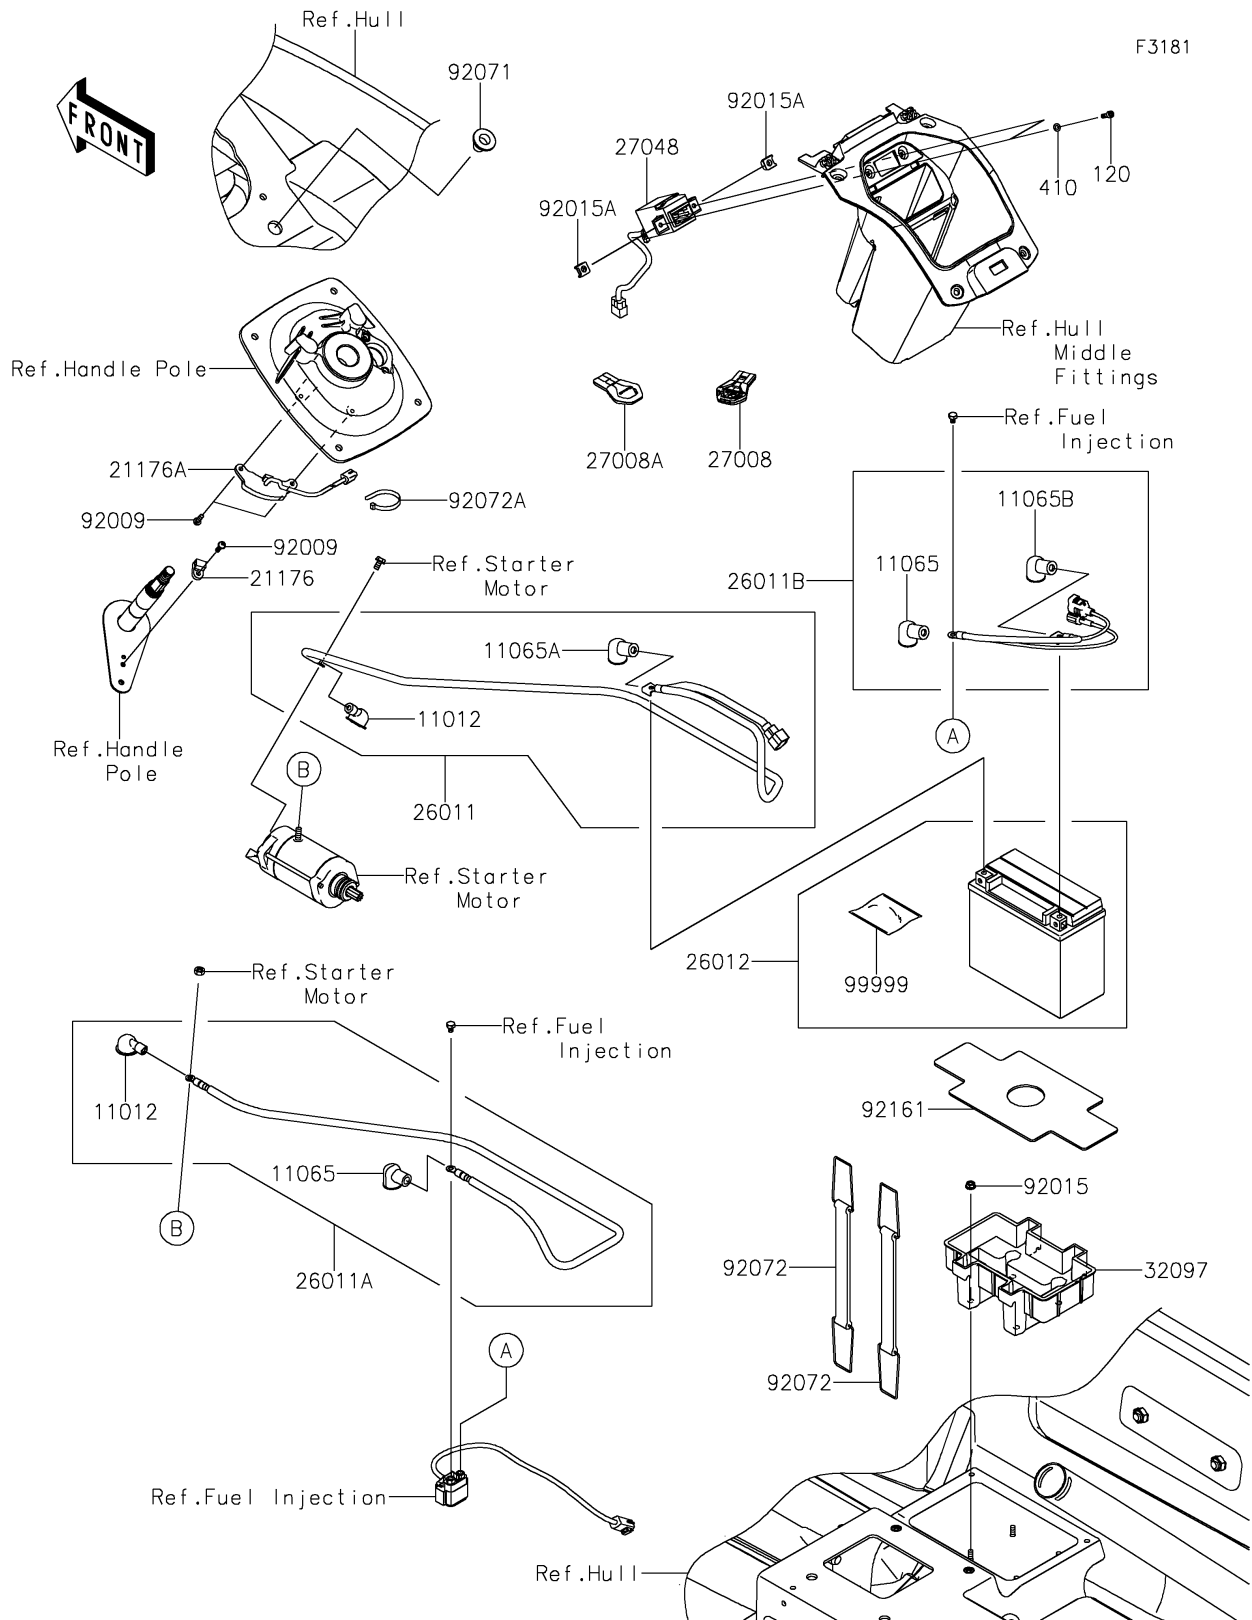

2026 JET SKI® STX® 160LX

PARTS DIAGRAM Electrical Equipment

2026 JET SKI® STX® 160LX

PARTS LIST

Electrical Equipment

ITEM NAME

PART NUMBER

QUANTITY
