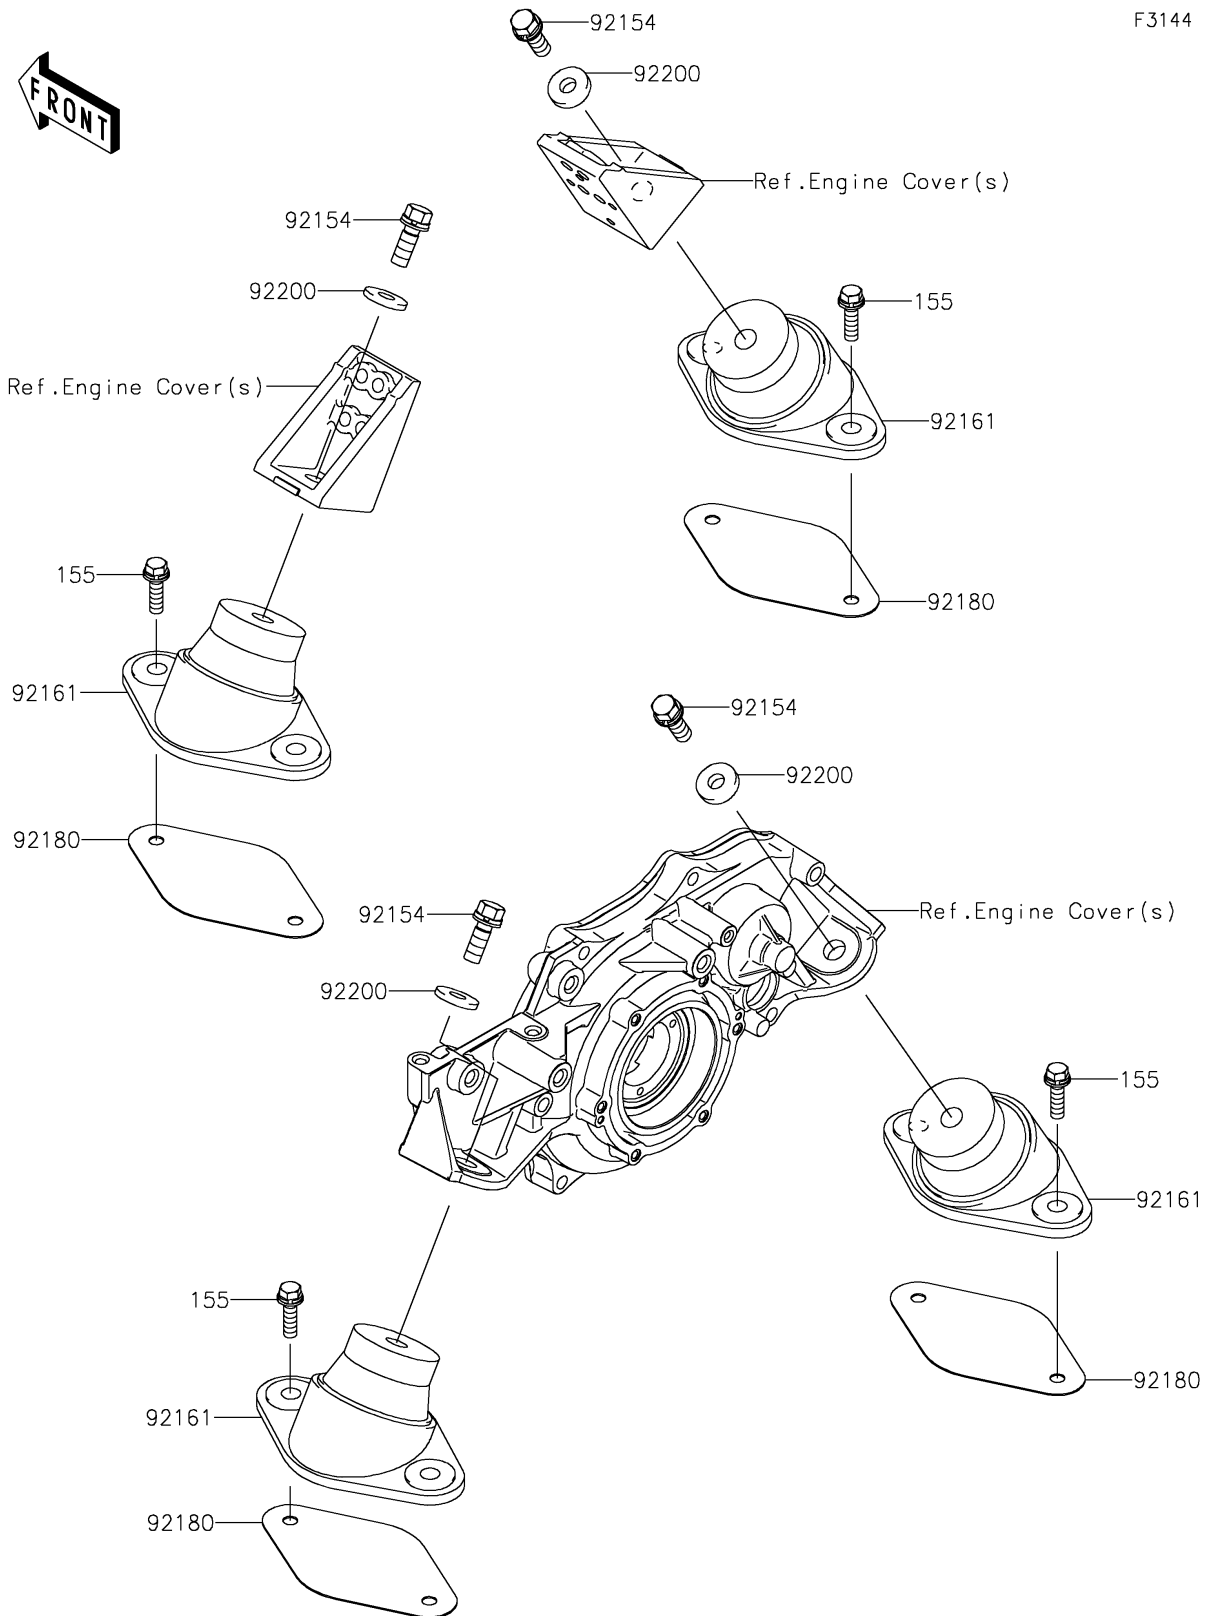

2026 JET SKI® STX® 160LX

PARTS DIAGRAM

Engine Mount

F3144

2026 JET SKI® STX® 160LX

PARTS LIST Engine Mount

ITEM NAME	PART NUMBER	QUANTITY
-----------	-------------	----------
