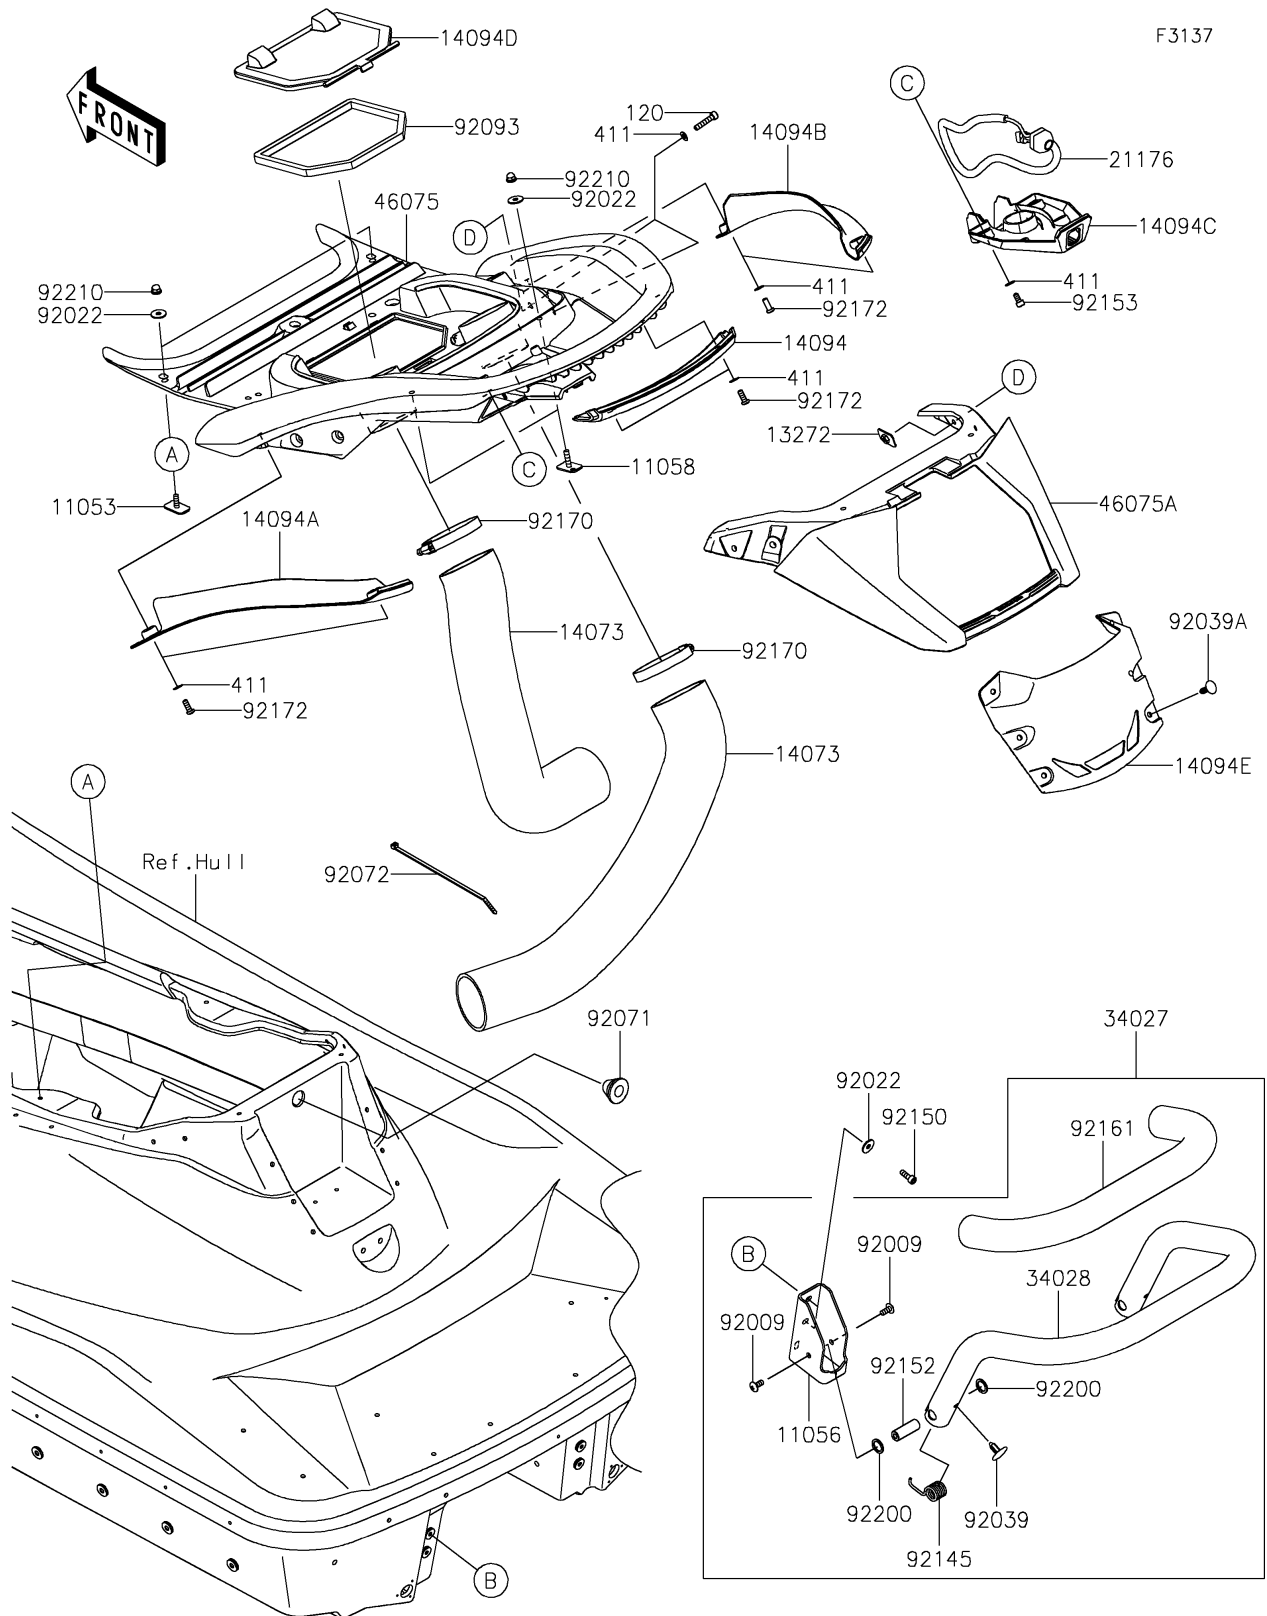

2026 JET SKI® STX® 160LX

PARTS DIAGRAM

Hull Rear Fittings

2026 JET SKI® STX® 160LX

PARTS LIST

Hull Rear Fittings

ITEM NAME

PART NUMBER

QUANTITY
