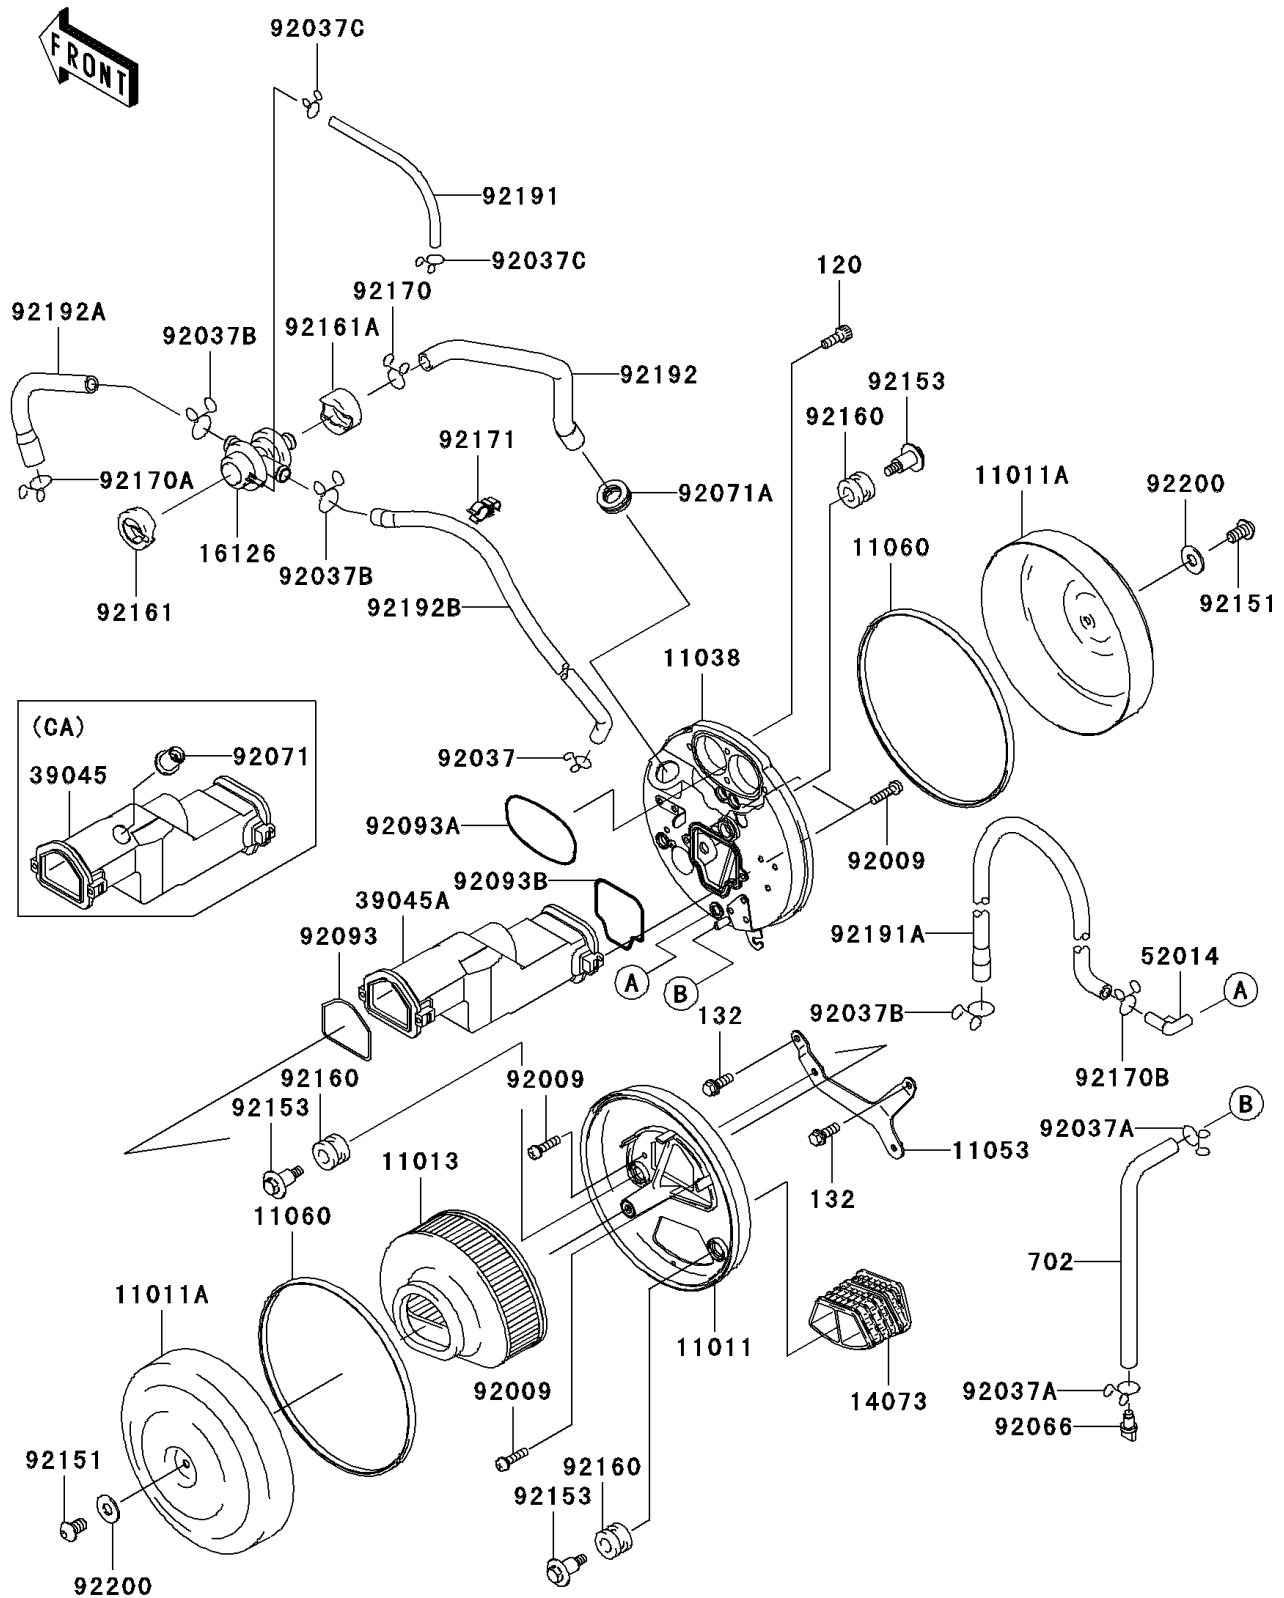

2005 Vulcan 1600 Classic

PARTS DIAGRAM

Air Cleaner

E1130

2005 Vulcan 1600 Classic

PARTS LIST

Air Cleaner

ITEM NAME

PART NUMBER

QUANTITY
