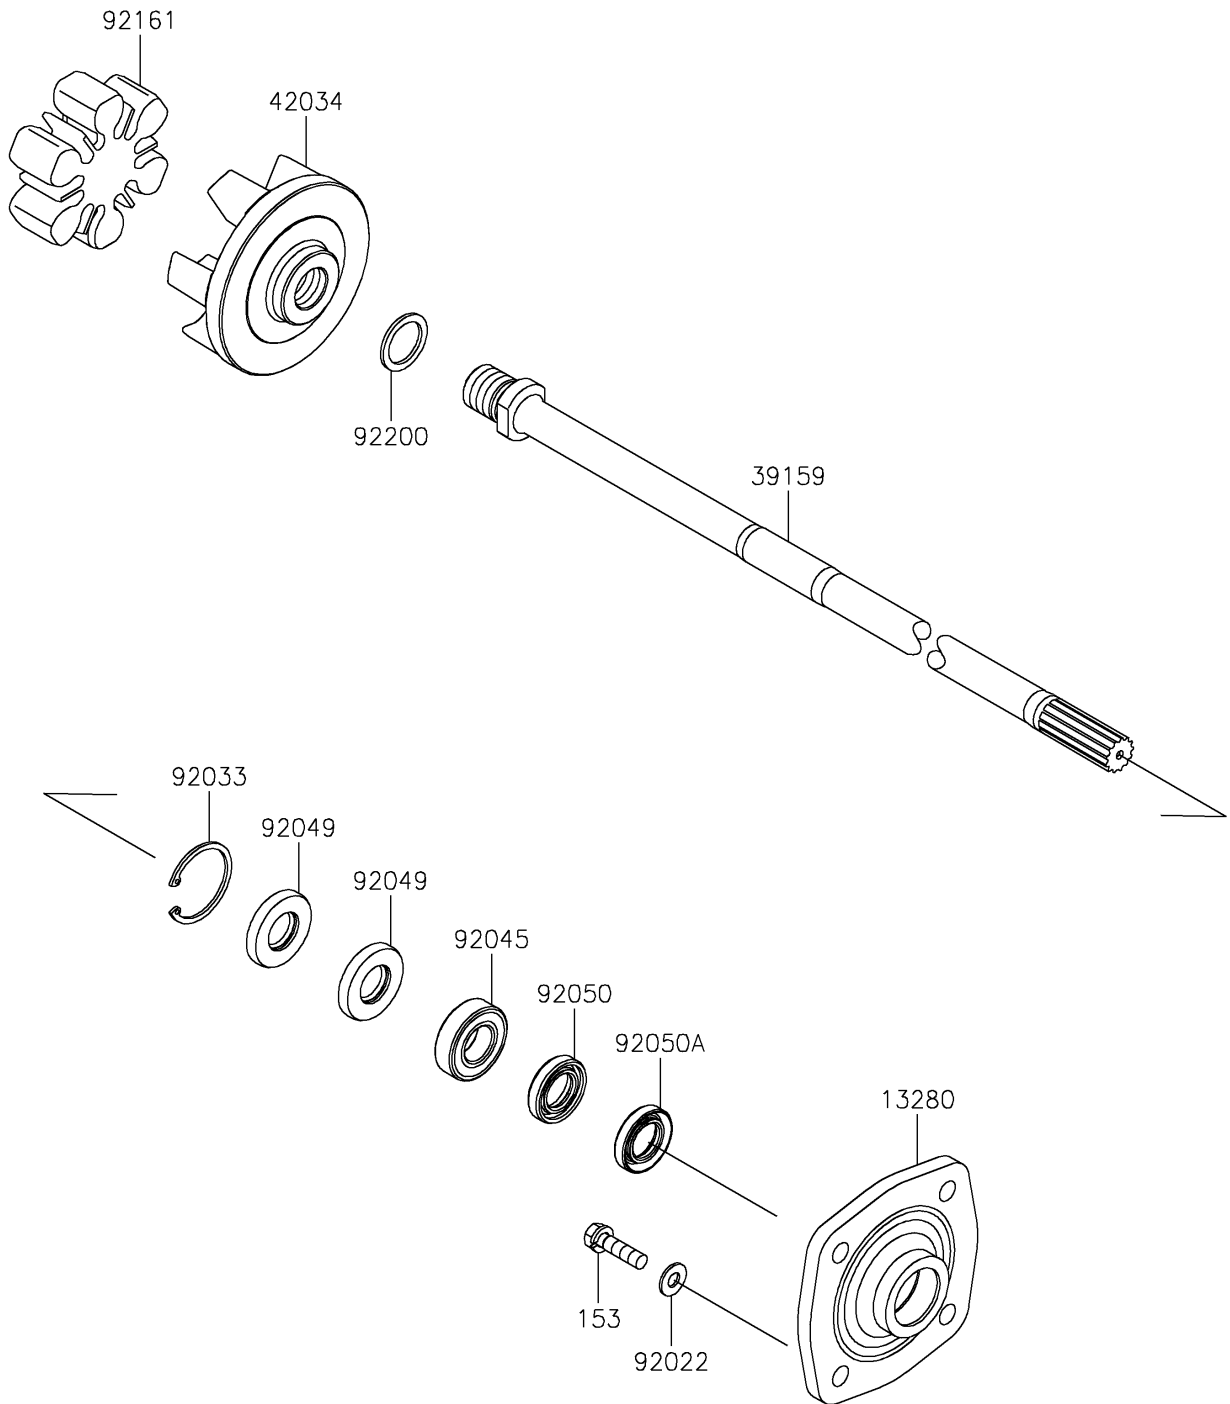

2026 JET SKI® STX® 160LX

PARTS DIAGRAM

Drive Shaft

E3134

2026 JET SKI® STX® 160LX

PARTS LIST

Drive Shaft

ITEM NAME

PART NUMBER

QUANTITY
