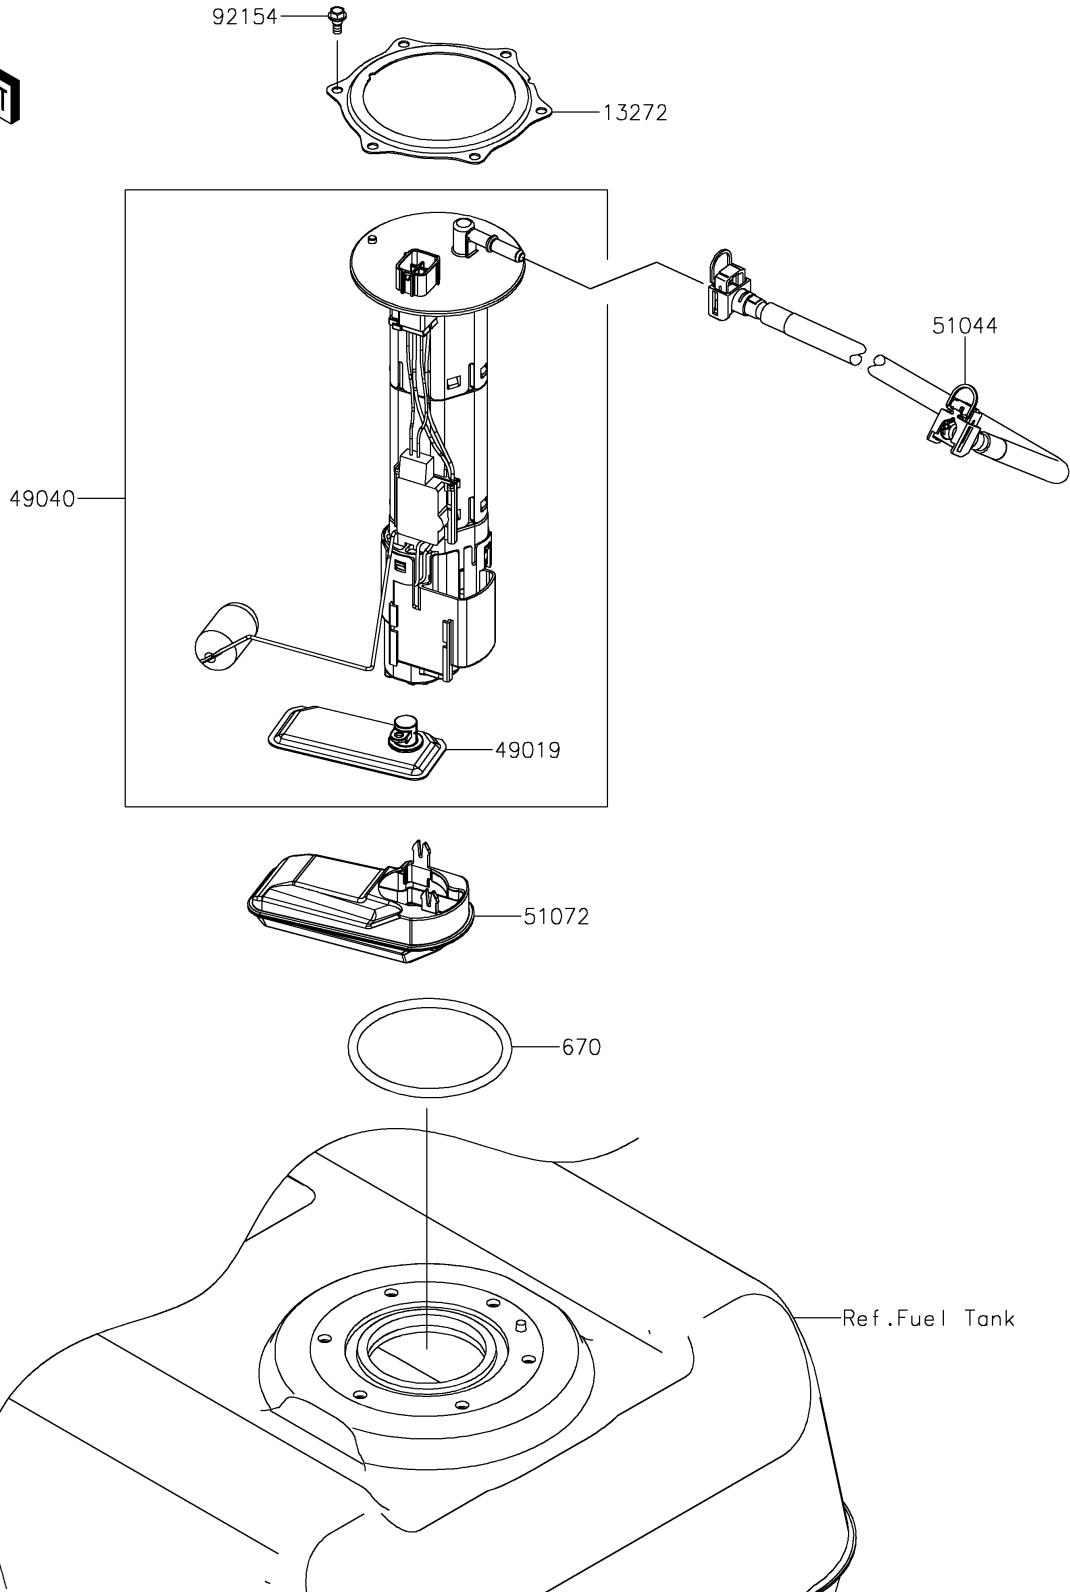

2026 JET SKI® STX® 160LX

PARTS DIAGRAM

Fuel Pump

E1520

2026 JET SKI® STX® 160LX

PARTS LIST

Fuel Pump

ITEM NAME

PART NUMBER

QUANTITY
