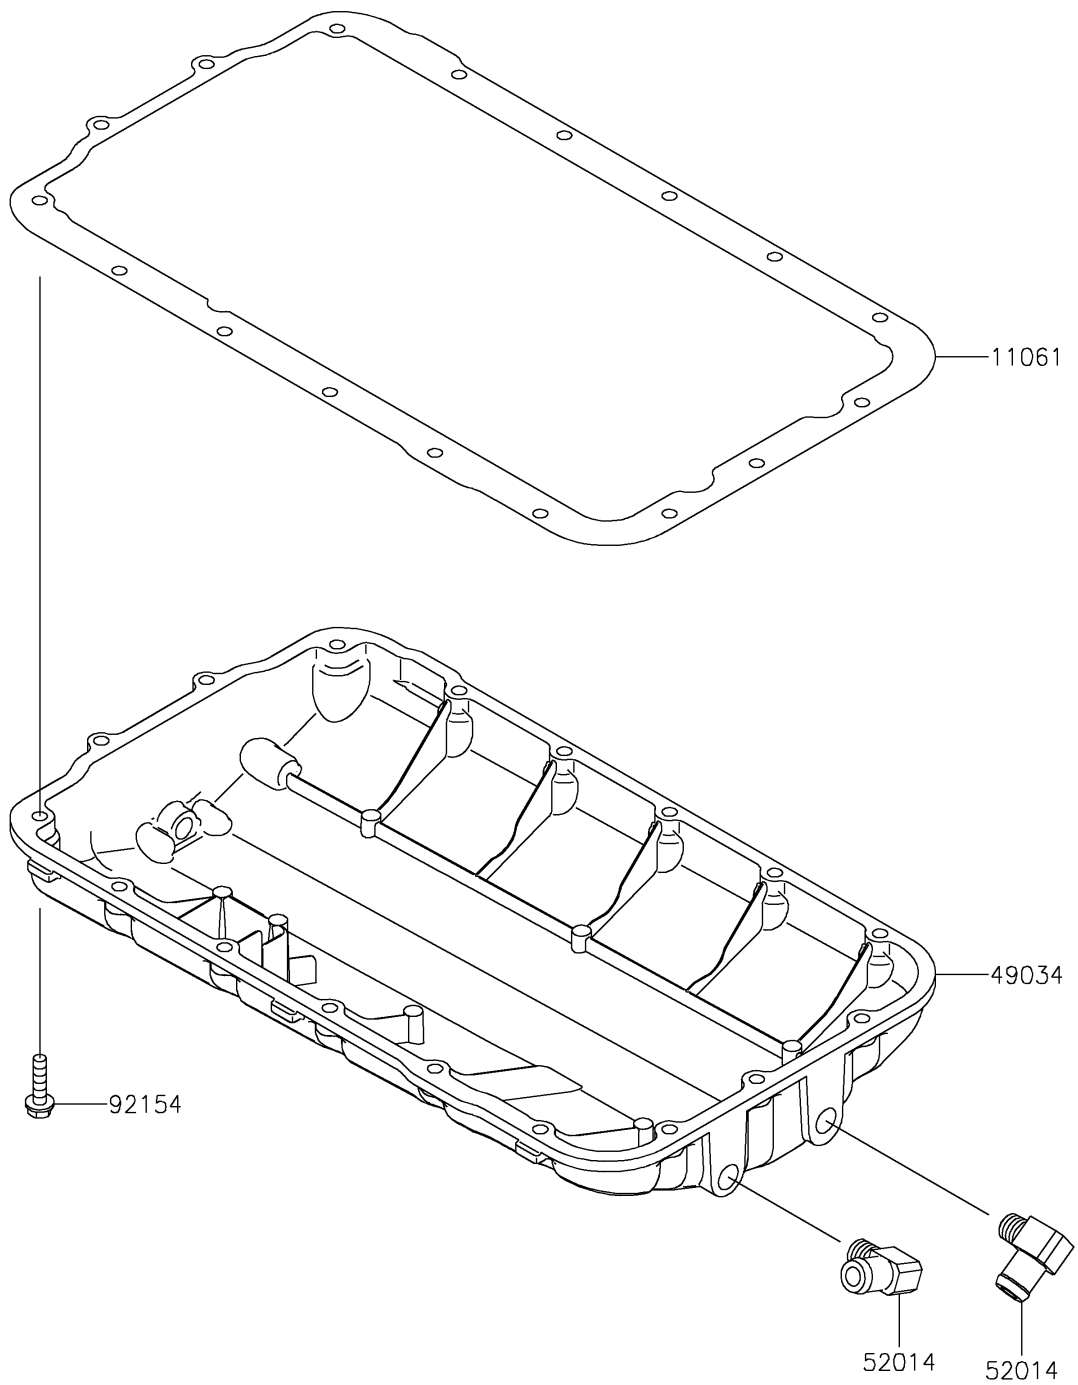

2026 JET SKI® STX® 160LX

PARTS DIAGRAM

Oil Pan

E1434

2026 JET SKI® STX® 160LX

PARTS LIST

Oil Pan

ITEM NAME

PART NUMBER

QUANTITY
