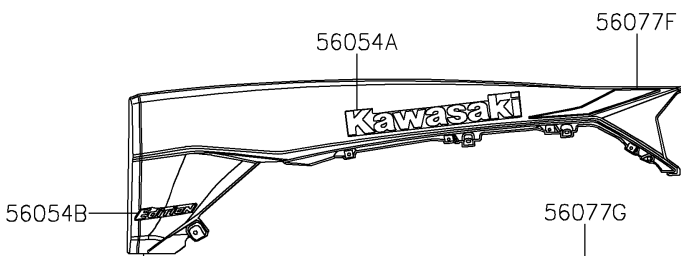

2026 Teryx KRX 1000 Rock Edition

PARTS DIAGRAM

Decals

F2861

Ref. Front Fender(s)

Ref. Front Fender(s)

Ref. Door

56054B

Ref. Rear Fender(s)

Ref. Rear Fender(s)

2026 Teryx KRX 1000 Rock Edition

PARTS LIST

Decals

ITEM NAME	PART NUMBER	QUANTITY
-----------	-------------	----------
