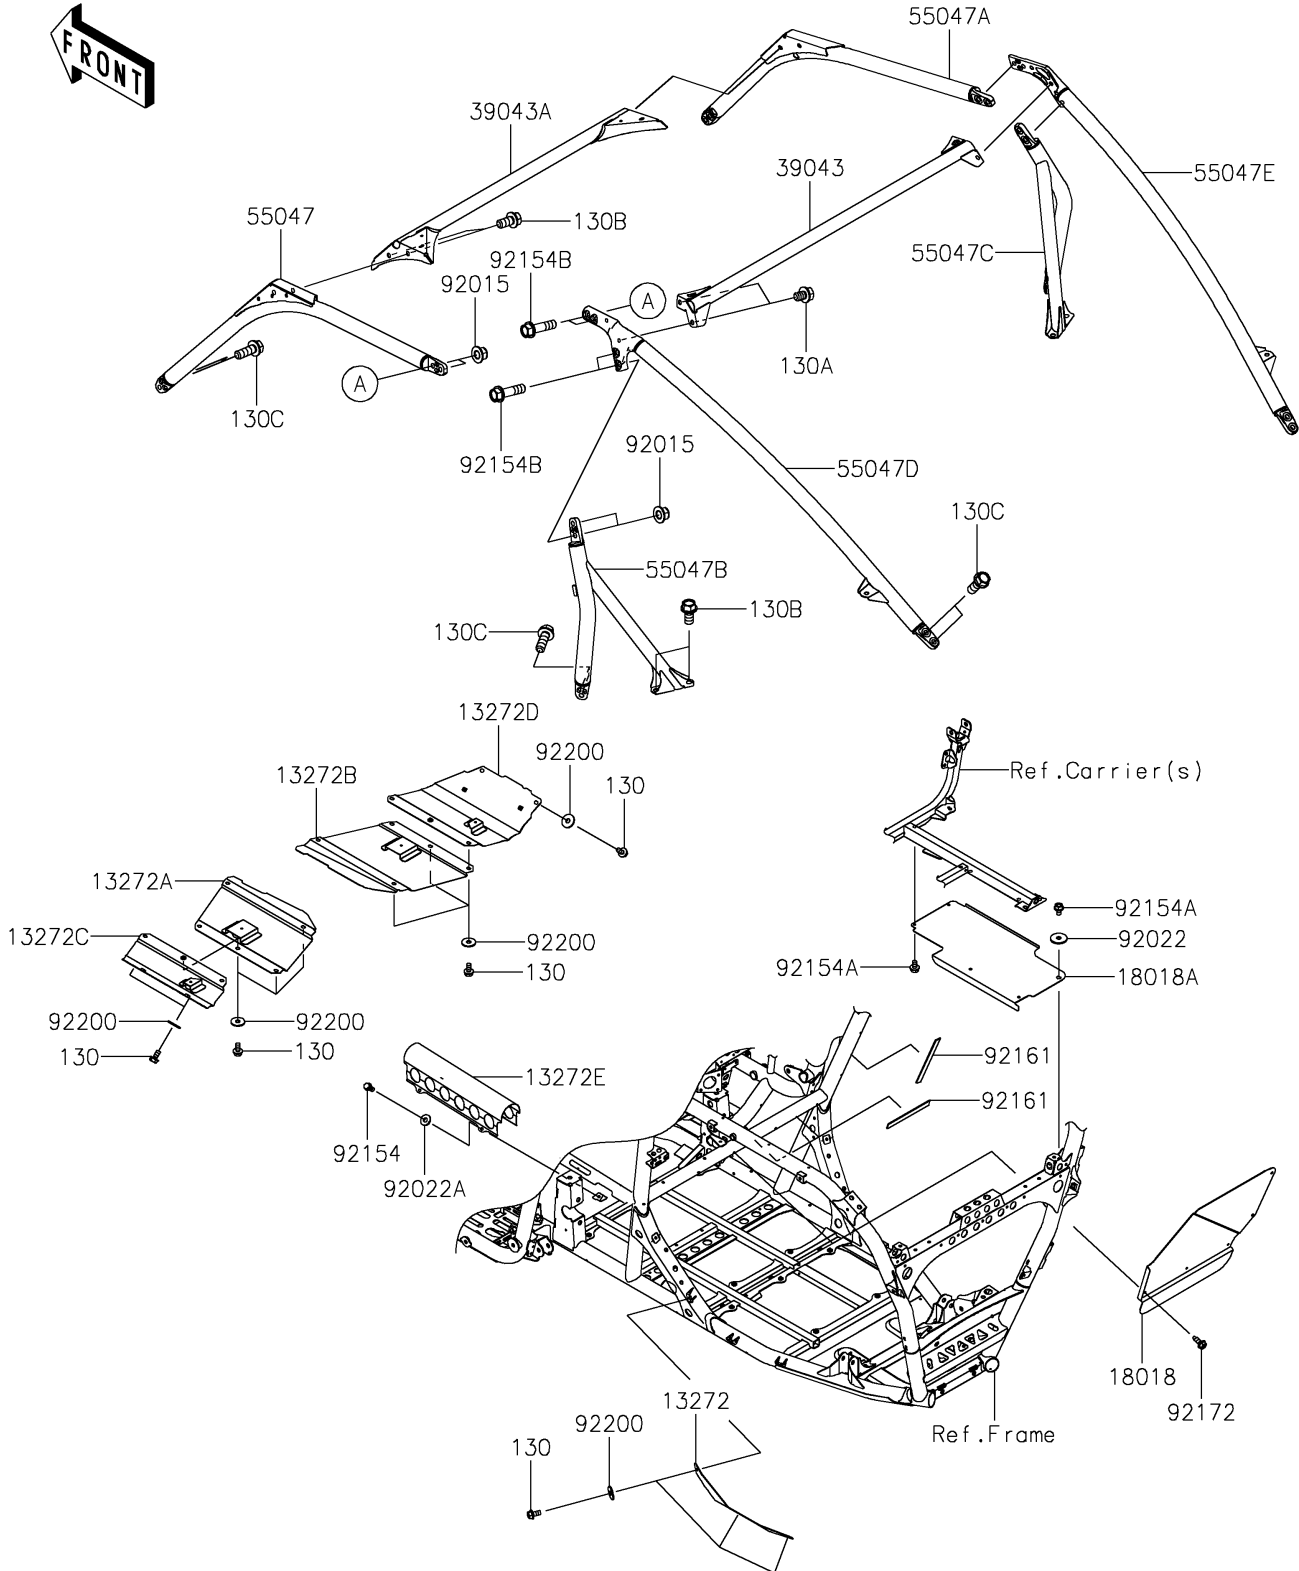

2026 TERYX KRX® 1000 ROCK EDITION

PARTS DIAGRAM

Guards/Cab Frame

F2681

2026 TERYX KRX® 1000 ROCK EDITION

PARTS LIST

Guards/Cab Frame

ITEM NAME	PART NUMBER	QUANTITY
-----------	-------------	----------
