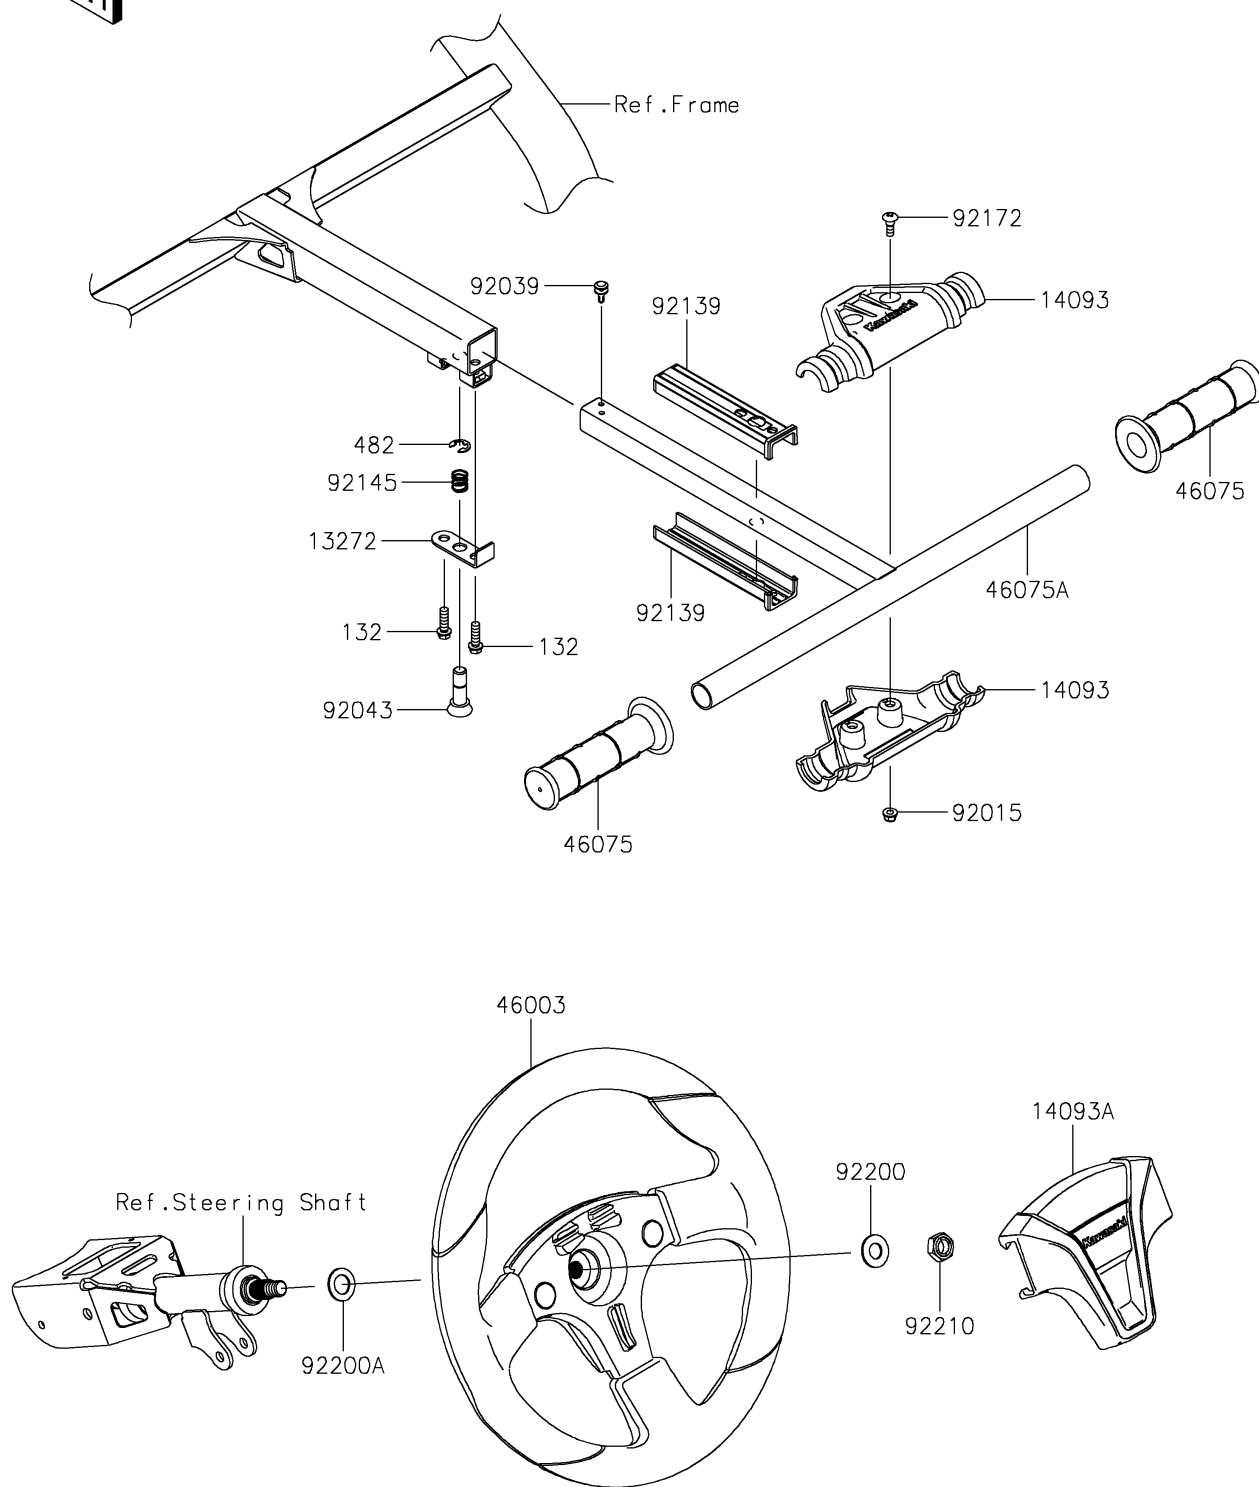

2026 TERYX KRX® 1000 ROCK EDITION

PARTS DIAGRAM

Steering Wheel

F2311

2026 TERYX KRX[®] 1000 ROCK EDITION

PARTS LIST

Steering Wheel

ITEM NAME	PART NUMBER	QUANTITY
-----------	-------------	----------
