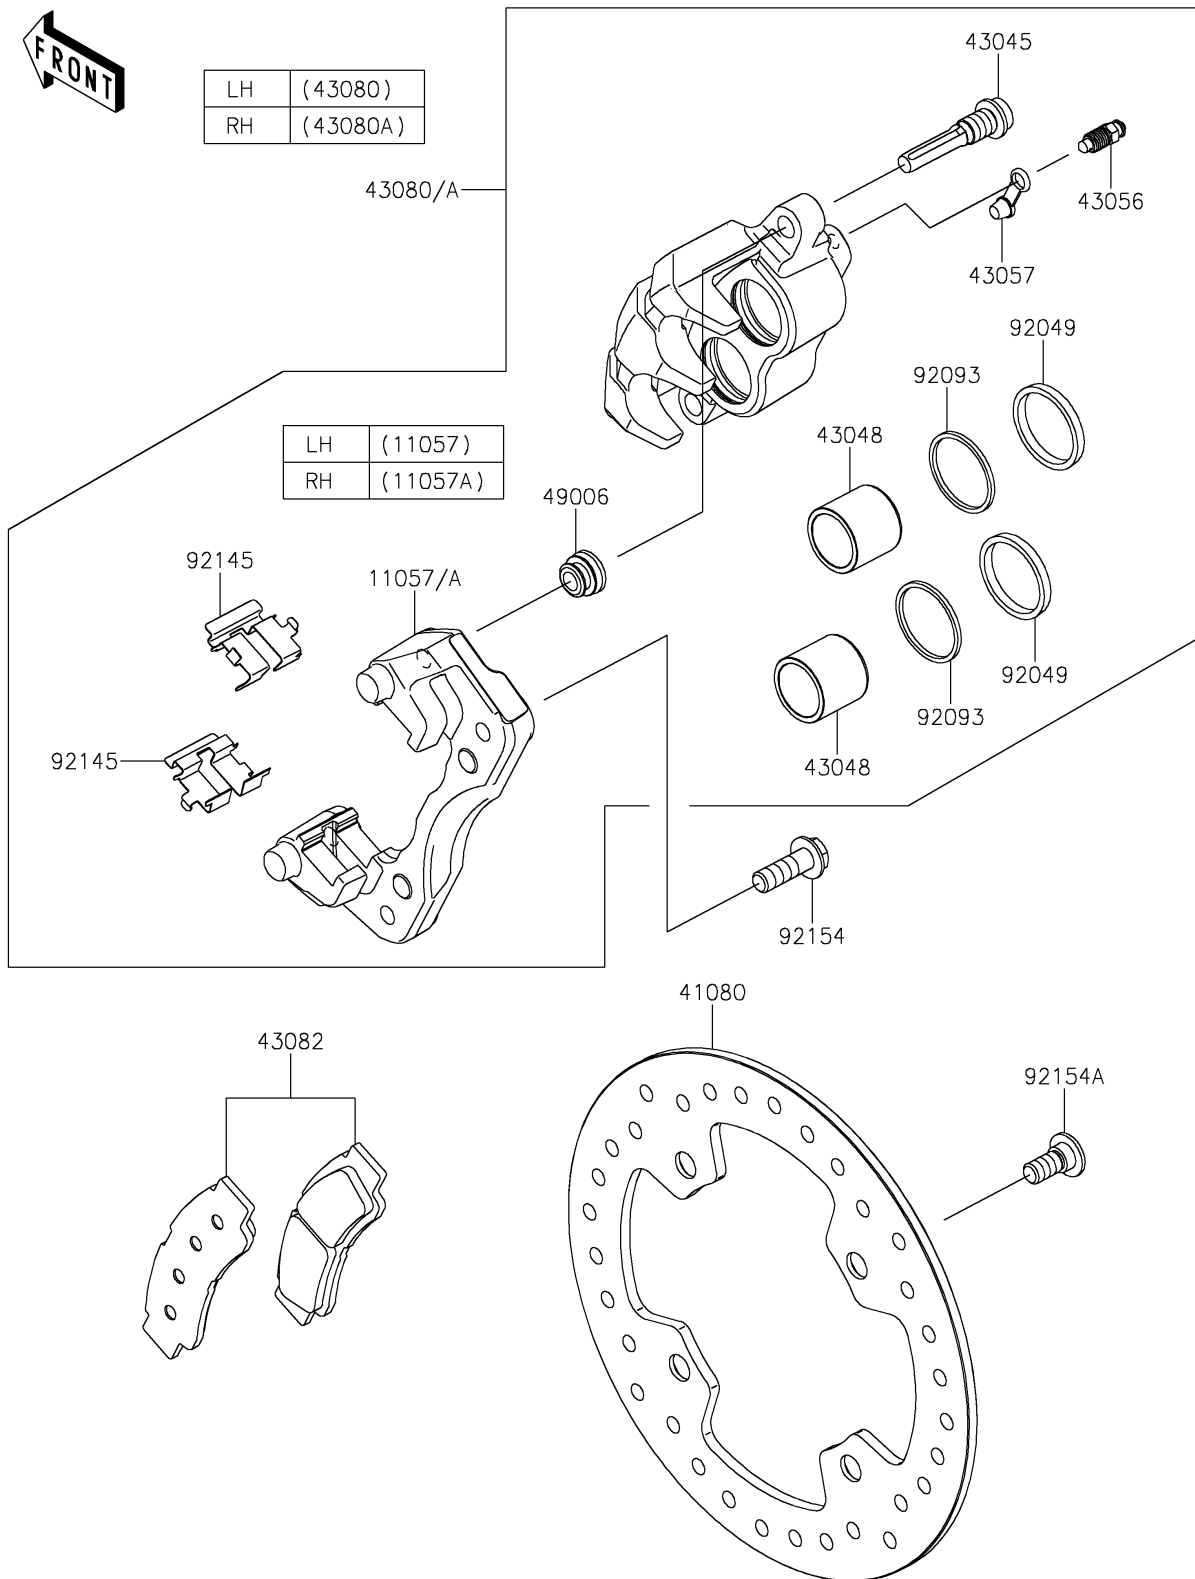

2026 TERYX KRX® 1000 ROCK EDITION

PARTS DIAGRAM

Front Brake

F2292

2026 TERYX KRX[®] 1000 ROCK EDITION

PARTS LIST

Front Brake

ITEM NAME	PART NUMBER	QUANTITY
-----------	-------------	----------
