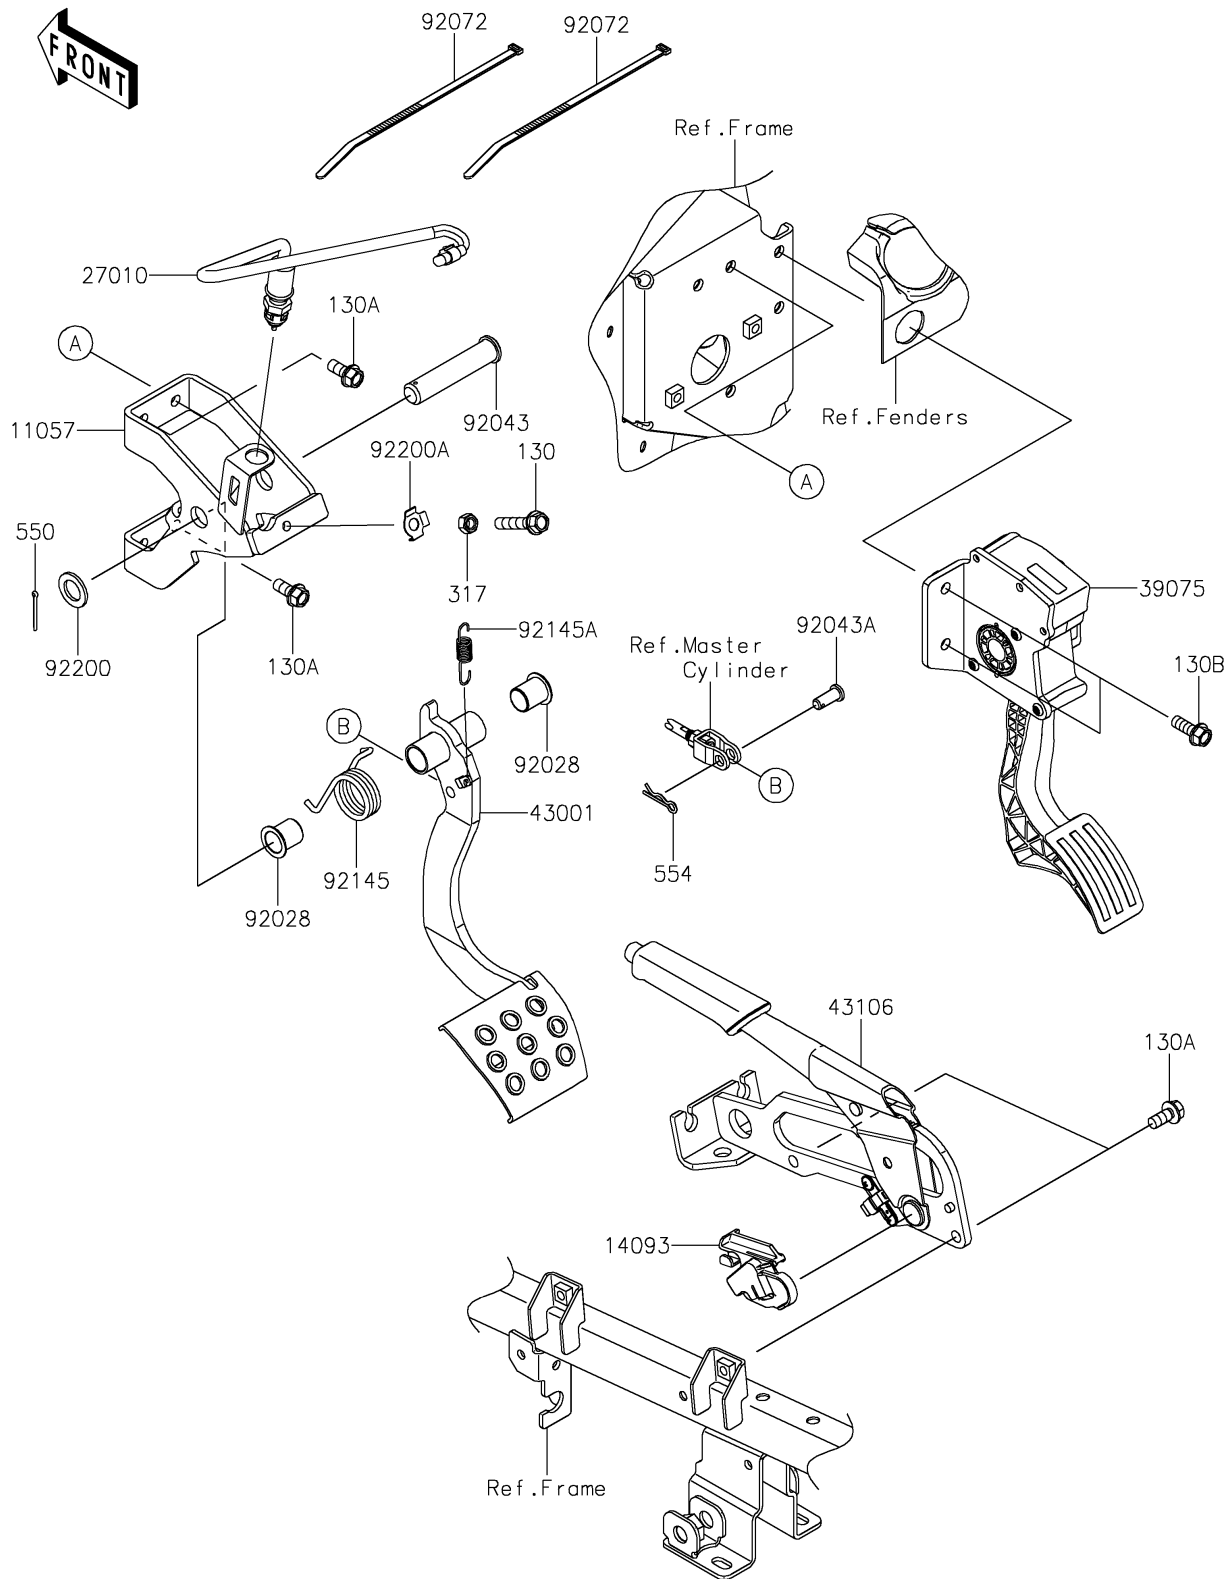

2026 TERYX KRX® 1000 ROCK EDITION

PARTS DIAGRAM

Brake Pedal/Throttle Lever

F2260

2026 TERYX KRX[®] 1000 ROCK EDITION

PARTS LIST

Brake Pedal/Throttle Lever

| ITEM NAME | PART NUMBER | QUANTITY |
|-----------|-------------|----------|
|-----------|-------------|----------|
