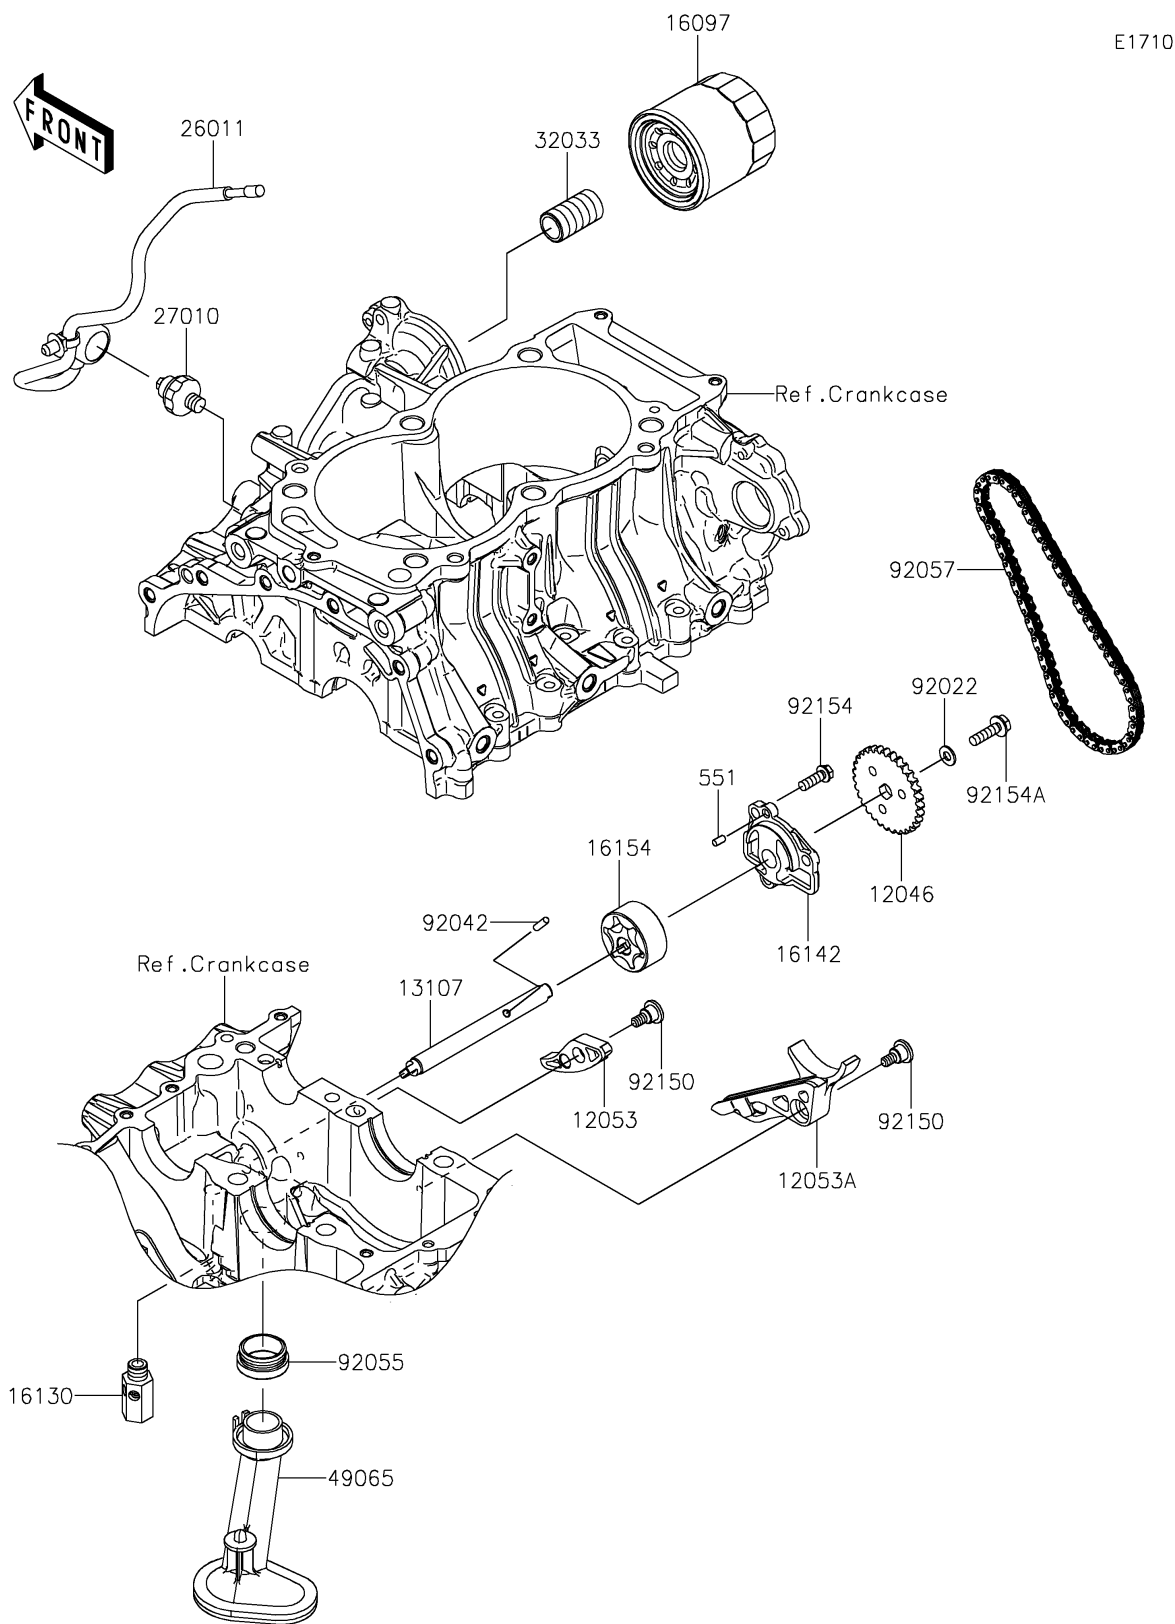

2026 TERYX KRX® 1000 ROCK EDITION

PARTS DIAGRAM

Oil Pump/Oil Filter

E1710

2026 TERYX KRX[®] 1000 ROCK EDITION

PARTS LIST

Oil Pump/Oil Filter

ITEM NAME	PART NUMBER	QUANTITY
-----------	-------------	----------
