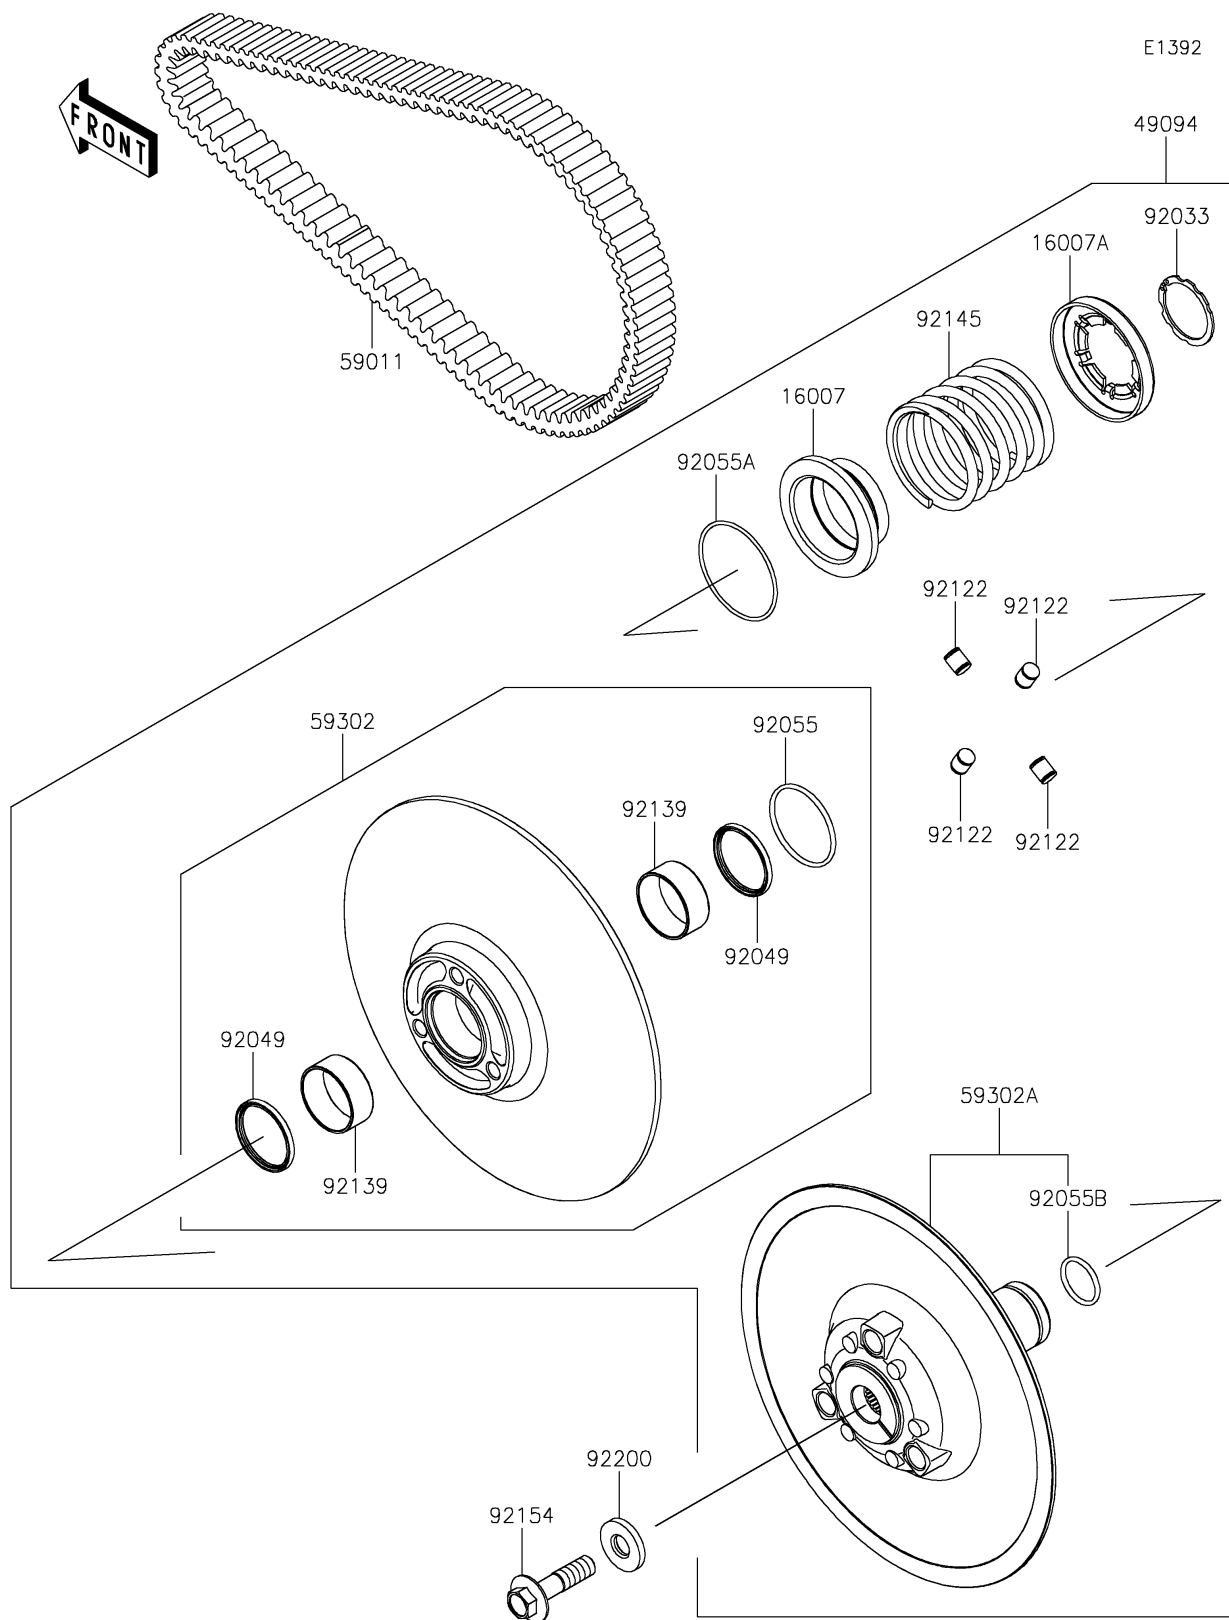

2026 TERYX KRX® 1000 ROCK EDITION

Kawasaki
Let the Good Times Roll®

PARTS DIAGRAM

Driven Converter/Drive Belt

2026 TERYX KRX[®] 1000 ROCK EDITION

PARTS LIST

Driven Converter/Drive Belt

ITEM NAME	PART NUMBER	QUANTITY
-----------	-------------	----------
