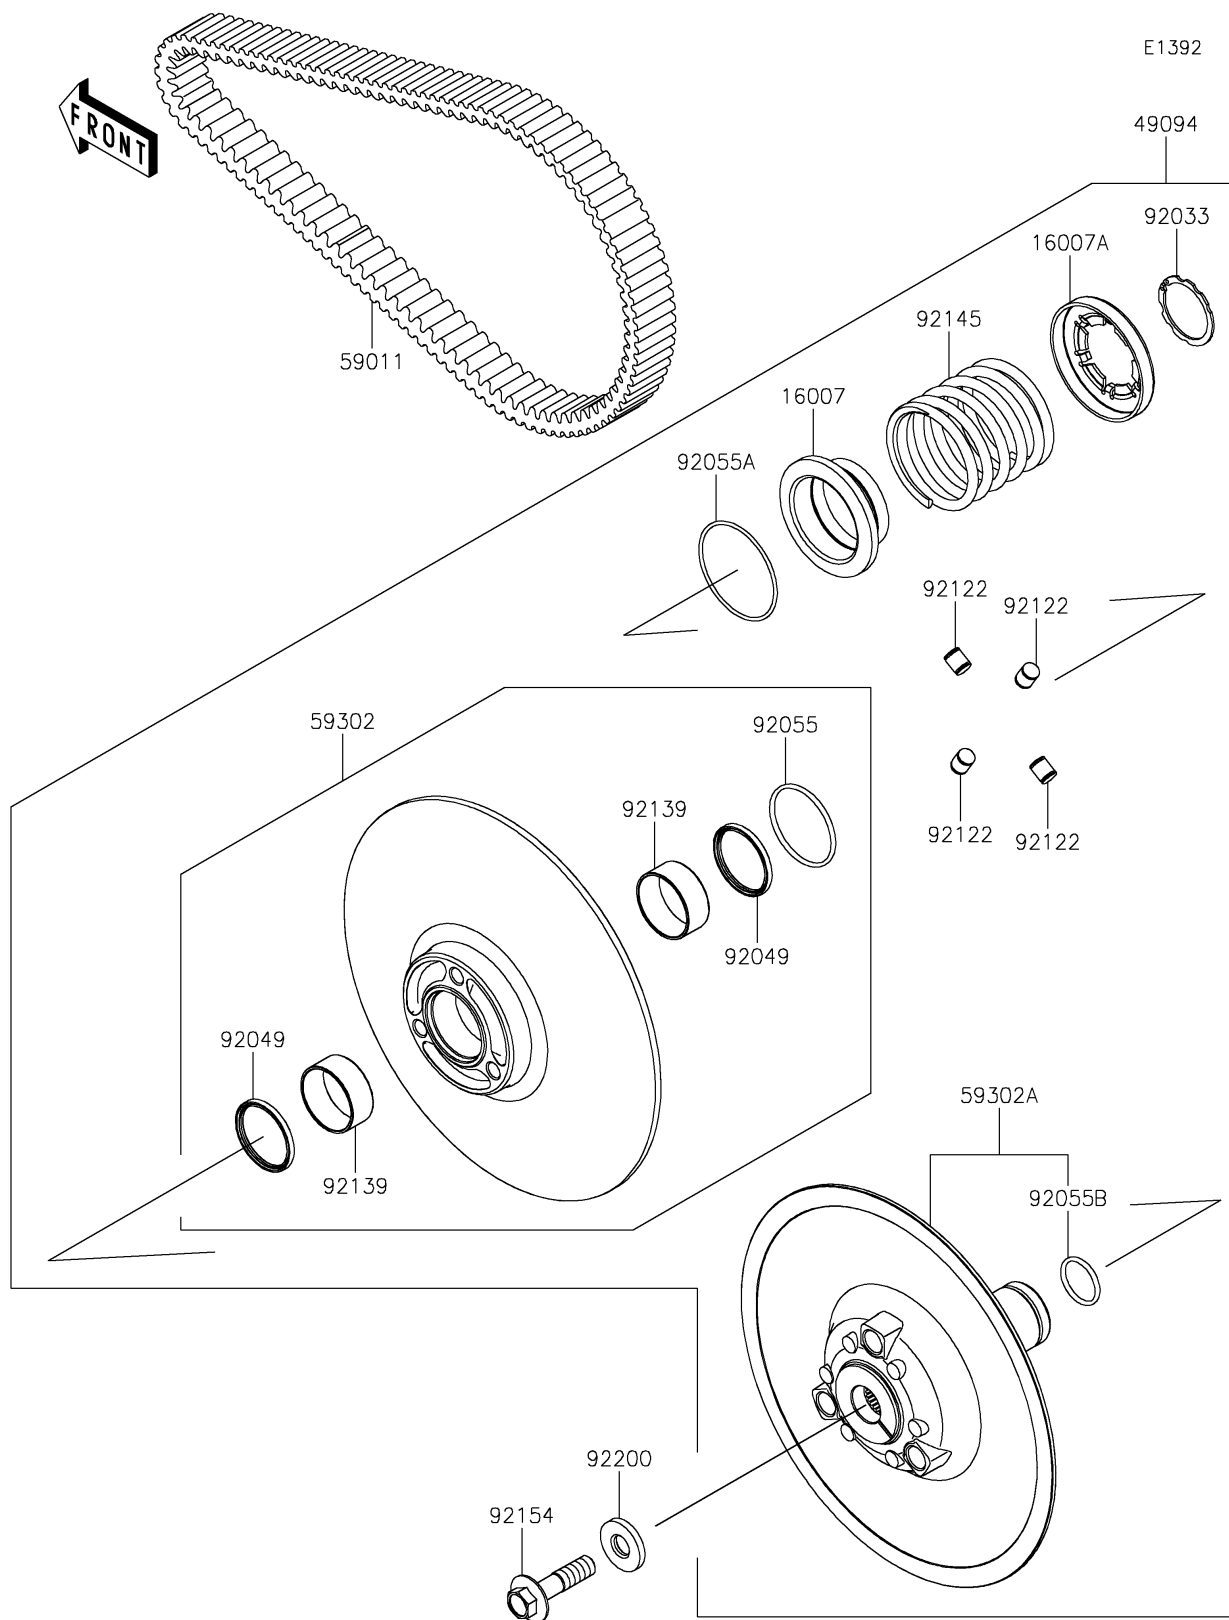

2026 TERYX KRX[®] 1000 ROCK EDITION

Kawasaki
Let the Good Times Roll[®]

PARTS DIAGRAM

Driven Converter/Drive Belt

2026 TERYX KRX® 1000 ROCK EDITION

Kawasaki
Let the Good Times Roll®

PARTS LIST

Driven Converter/Drive Belt

ITEM NAME	PART NUMBER	QUANTITY
SEAT-SPRING,MOVABLE (Ref # 16007)	16007-0754	1
SEAT-SPRING,FIXED (Ref # 16007A)	16007-0755	1
CONVERTER-ASSY-DRIVEN (Ref # 49094)	49094-0107	1
BELT,CVT (Ref # 59011)	59011-0068	1
SHEAVE-COMP,MOVABLE (Ref # 59302)	59302-0104	1
SHEAVE-COMP,FIXED (Ref # 59302A)	59302-0109	1
RING-SNAP,41.5MM (Ref # 92033)	92033-0801	1
SEAL-OIL,GD45X52X4 V1 (Ref # 92049)	92049-0821	2
RING-O,54.4X3.1 (Ref # 92055)	92055-0924	1
RING-O,68.2X2.4 (Ref # 92055A)	92055-0925	1
RING-O,29X3.1 (Ref # 92055B)	92055-0926	1
ROLLER (Ref # 92122)	92122-0571	4
BUSHING (Ref # 92139)	92139-0936	2
SPRING (Ref # 92145)	92145-1856	1
BOLT,14X55 (Ref # 92154)	92154-3920	1
WASHER (Ref # 92200)	92200-2389	1