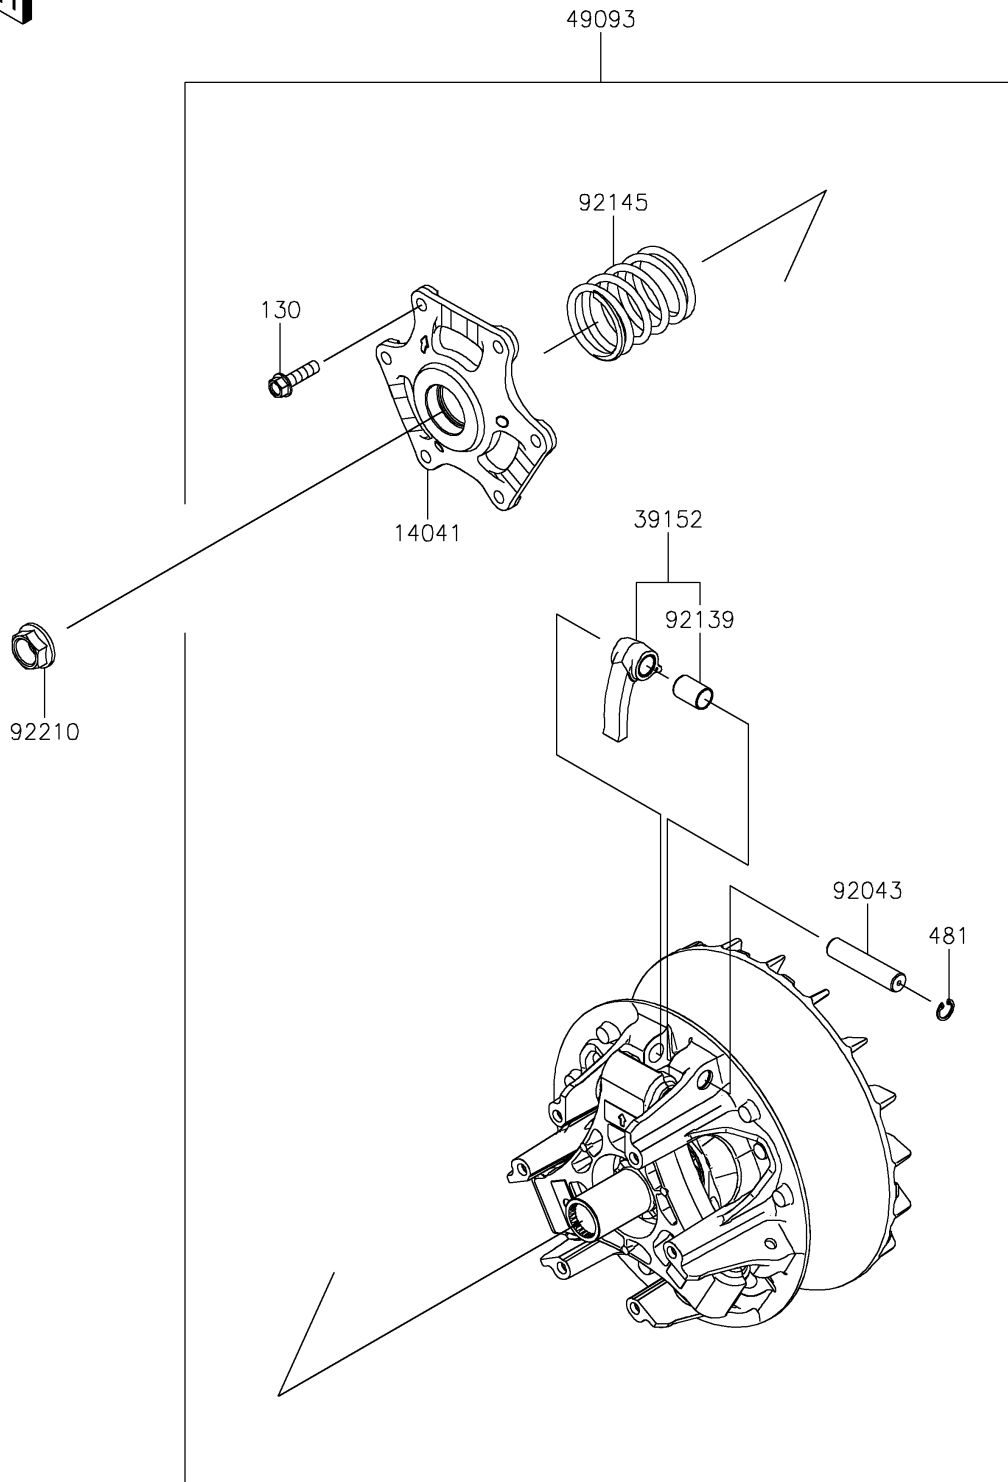

2026 TERYX KRX® 1000 ROCK EDITION

PARTS DIAGRAM

Drive Converter

E1391

2026 TERYX KRX[®] 1000 ROCK EDITION

PARTS LIST

Drive Converter

ITEM NAME	PART NUMBER	QUANTITY
-----------	-------------	----------
