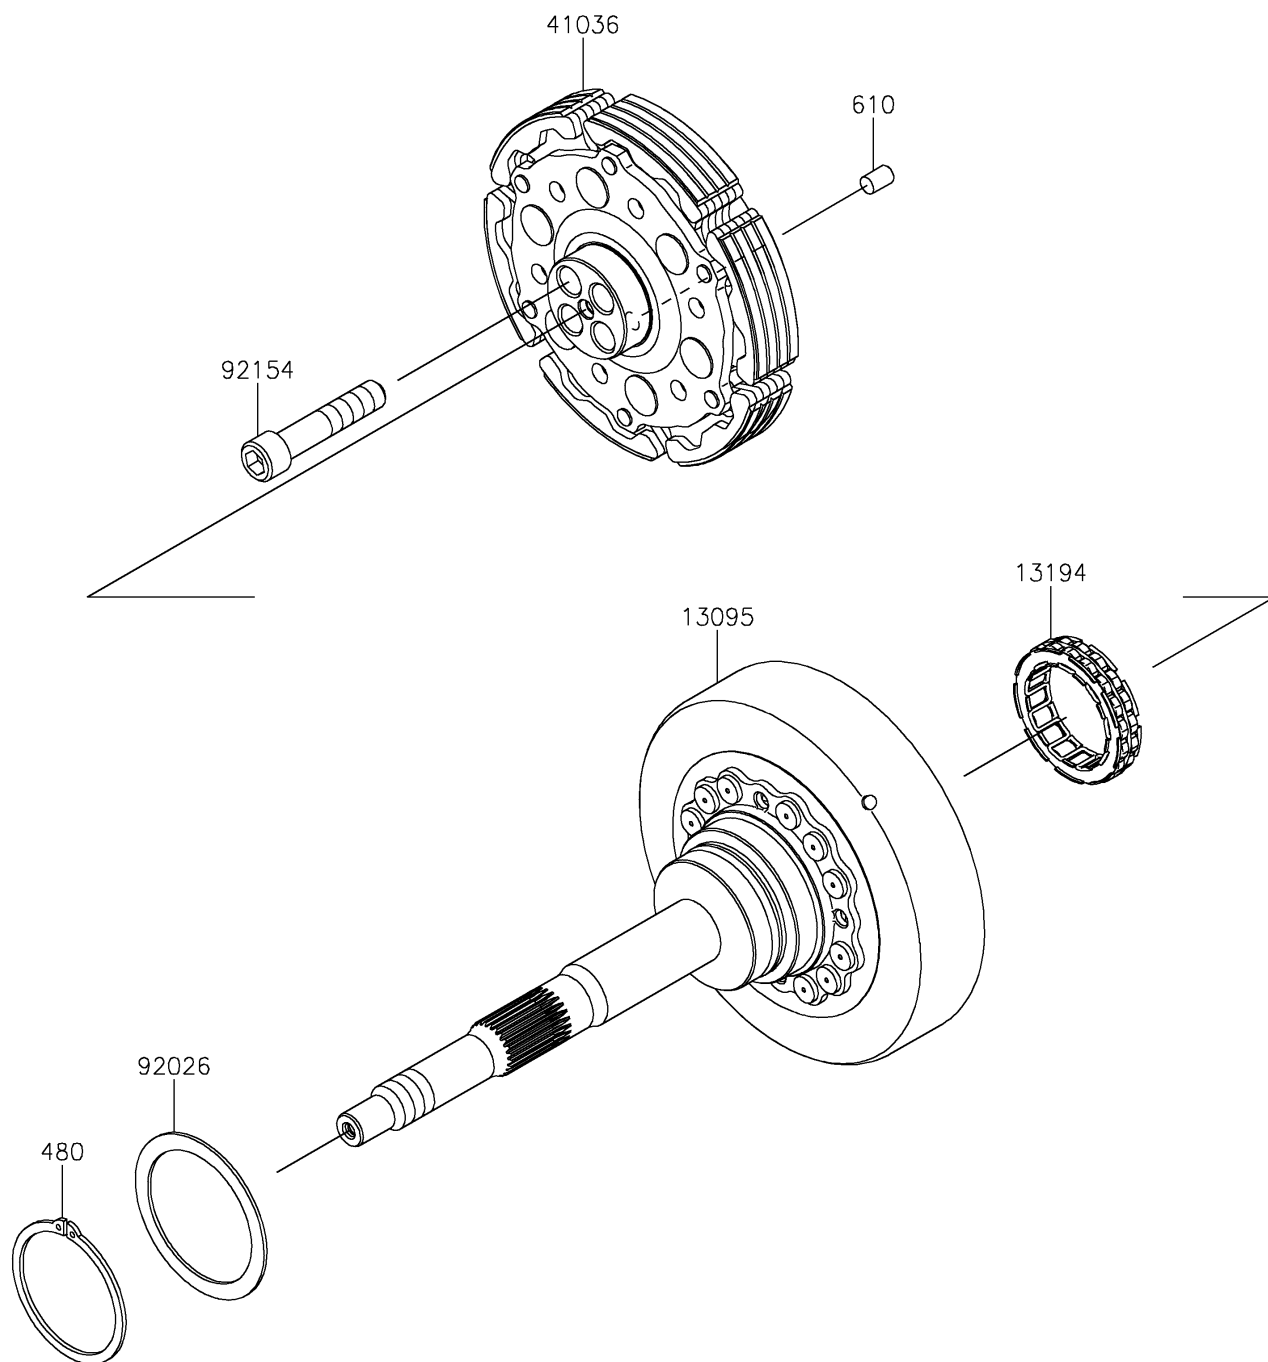

2026 TERYX KRX[®] 1000 ROCK EDITION

Kawasaki
Let the Good Times Roll[®]

PARTS DIAGRAM

Clutch

E1350

2026 TERYX KRX[®] 1000 ROCK EDITION

PARTS LIST

Clutch

ITEM NAME	PART NUMBER	QUANTITY
-----------	-------------	----------
