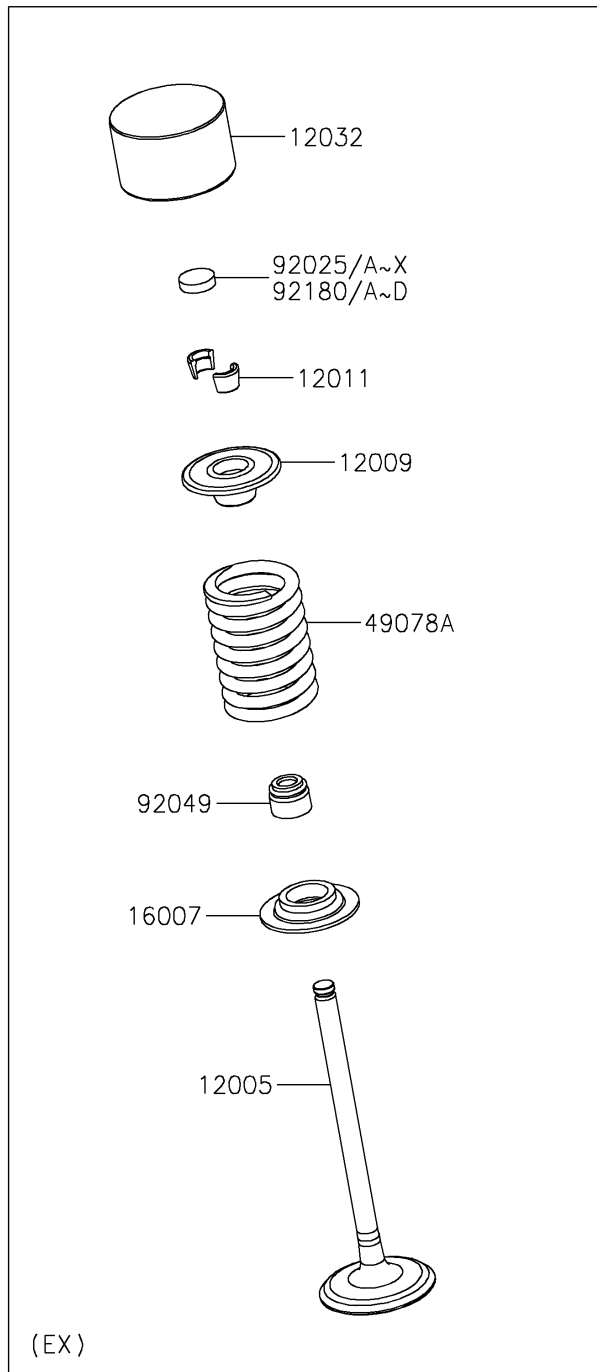

2026 Teryx KRX 1000 Rock Edition

PARTS DIAGRAM

Valve(s)

E1210

2026 Teryx KRX 1000 Rock Edition

Kawasaki
Let the Good Times Roll®

PARTS LIST

Valve(s)

ITEM NAME

PART NUMBER

QUANTITY
