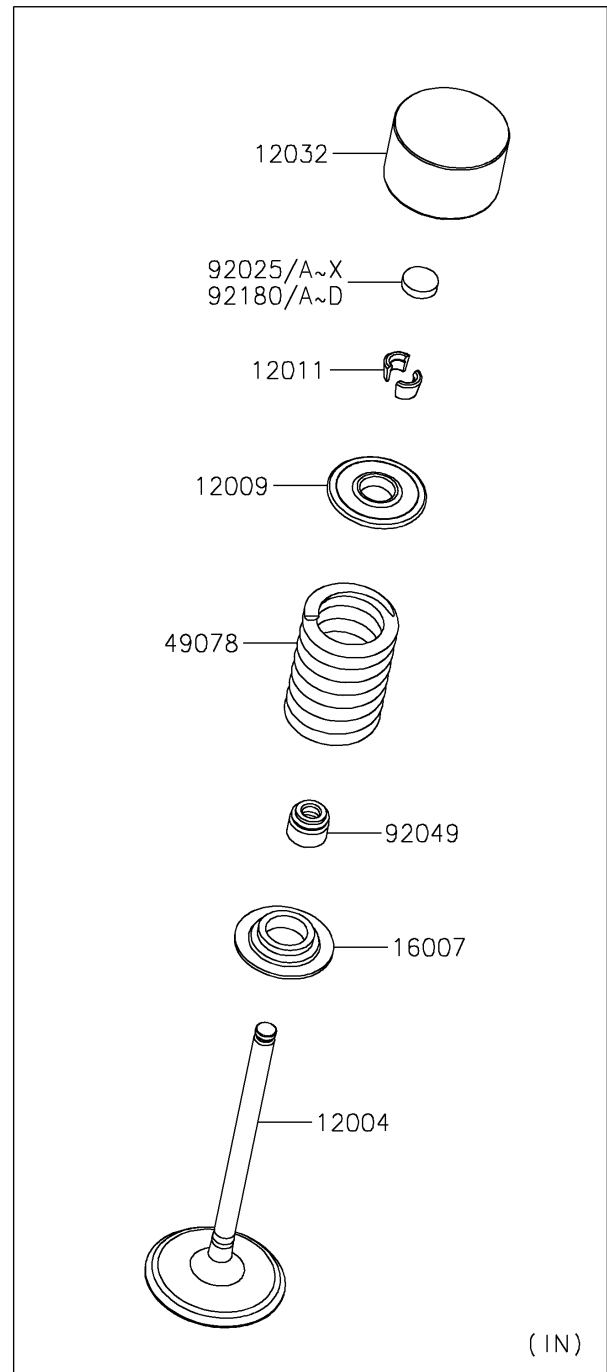

2026 Teryx KRX 1000 Rock Edition

PARTS DIAGRAM

Valve(s)

E1210

2026 Teryx KRX 1000 Rock Edition

Kawasaki
Let the Good Times Roll®

PARTS LIST

Valve(s)

ITEM NAME

PART NUMBER

QUANTITY
