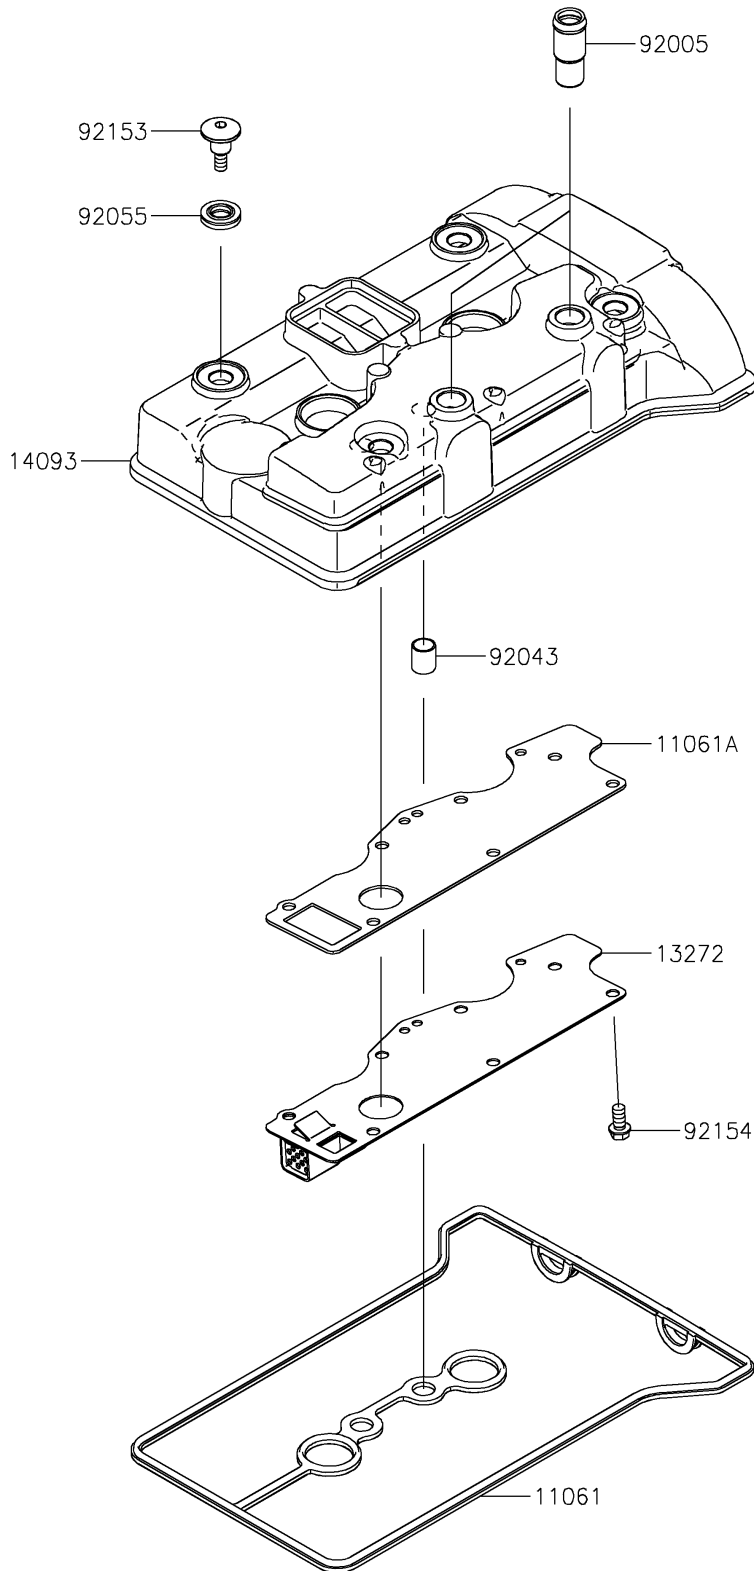

2026 TERYX KRX® 1000 ROCK EDITION

PARTS DIAGRAM Cylinder Head Cover

E1112

2026 TERYX KRX[®] 1000 ROCK EDITION

PARTS LIST

Cylinder Head Cover

ITEM NAME	PART NUMBER	QUANTITY
-----------	-------------	----------
