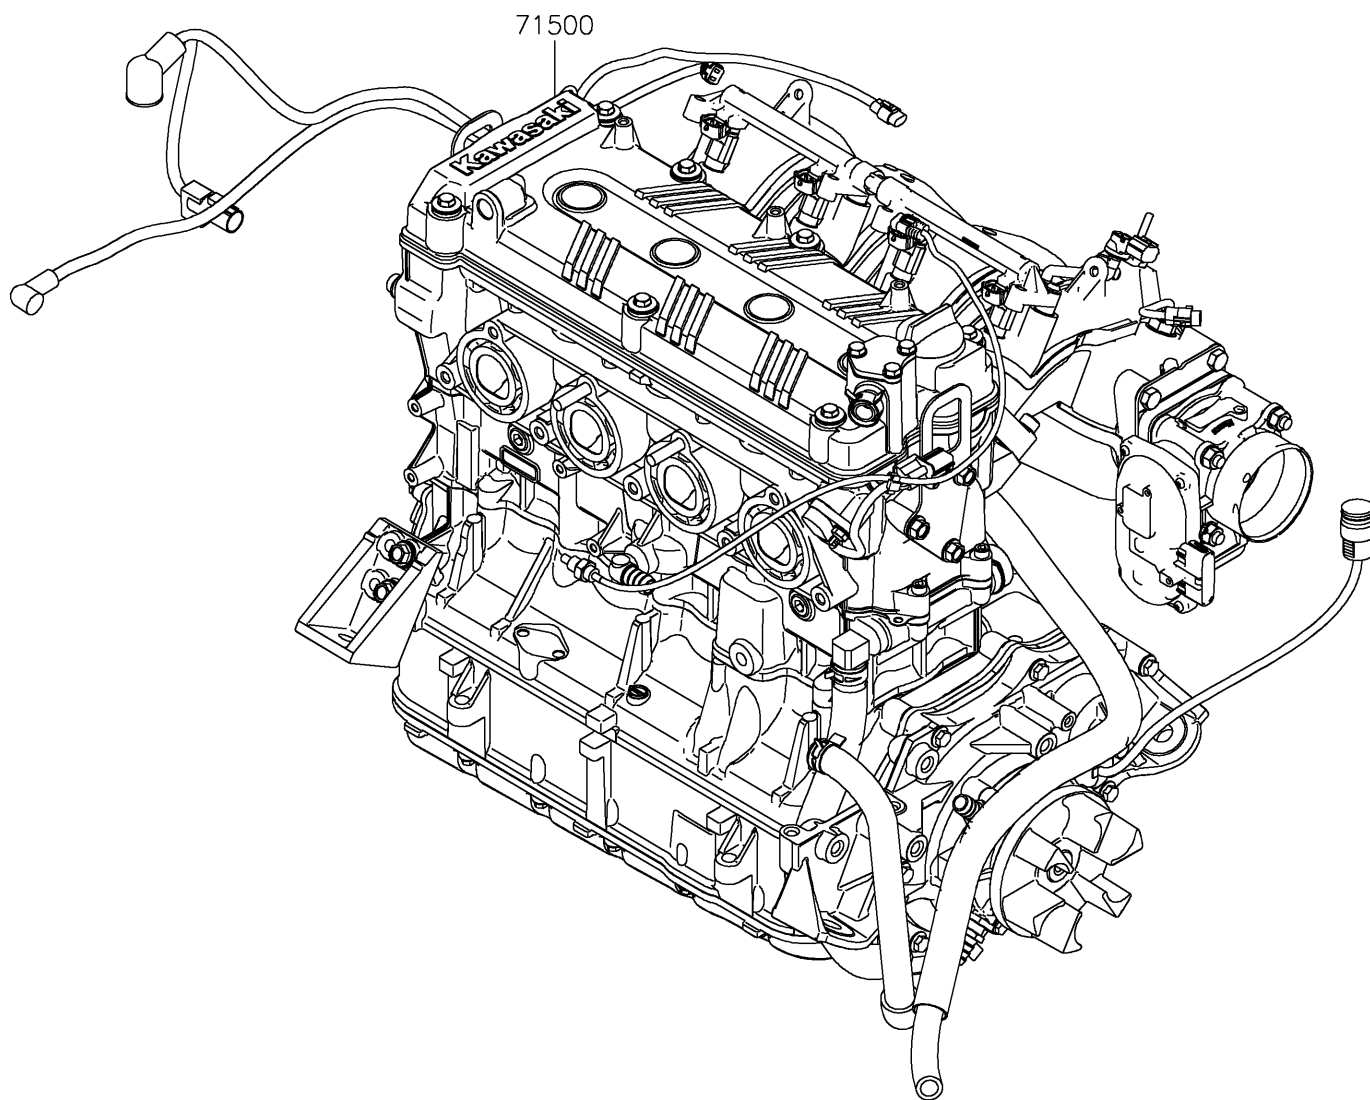

2025 Ultra 160LX

PARTS DIAGRAM

Engine Assembly(Only US,Canada Markets)

F3890

2025 Ultra 160LX

PARTS LIST

Engine Assembly(Only US,Canada Markets)

ITEM NAME

PART NUMBER

QUANTITY
