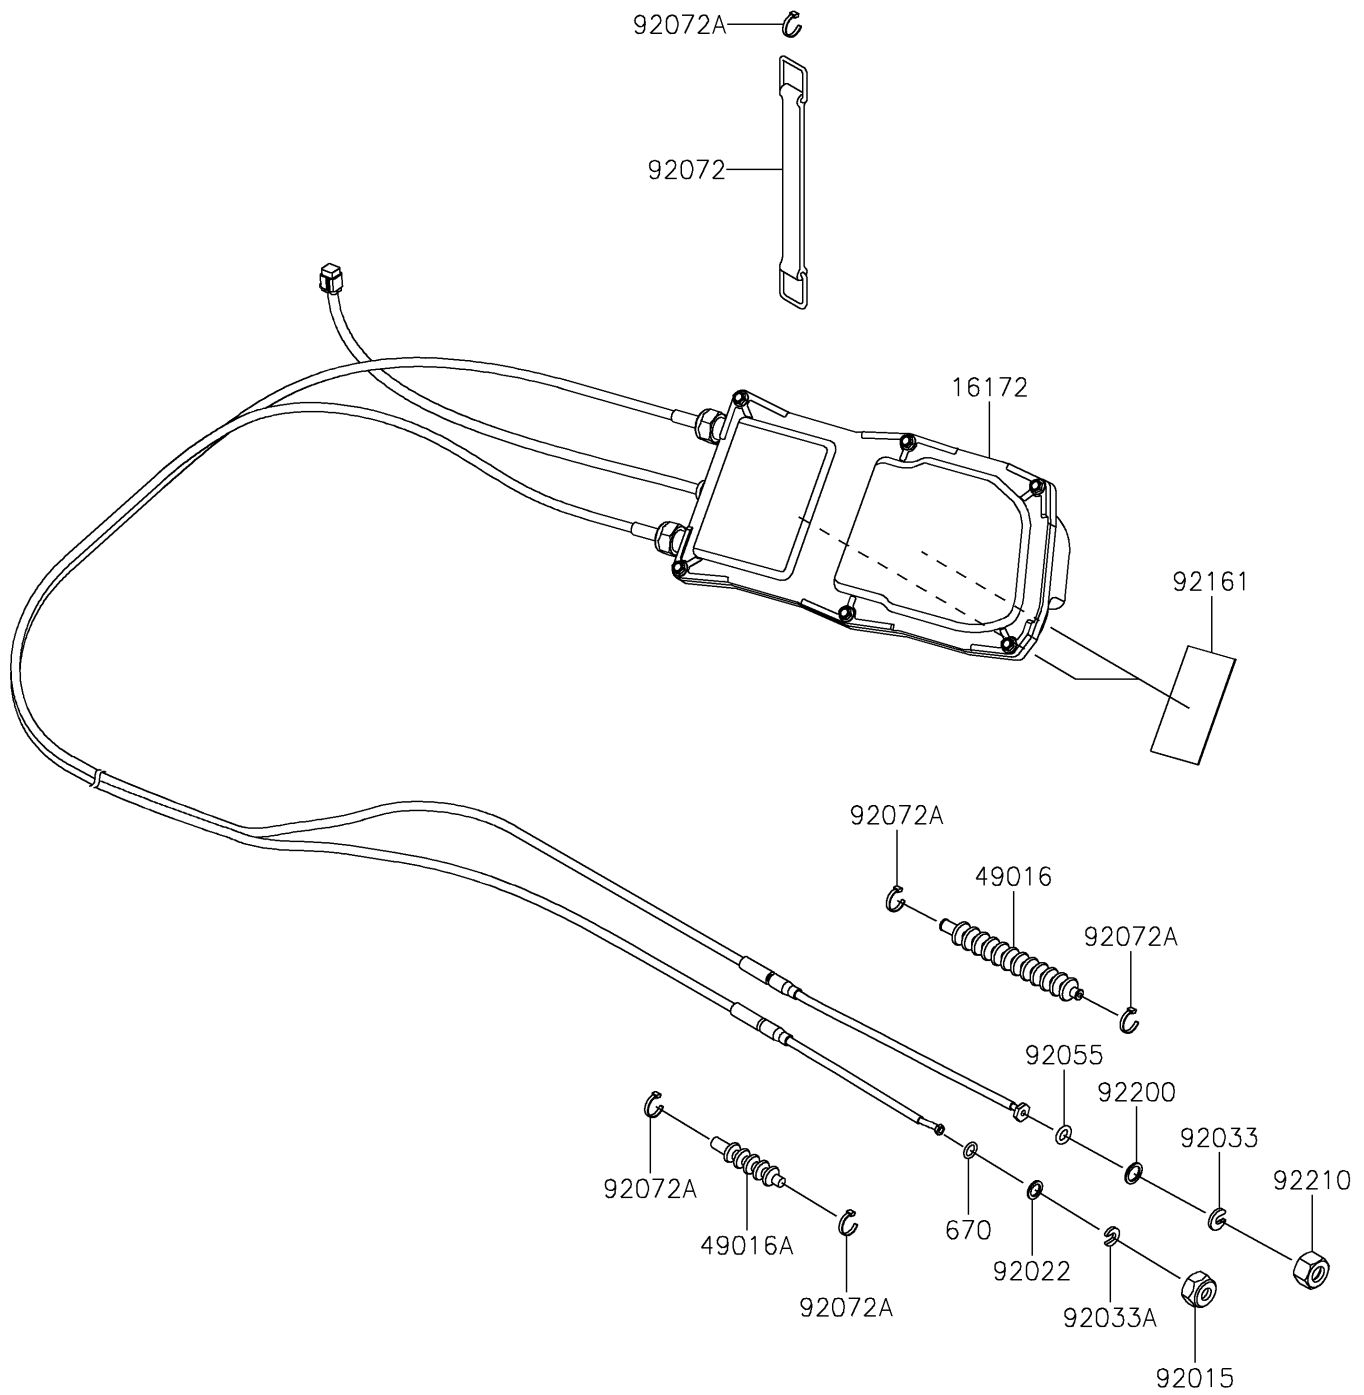

2025 Ultra 160LX

PARTS DIAGRAM

Control

F3177

2025 Ultra 160LX

PARTS LIST

Control

ITEM NAME

PART NUMBER

QUANTITY
