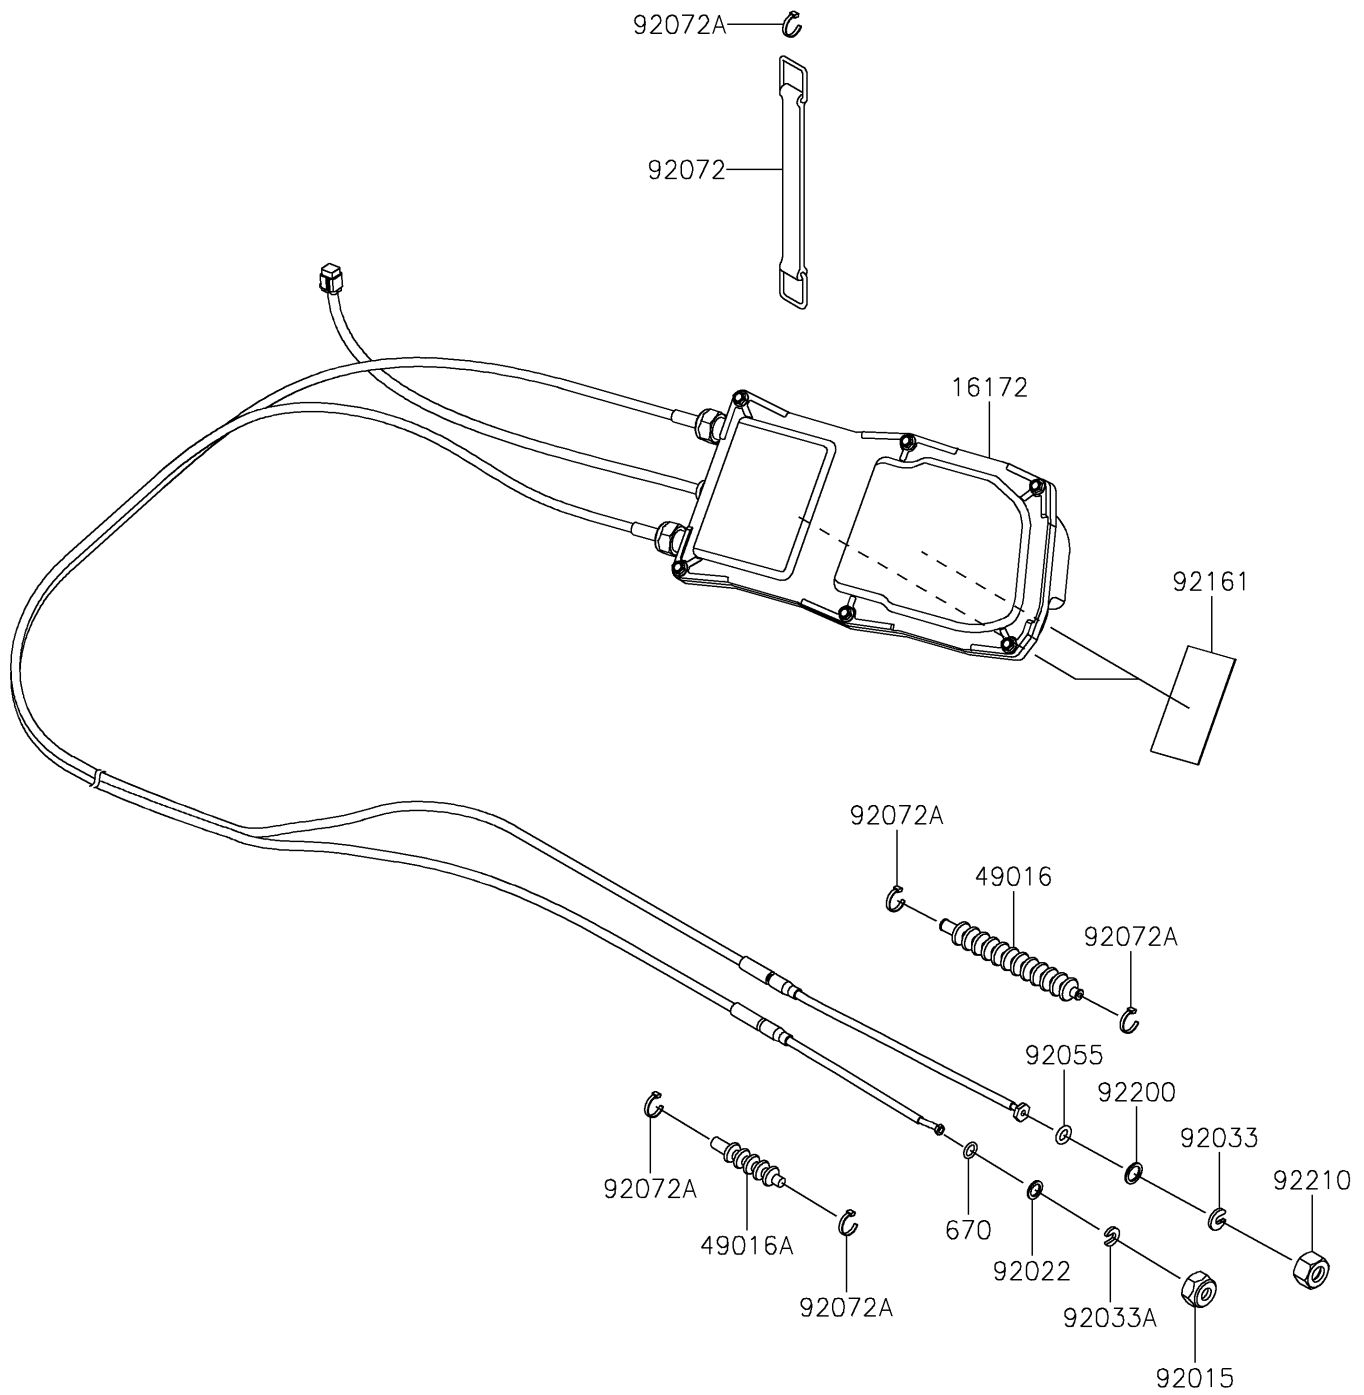

2025 JET SKI® ULTRA® 160LX

PARTS DIAGRAM

Control

F3177

2025 JET SKI® ULTRA® 160LX

PARTS LIST

Control

ITEM NAME

PART NUMBER

QUANTITY
