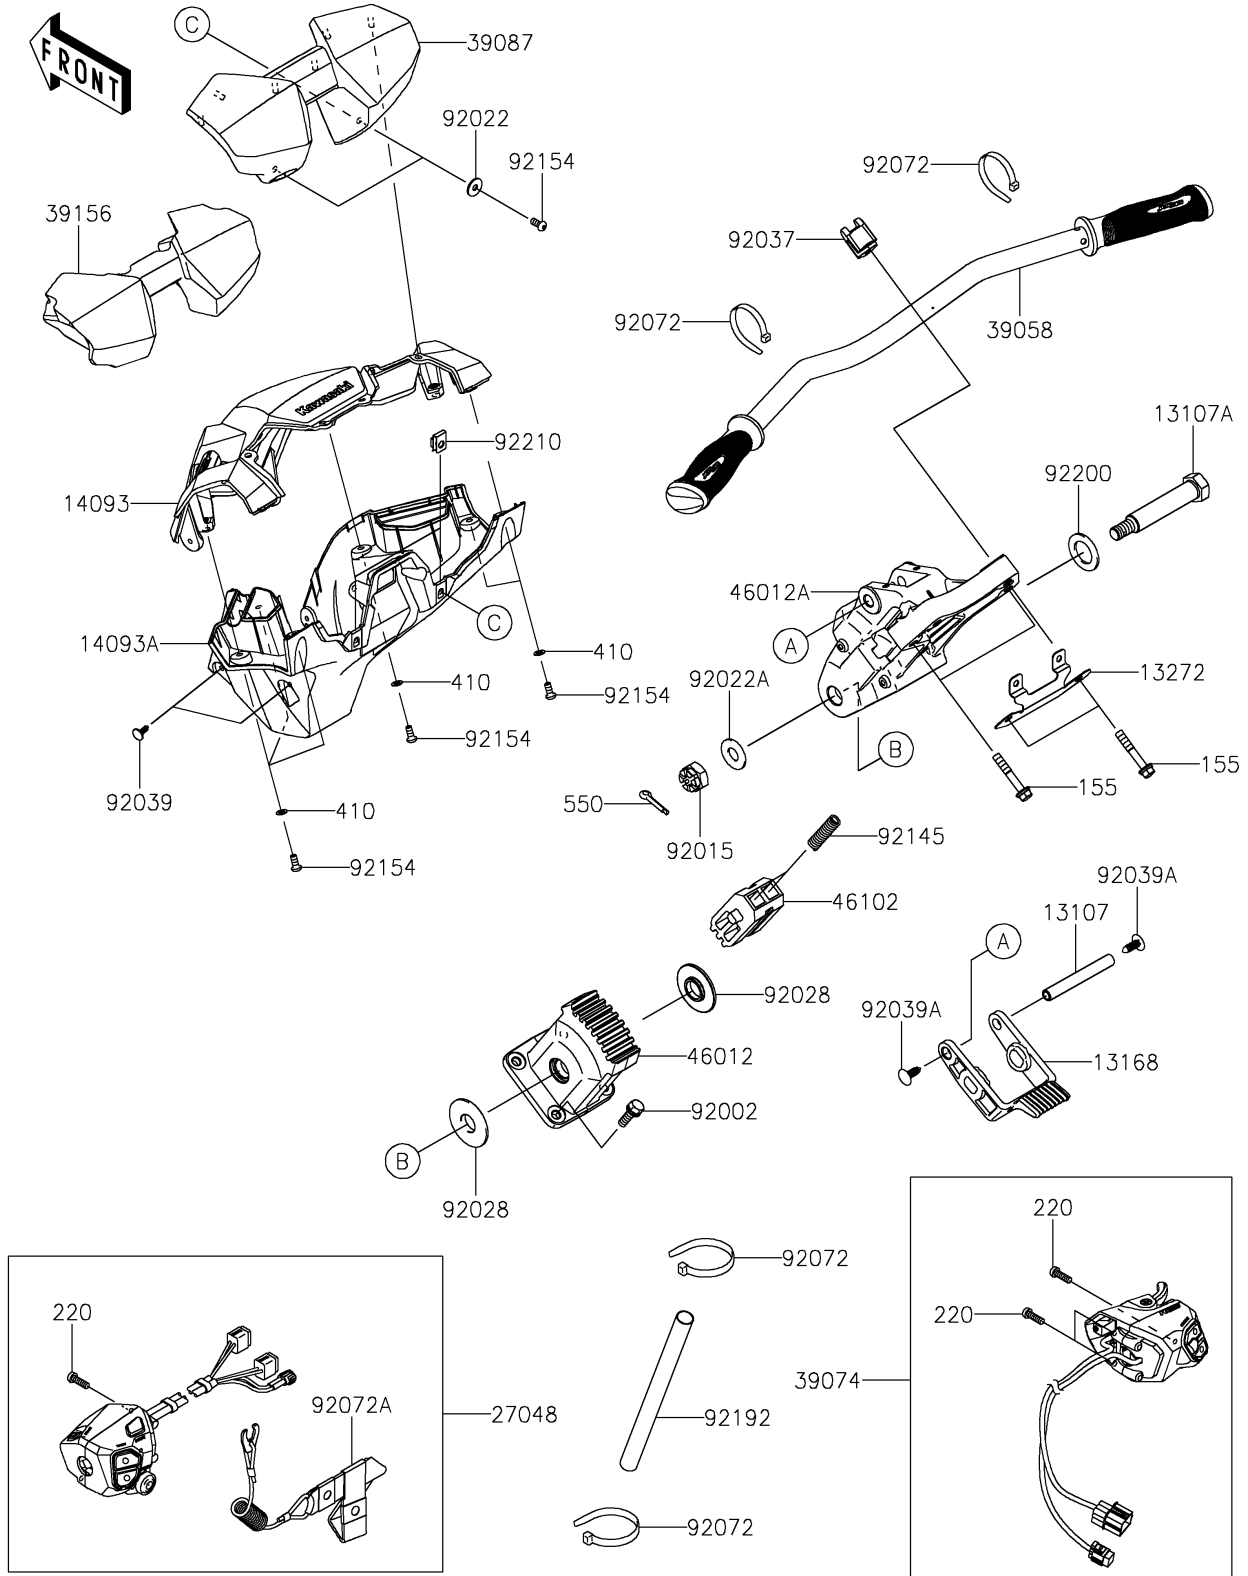

2025 Ultra 160LX

PARTS DIAGRAM

Handlebar

F3172

2025 Ultra 160LX

PARTS LIST

Handlebar

Kawasaki

Let the Good Times Roll®

ITEM NAME

PART NUMBER

QUANTITY
