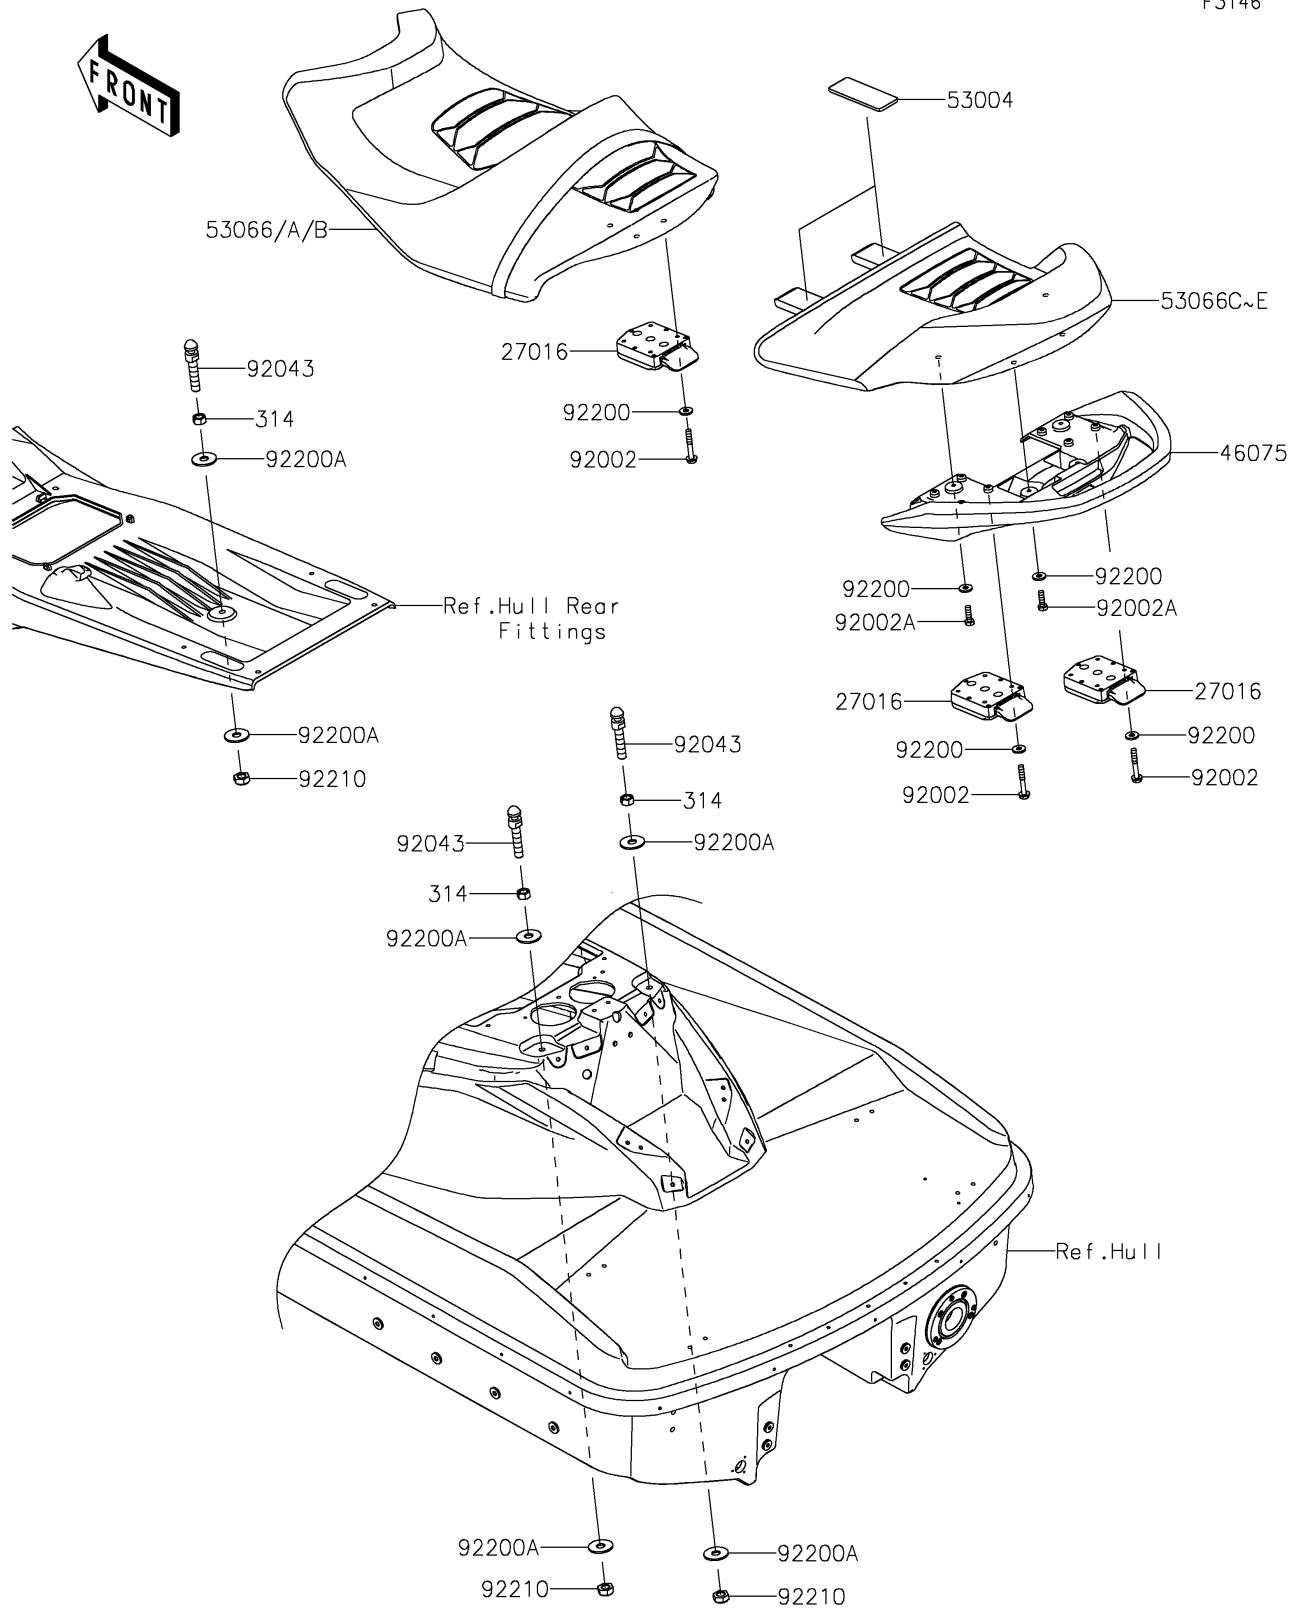

2024 JET SKI® ULTRA® 160LX

PARTS DIAGRAM

Seat

F3146

2024 JET SKI® ULTRA® 160LX

PARTS LIST

Seat

ITEM NAME	PART NUMBER	QUANTITY
LOCK-ASSY,SEAT,FR&RR (Ref # 27016)	27016-0099	3
GRIP,RR (Ref # 46075)	46075-0656	1
MAT,50X135X6 (Ref # 53004)	53004-0694	2
SEAT-ASSY,FR,BLACK+BRN+BRN (Ref # 53066)	53066-1104-71A	1
SEAT-ASSY,RR,BLACK+BRN (Ref # 53066C)	53066-1105-71B	1
BOLT,6X40 (Ref # 92002)	92002-3716	12
BOLT,6X20 (Ref # 92002A)	92002-3755	4
PIN (Ref # 92043)	92043-3763	3
WASHER,6.5X16X2.0 (Ref # 92200)	92200-1543	16
WASHER (Ref # 92200A)	92200-3762	6
NUT,LOCK,10MM (Ref # 92210)	92210-3792	3
NUT-HEX-FINE,10MM (Ref # 314)	314R1000	3