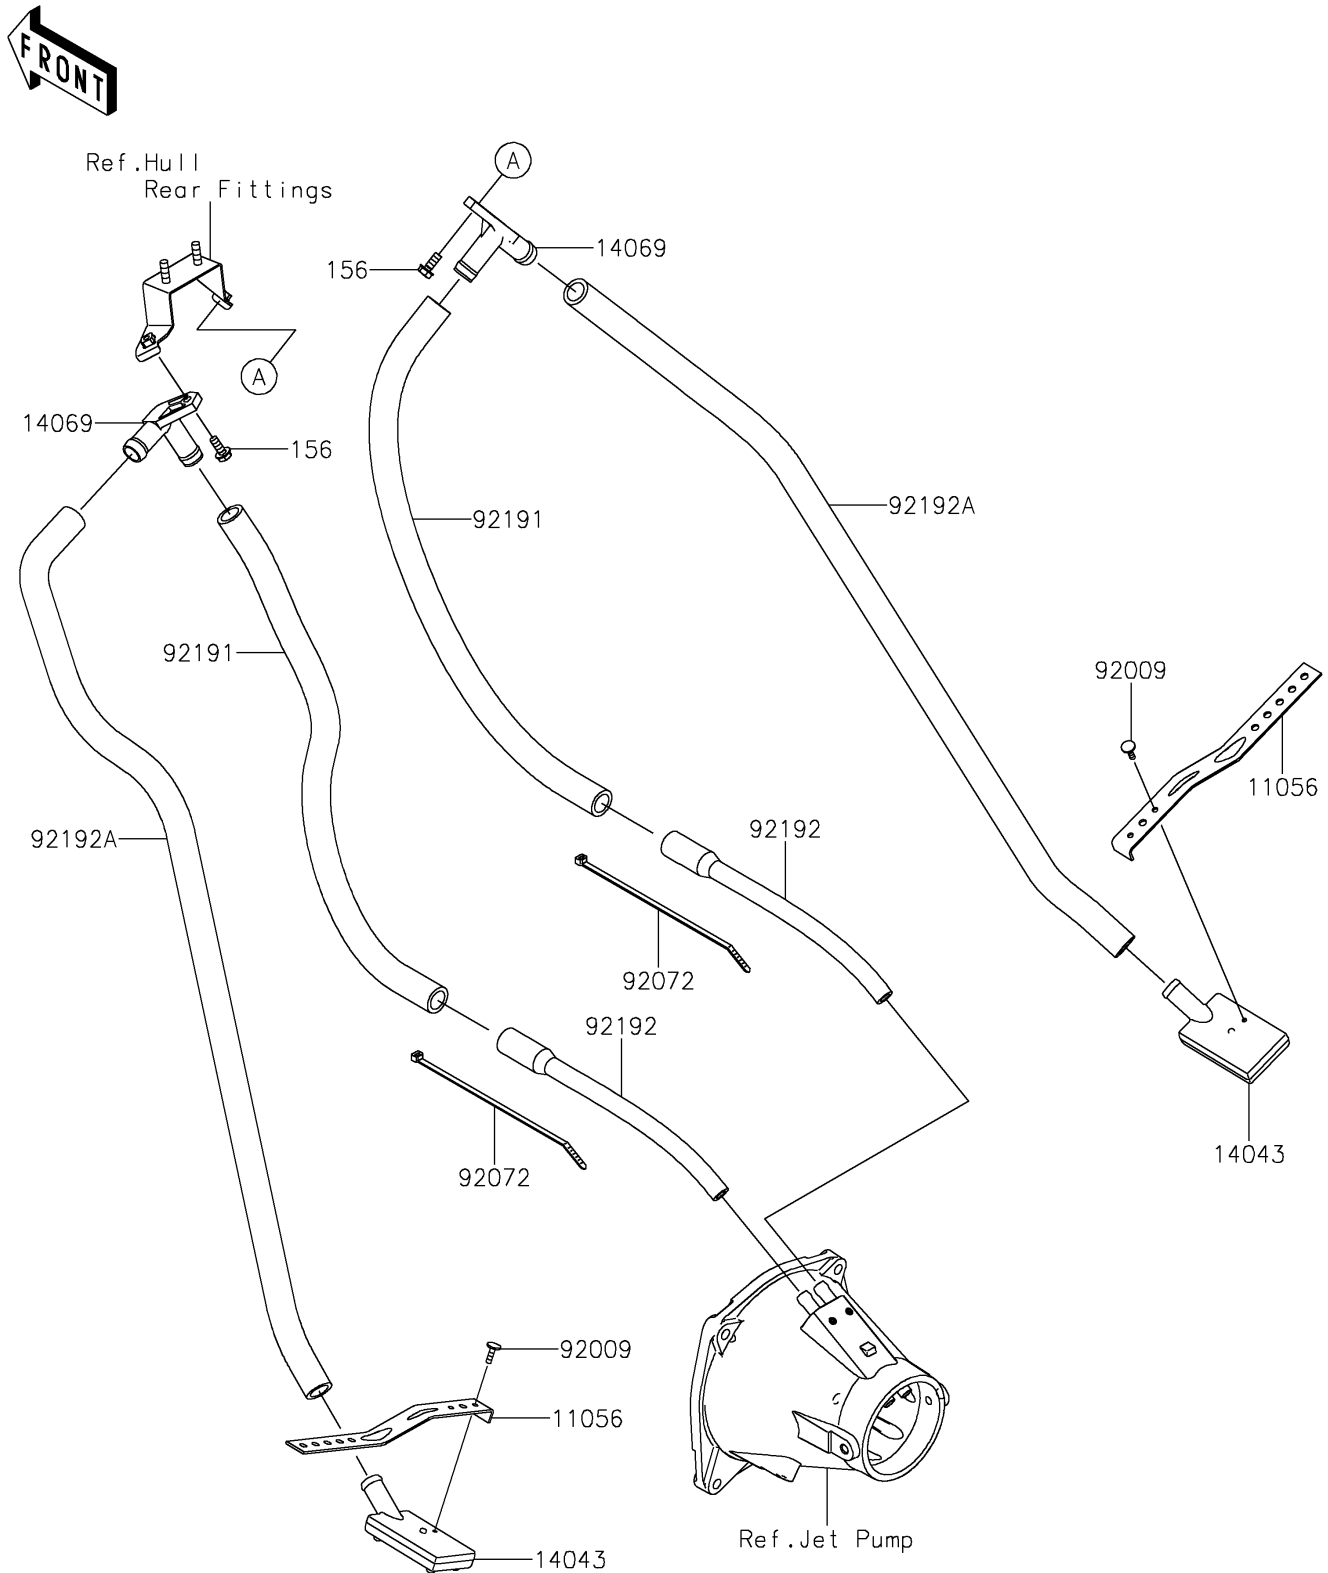

2026 JET SKI® ULTRA® 160LX

PARTS DIAGRAM

Bilge System

F3145

2026 JET SKI® ULTRA® 160LX

PARTS LIST

Bilge System

ITEM NAME	PART NUMBER	QUANTITY
BRACKET,LH&RH (Ref # 11056)	11056-3721	2
FILTER (Ref # 14043)	14043-3711	2
BREATHER (Ref # 14069)	14069-3708	2
SCREW,TAPPING,4X14 (Ref # 92009)	92009-3762	2
BAND,L=188.85 (Ref # 92072)	92072-0105	2
TUBE,FILTER-BREATHER (Ref # 92191)	92191-3989	2
TUBE,HULL-NOZZLE (Ref # 92192)	92192-3753	2
TUBE,FILTER-BREATHER (Ref # 92192A)	92192-3755	2
BOLT-WP,6X16 (Ref # 156)	156R0616	2