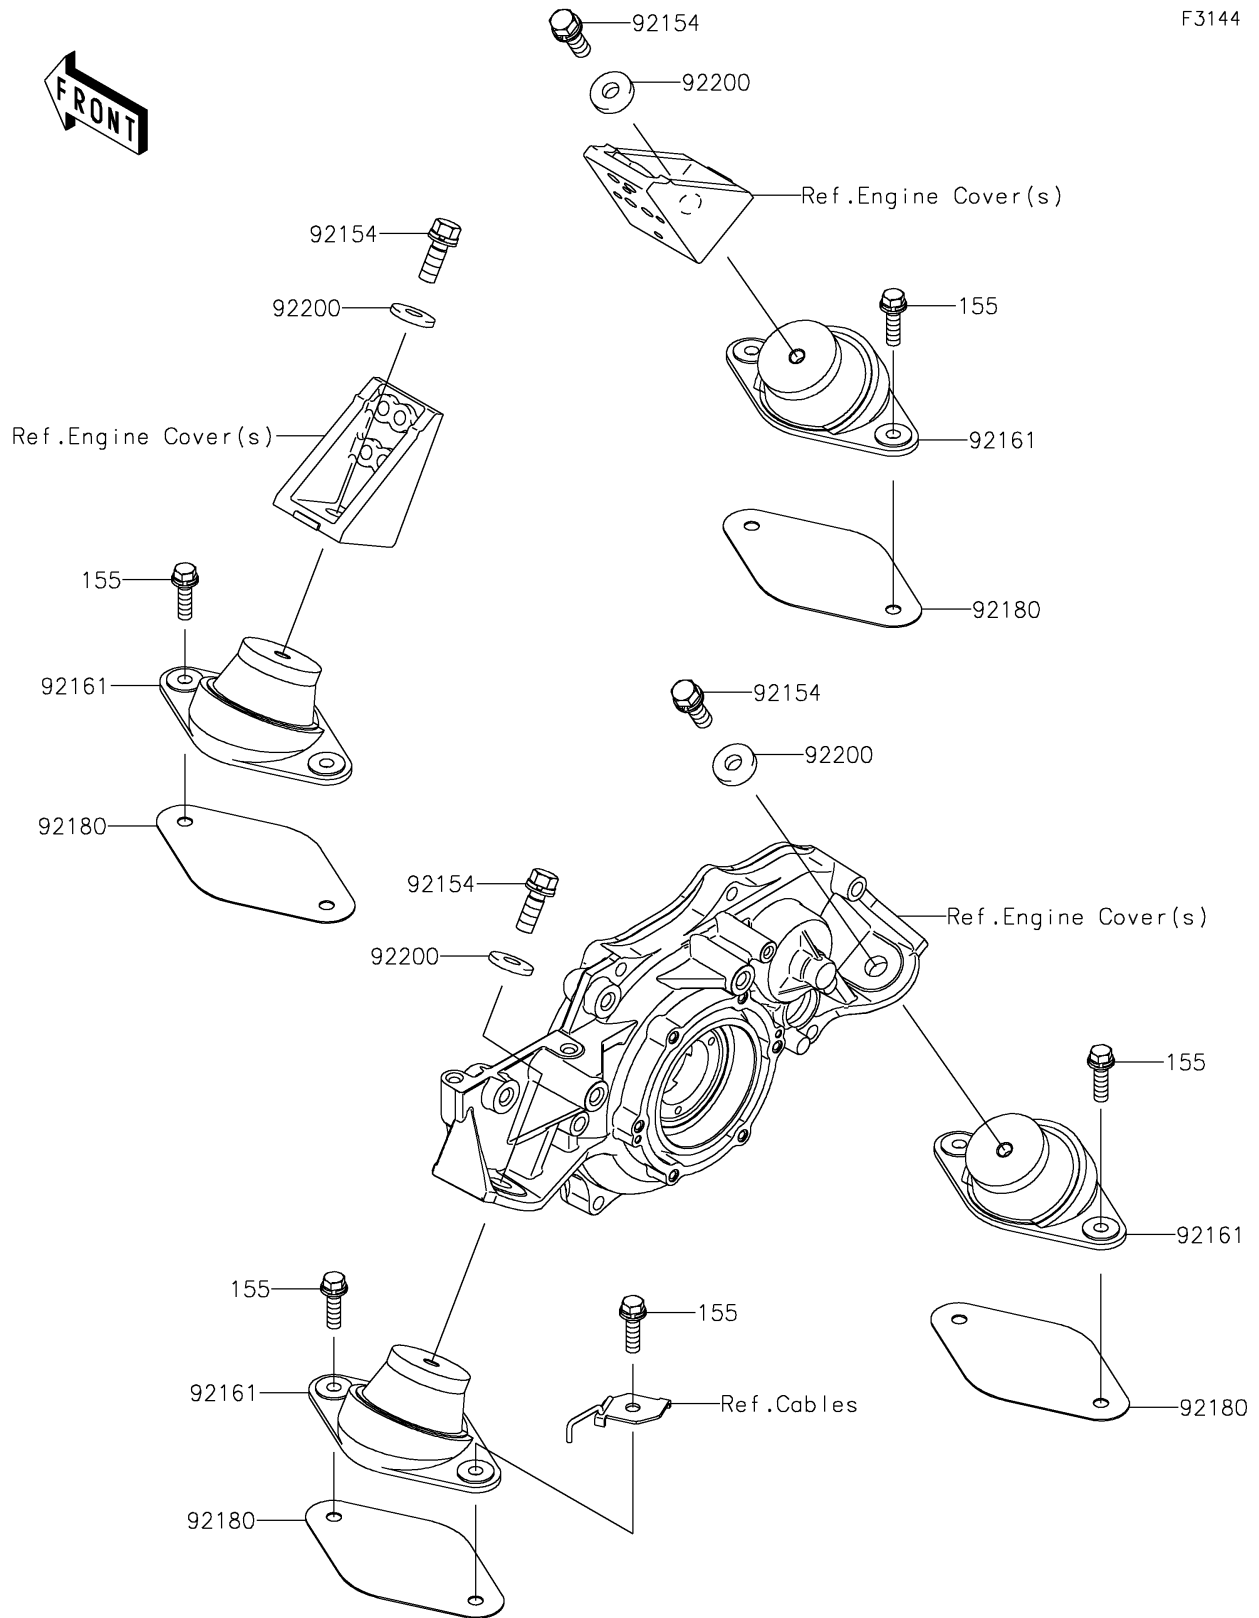

# 2025 Ultra 160LX

## PARTS DIAGRAM

### Engine Mount

F3144

## PARTS LIST