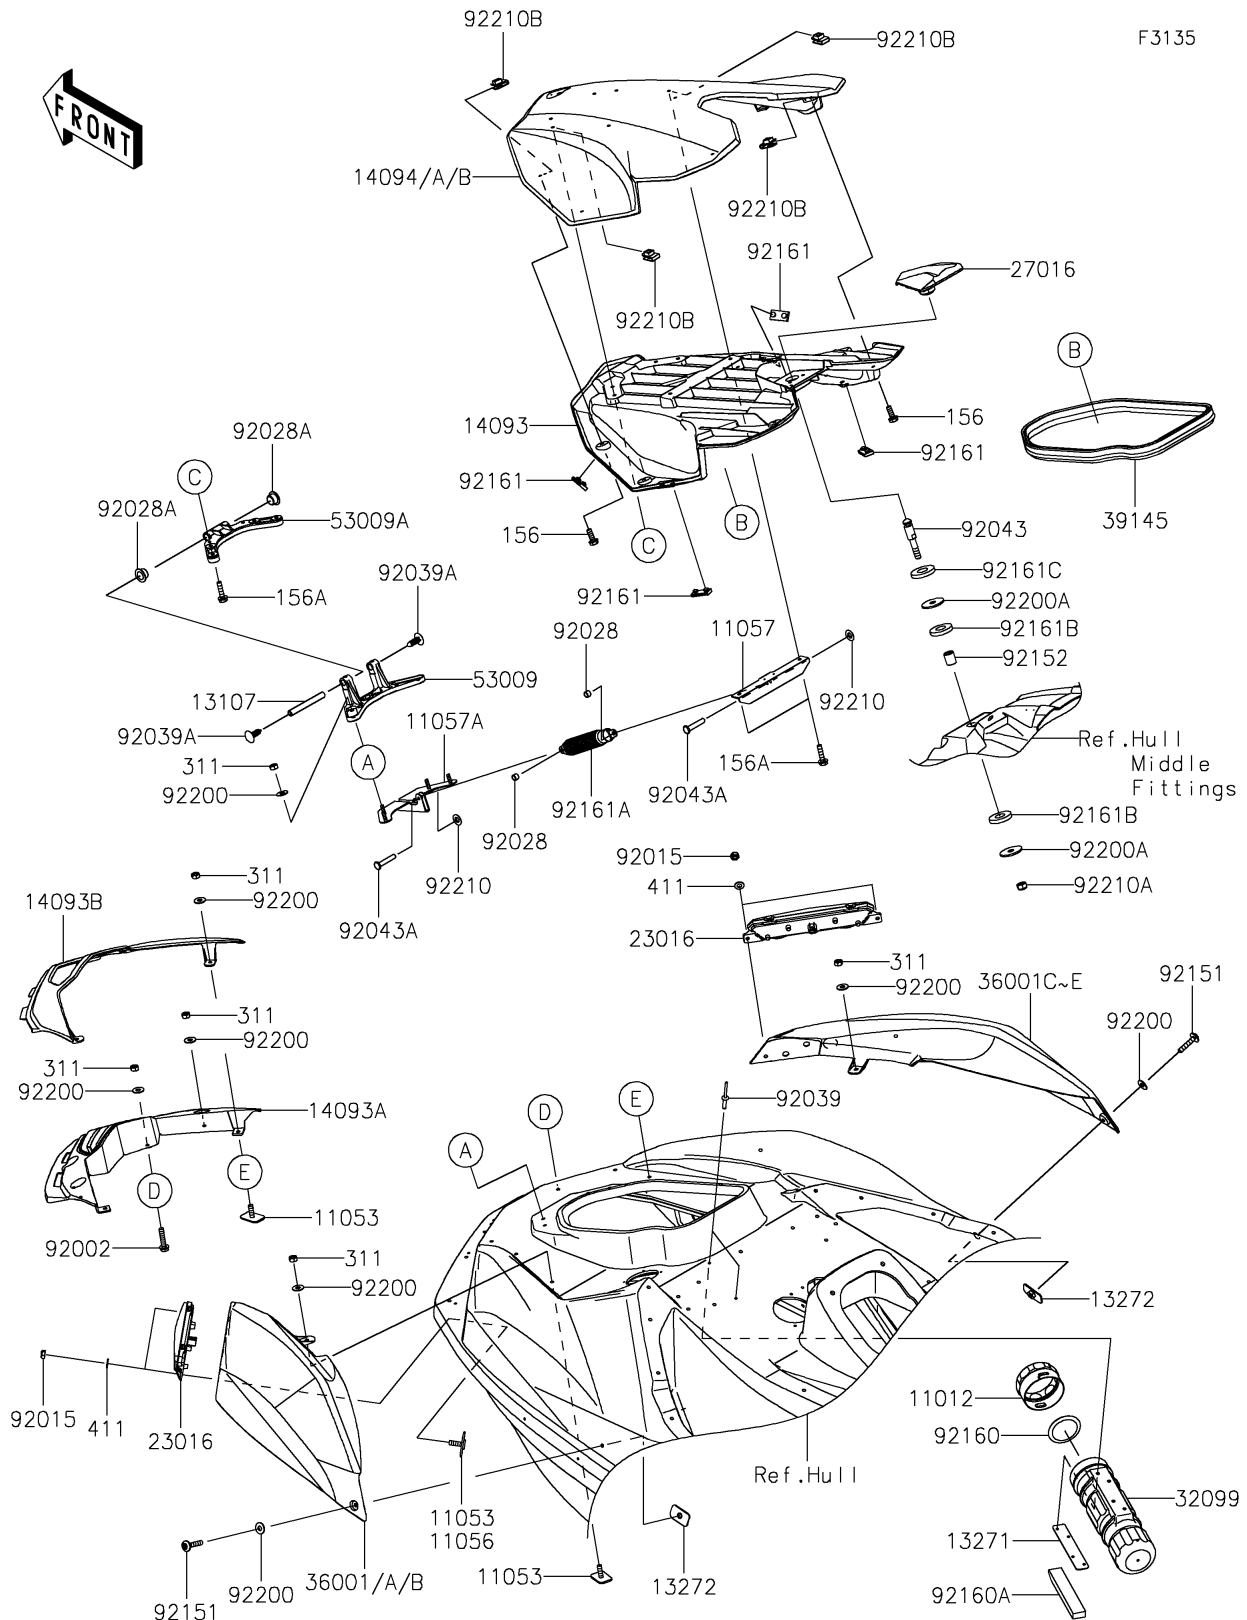

2025 JET SKI® ULTRA® 160LX

PARTS DIAGRAM Hull Front Fittings

2025 JET SKI® ULTRA® 160LX

PARTS LIST

Hull Front Fittings

ITEM NAME	PART NUMBER	QUANTITY
-----------	-------------	----------
