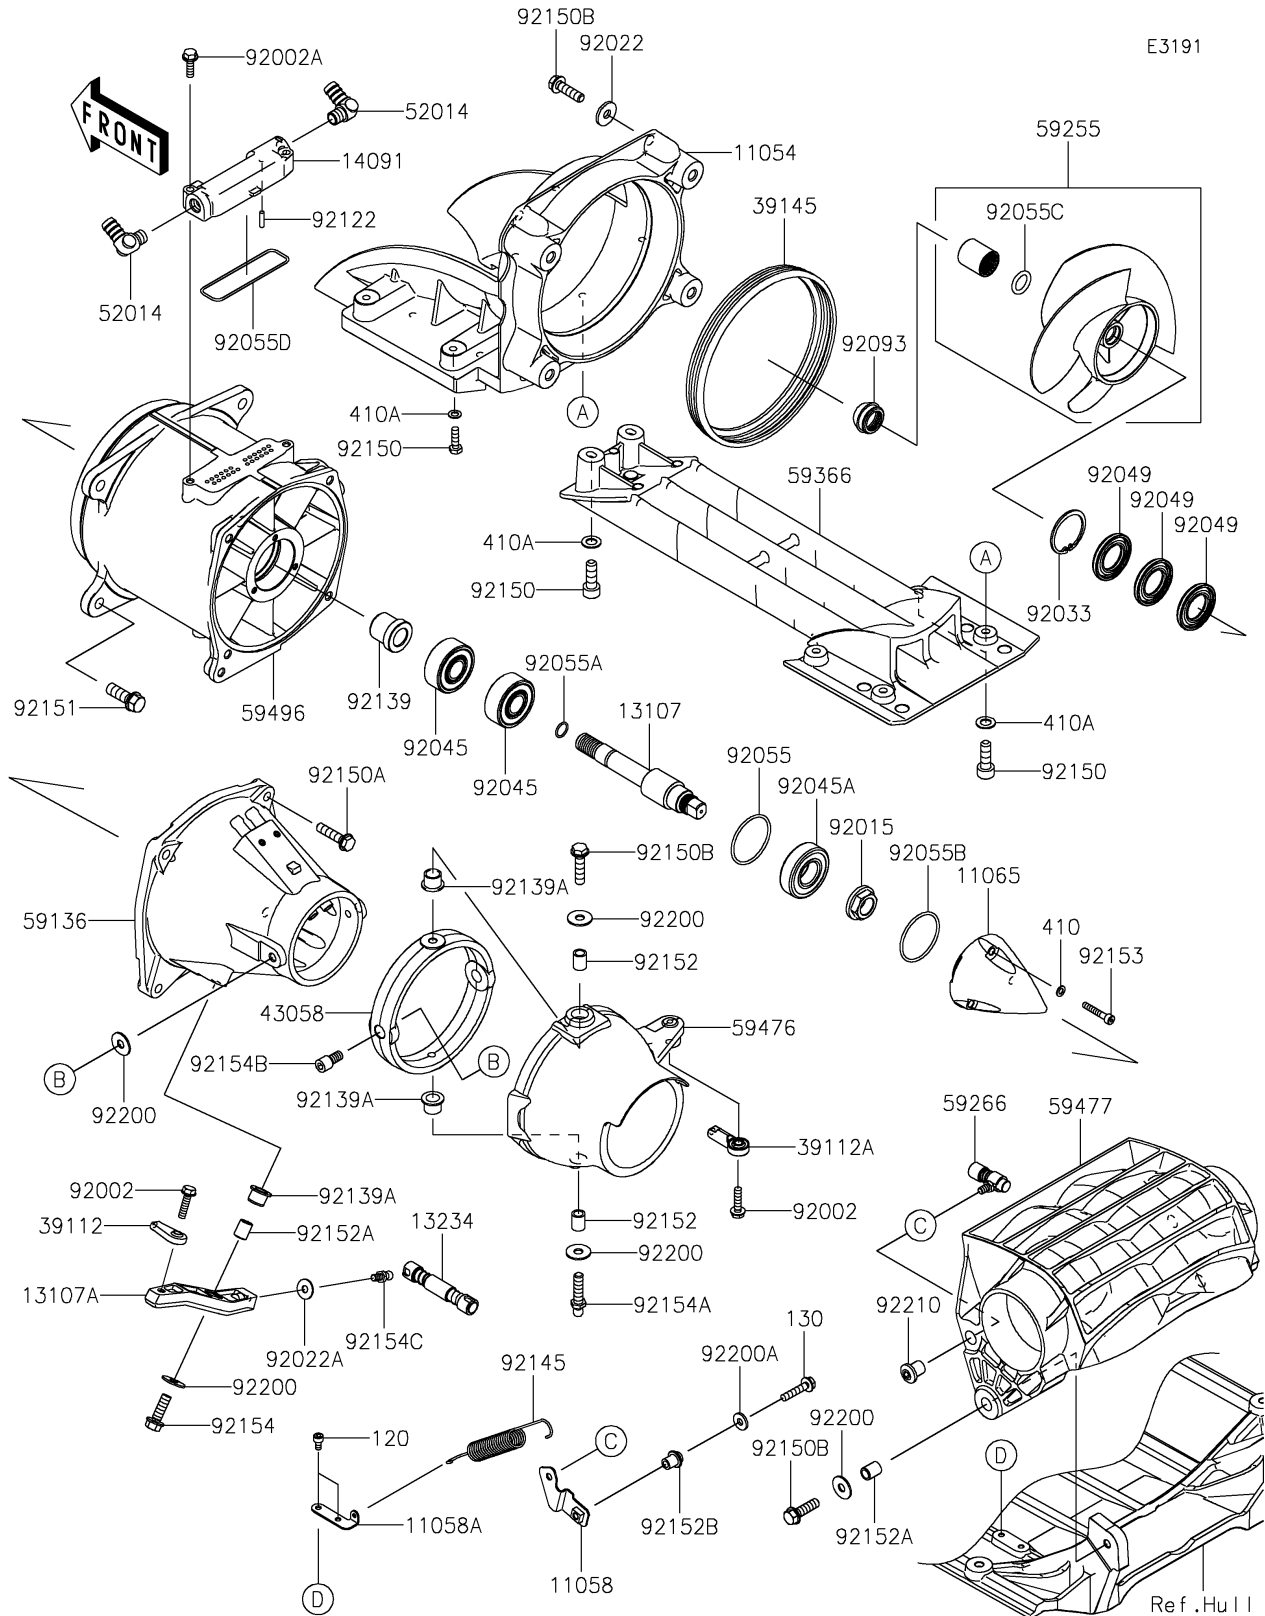

2025 Ultra 160LX

PARTS DIAGRAM

Jet Pump

2025 Ultra 160LX

PARTS LIST

Jet Pump

ITEM NAME

PART NUMBER

QUANTITY
