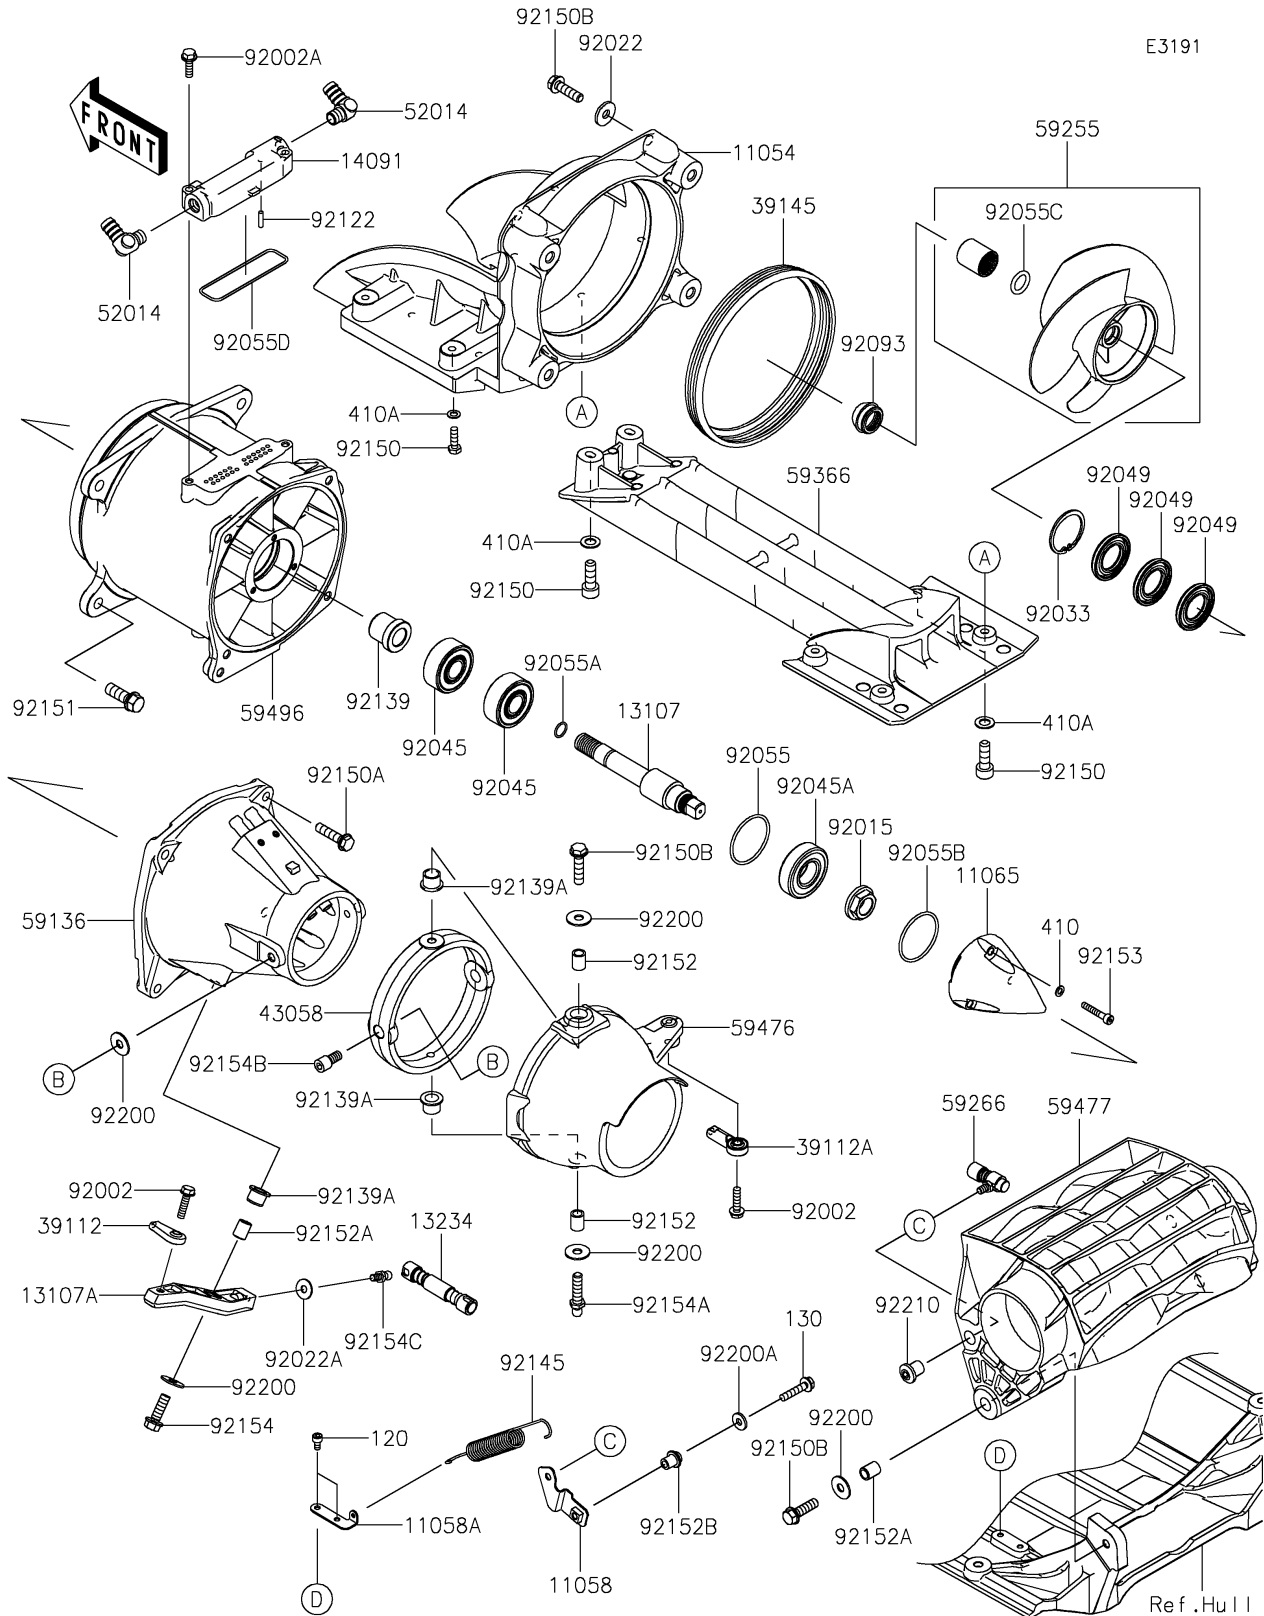

2025 JET SKI® ULTRA® 160LX

PARTS DIAGRAM

Jet Pump