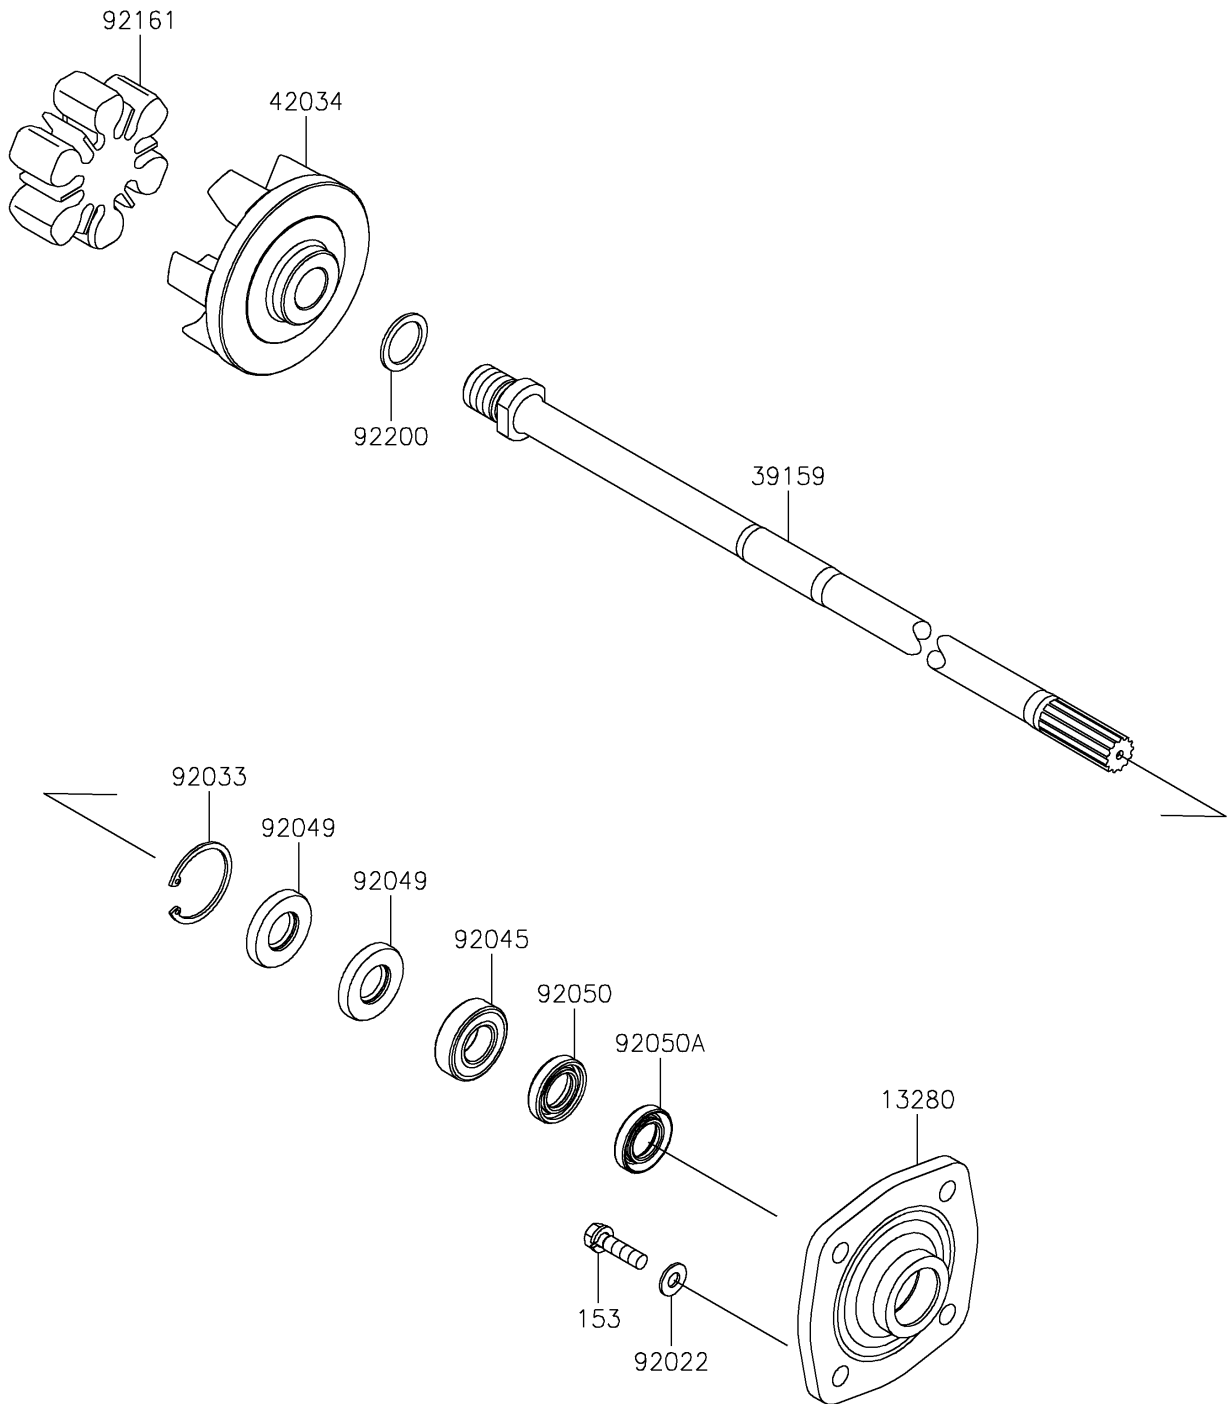

2025 Ultra 160LX

PARTS DIAGRAM

Drive Shaft

E3134

2025 Ultra 160LX

PARTS LIST

Drive Shaft

ITEM NAME

PART NUMBER

QUANTITY
