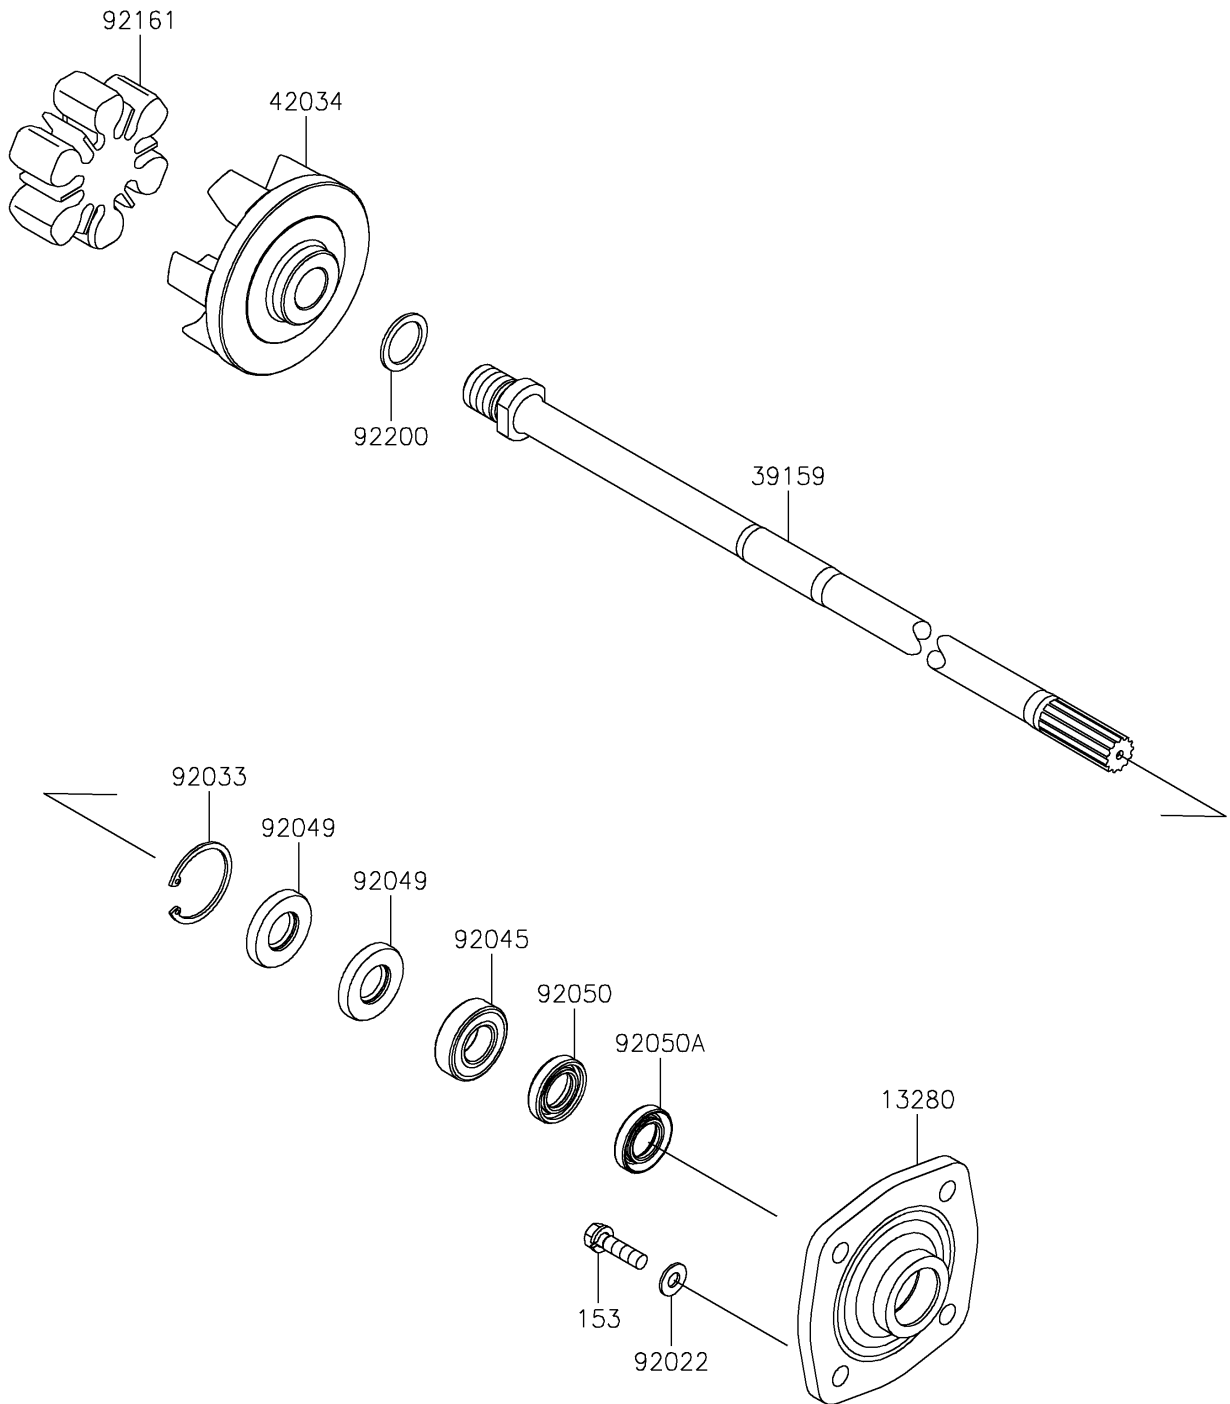

2025 JET SKI® ULTRA® 160LX

PARTS DIAGRAM

Drive Shaft

E3134

2025 JET SKI® ULTRA® 160LX

PARTS LIST

Drive Shaft

ITEM NAME	PART NUMBER	QUANTITY
HOLDER (Ref # 13280)	13280-3756	1
SHAFT-DRIVE (Ref # 39159)	39159-3739	1
COUPLING (Ref # 42034)	42034-3711	1
WASHER,8.2X18X1.5 (Ref # 92022)	92022-1964	4
RING-SNAP,42MM (Ref # 92033)	92033-3713	1
BEARING-BALL,60042RD (Ref # 92045)	92045-3705	1
SEAL-OIL,S620426 (Ref # 92049)	92049-3707	2
SEAL-OIL,SCY20368 (Ref # 92050)	92050-502	1
SEAL-OIL,SC20367 (Ref # 92050A)	92050-503	1
DAMPER (Ref # 92161)	92161-3711	1
WASHER,24X32X2.0 (Ref # 92200)	92200-3739	1
BOLT-WS-SMALL,8X30 (Ref # 153)	153R0830	4