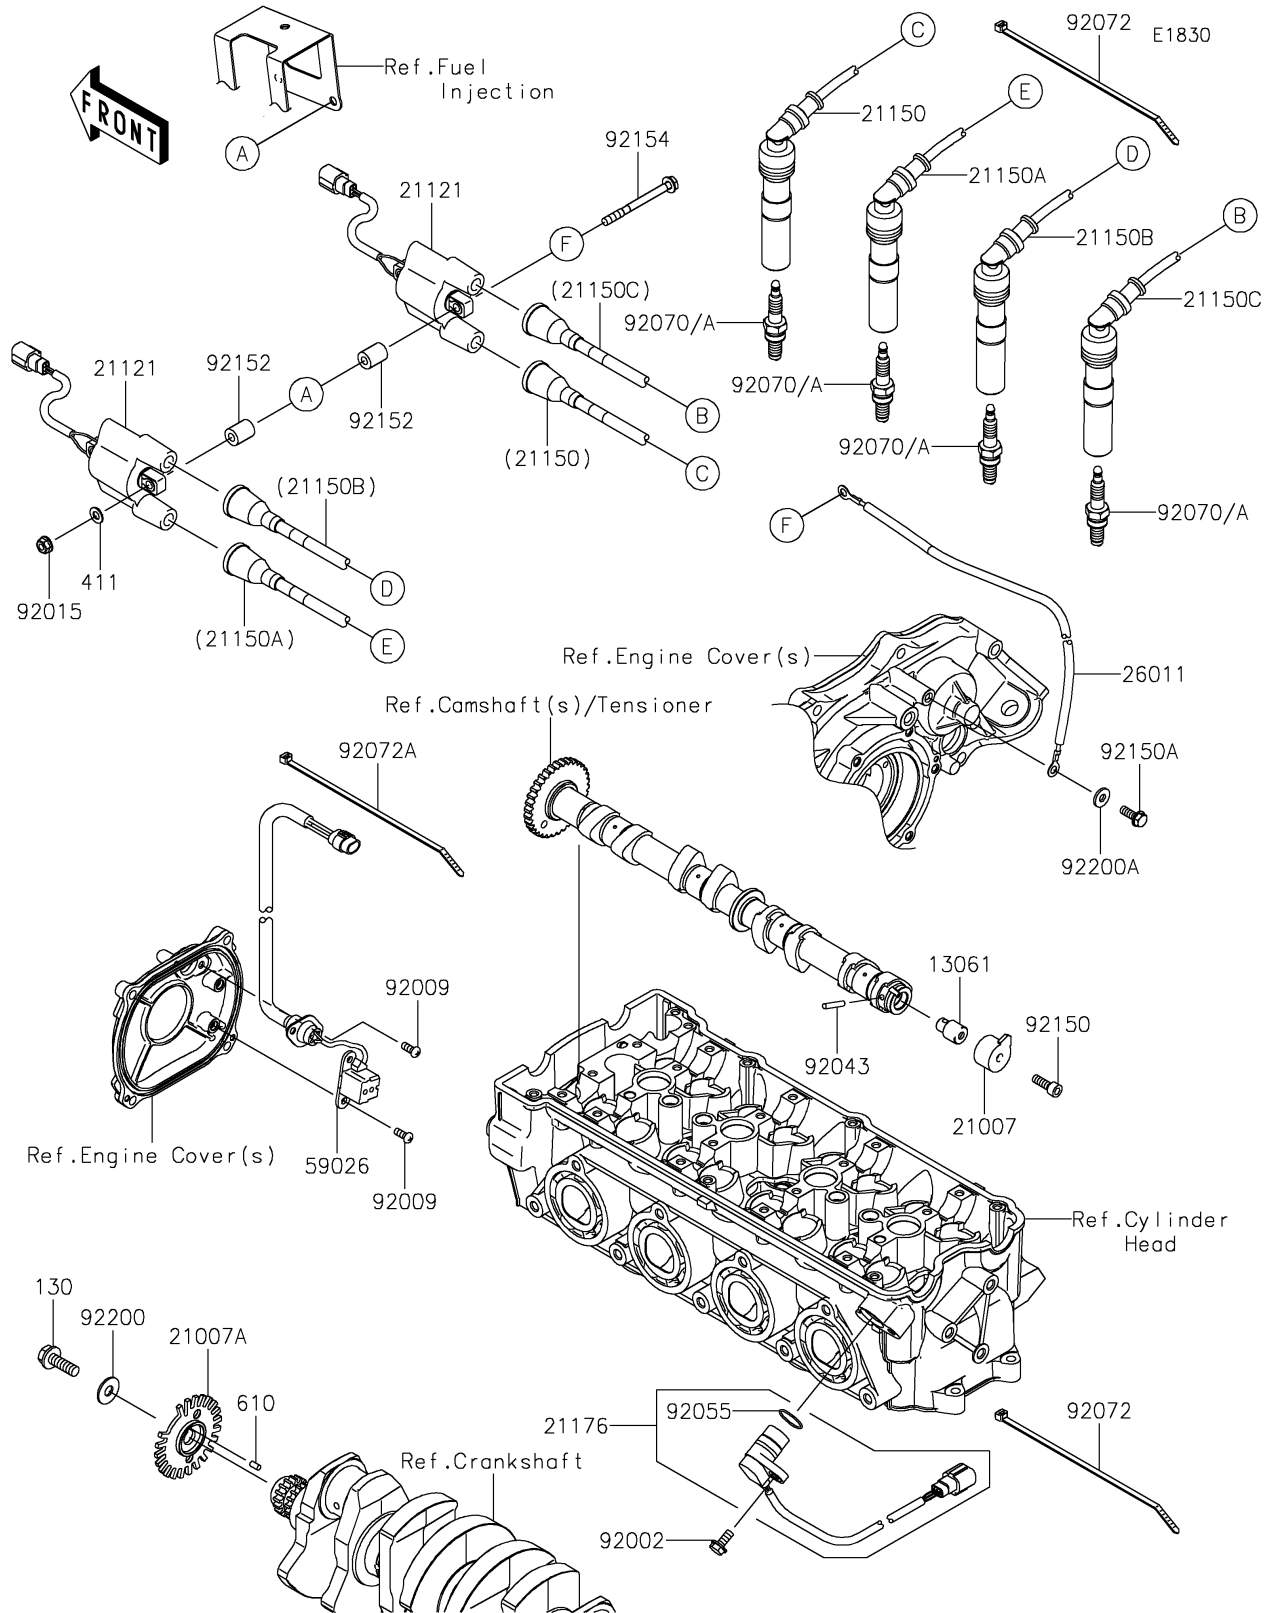

2025 Ultra 160LX

PARTS DIAGRAM

Ignition System

2025 Ultra 160LX

PARTS LIST

Ignition System

ITEM NAME

PART NUMBER

QUANTITY
