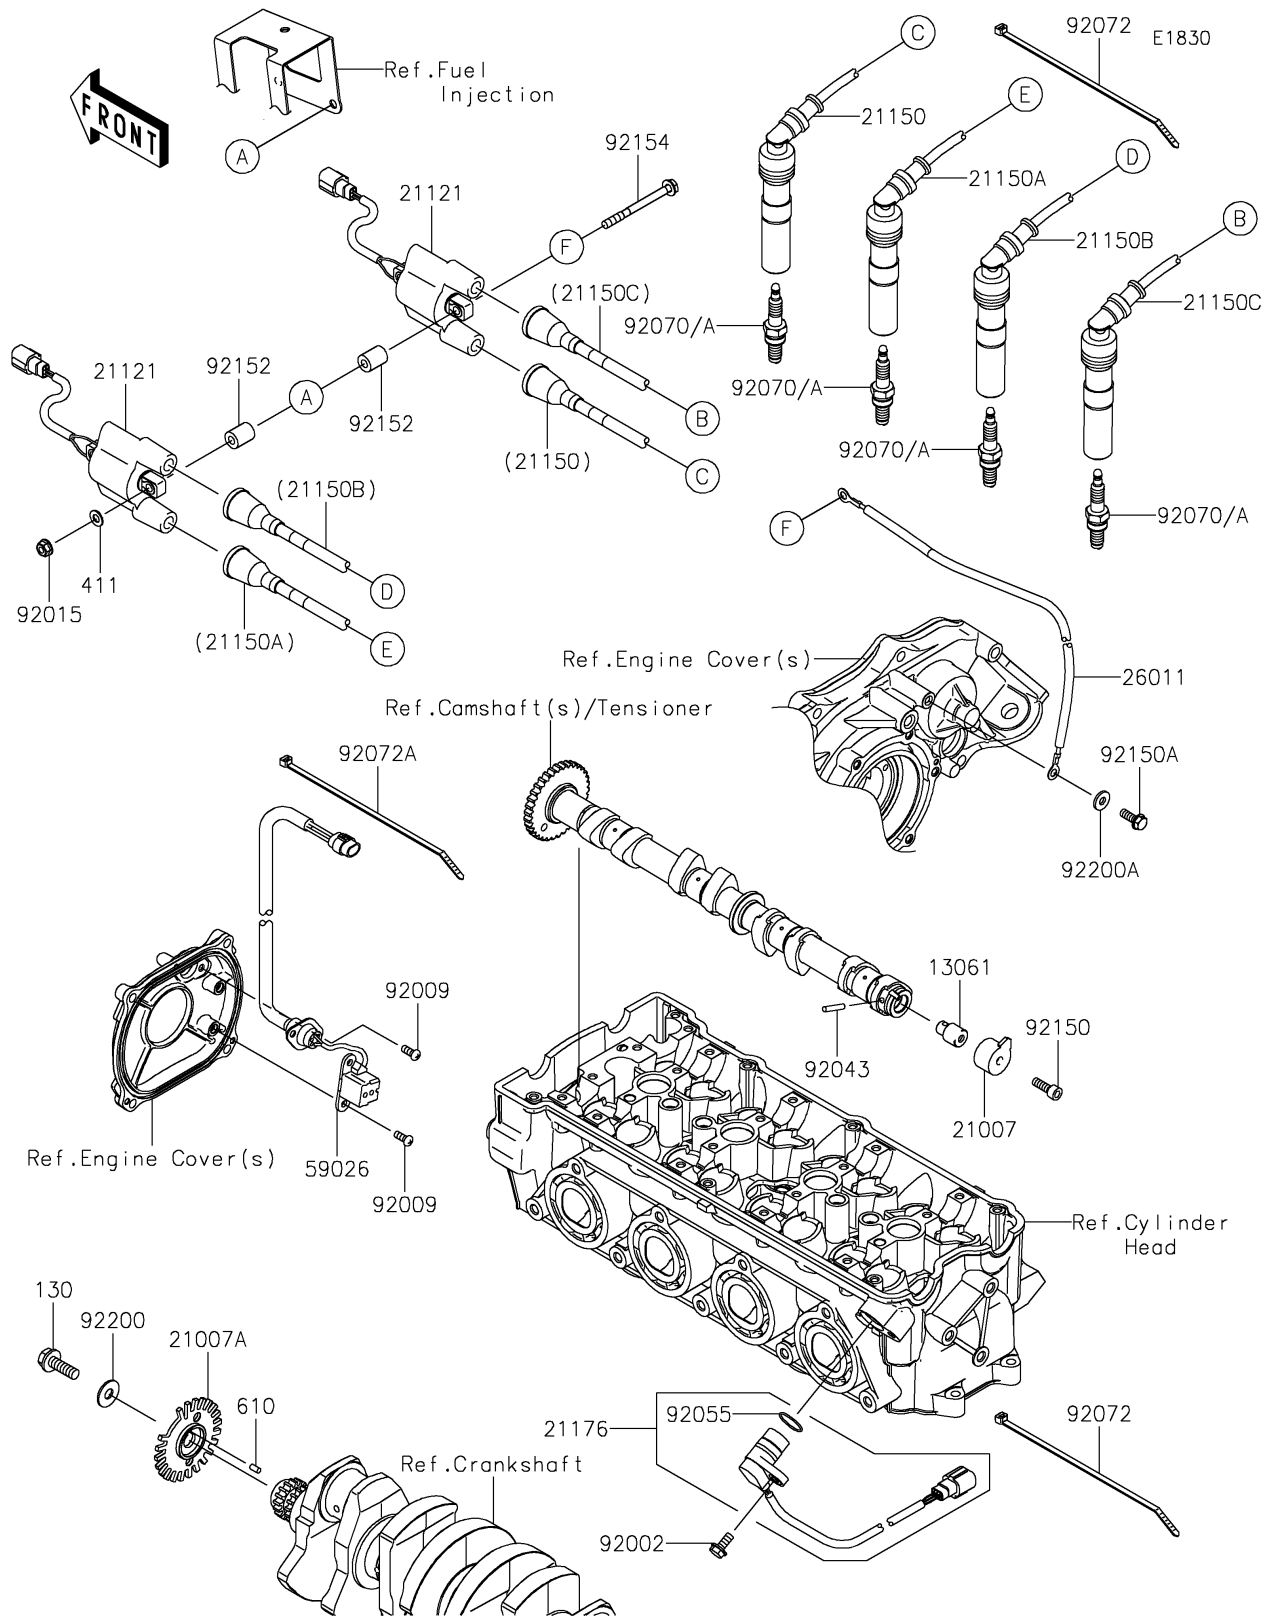

2024 JET SKI® ULTRA® 160LX

PARTS DIAGRAM

Ignition System

2024 JET SKI® ULTRA® 160LX

PARTS LIST

Ignition System

ITEM NAME	PART NUMBER	QUANTITY
BOSS,CAM SENSOR (Ref # 13061)	13061-1687	1
ROTOR,EX CAM (Ref # 21007)	21007-3742	1
ROTOR,PULSING (Ref # 21007A)	21007-3744	1
COIL-IGNITION (Ref # 21121)	21121-0744	2
CORD-ASSY,#1,L=340 (Ref # 21150)	21150-0006	1
CORD-ASSY,#2,L=450 (Ref # 21150A)	21150-0007	1
CORD-ASSY,#3,L=540 (Ref # 21150B)	21150-0008	1
CORD-ASSY,#4,L=600 (Ref # 21150C)	21150-0009	1
SENSOR,CAM ANGLE (Ref # 21176)	21176-1077	1
WIRE-LEAD (Ref # 26011)	26011-2417	1
COIL-PULSING (Ref # 59026)	59026-3702	1
BOLT,6X16 (Ref # 92002)	92002-3728	1
SCREW,5X12 (Ref # 92009)	92009-1296	4
NUT,LOCK,6MM (Ref # 92015)	92015-3766	2
PIN (Ref # 92043)	92043-1575	1
RING-O (Ref # 92055)	92055-1639	1
PLUG-SPARK,CR9EKB(NGK) (Ref # 92070)	92070-0050	4
PLUG-SPARK,CR8EKB(NGK) (Ref # 92070A)	92070-0708	4
BAND,L=188.85 (Ref # 92072)	92072-0105	6
BAND,L=152 (Ref # 92072A)	92072-3874	1
BOLT,6X18 (Ref # 92150)	92150-1645	1
BOLT,6X18 (Ref # 92150A)	92150-3729	1
COLLAR (Ref # 92152)	92152-3738	4
BOLT,6X70 (Ref # 92154)	92154-4158	2
WASHER,8.0X22.0X1.5 (Ref # 92200)	92200-0174	1
WASHER,6.5X16X2.0 (Ref # 92200A)	92200-1543	1
BOLT-FLANGED,8X25 (Ref # 130)	130CD0825	1
WASHER-PLAIN,6MM (Ref # 411)	411S0600	2
ROLLER,4X8 (Ref # 610)	610A0408	1