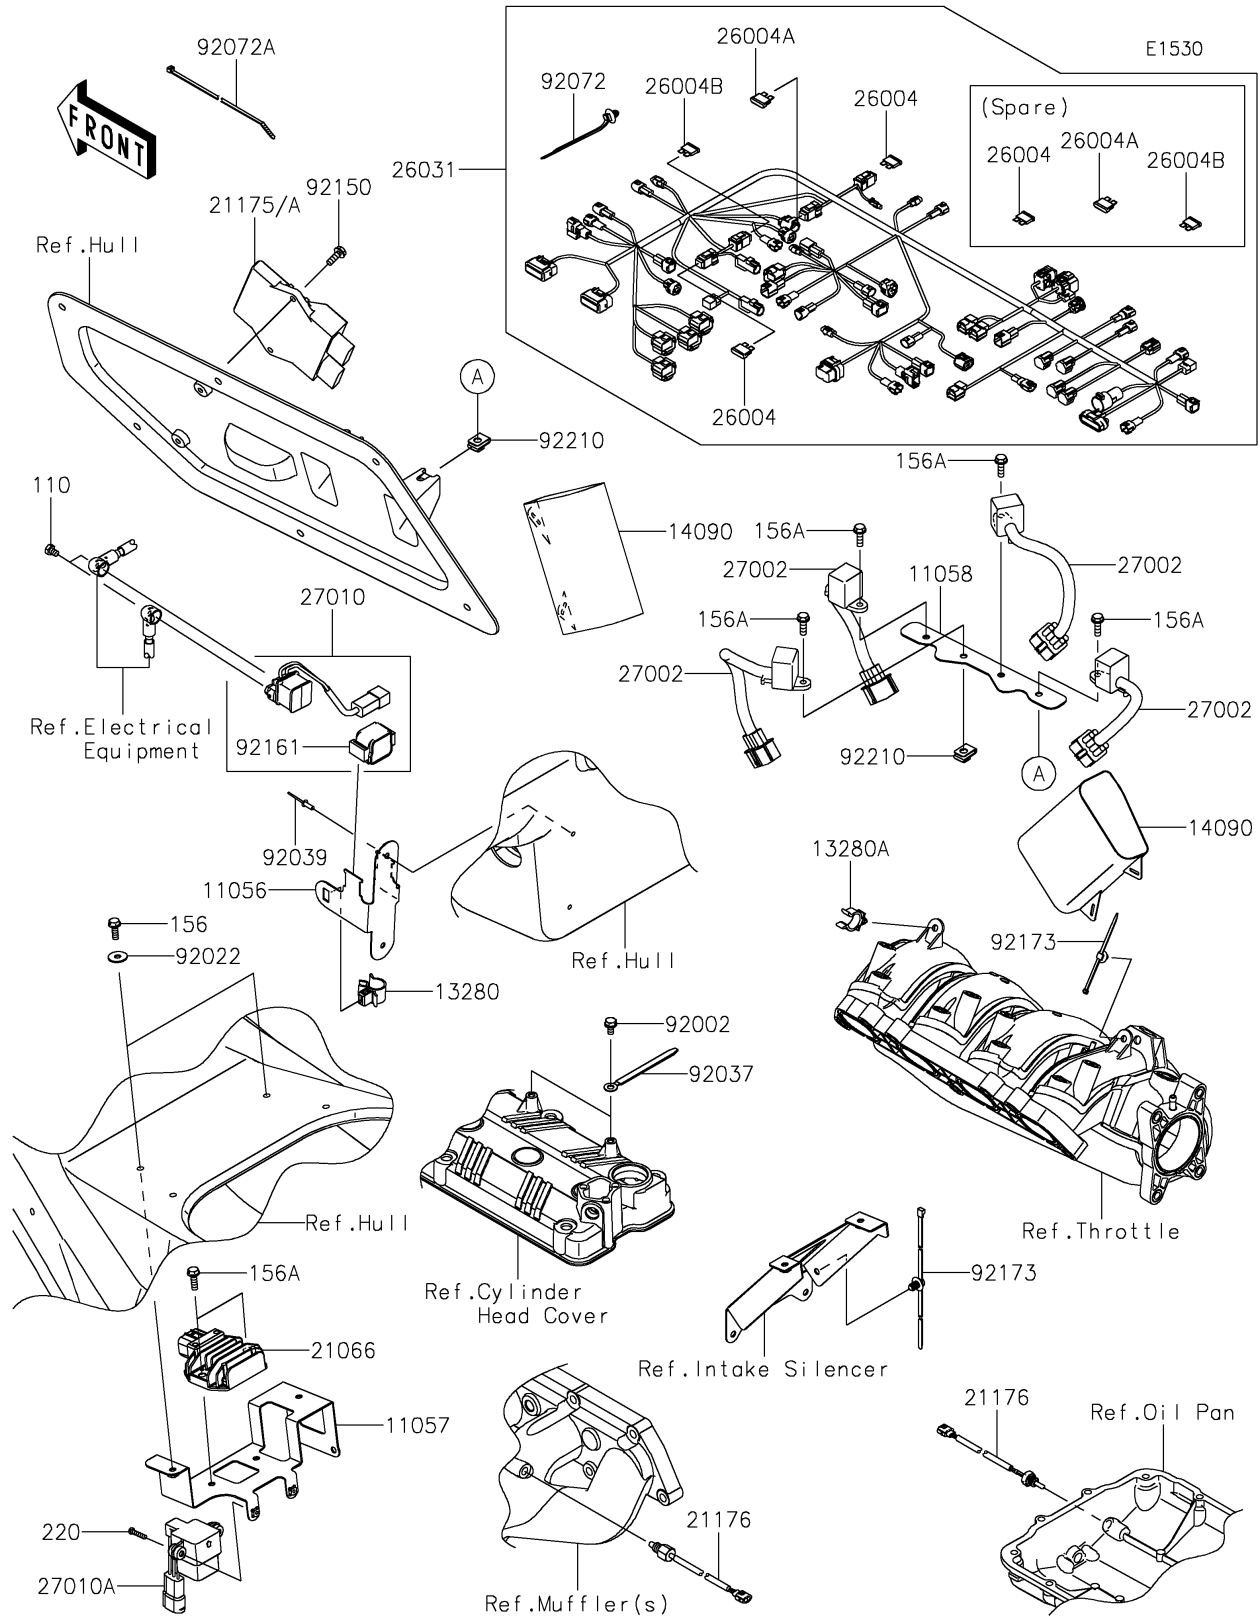

2025 JET SKI® ULTRA® 160LX

PARTS DIAGRAM

Fuel Injection

2025 JET SKI® ULTRA® 160LX

PARTS LIST Fuel Injection

ITEM NAME	PART NUMBER	QUANTITY
-----------	-------------	----------
