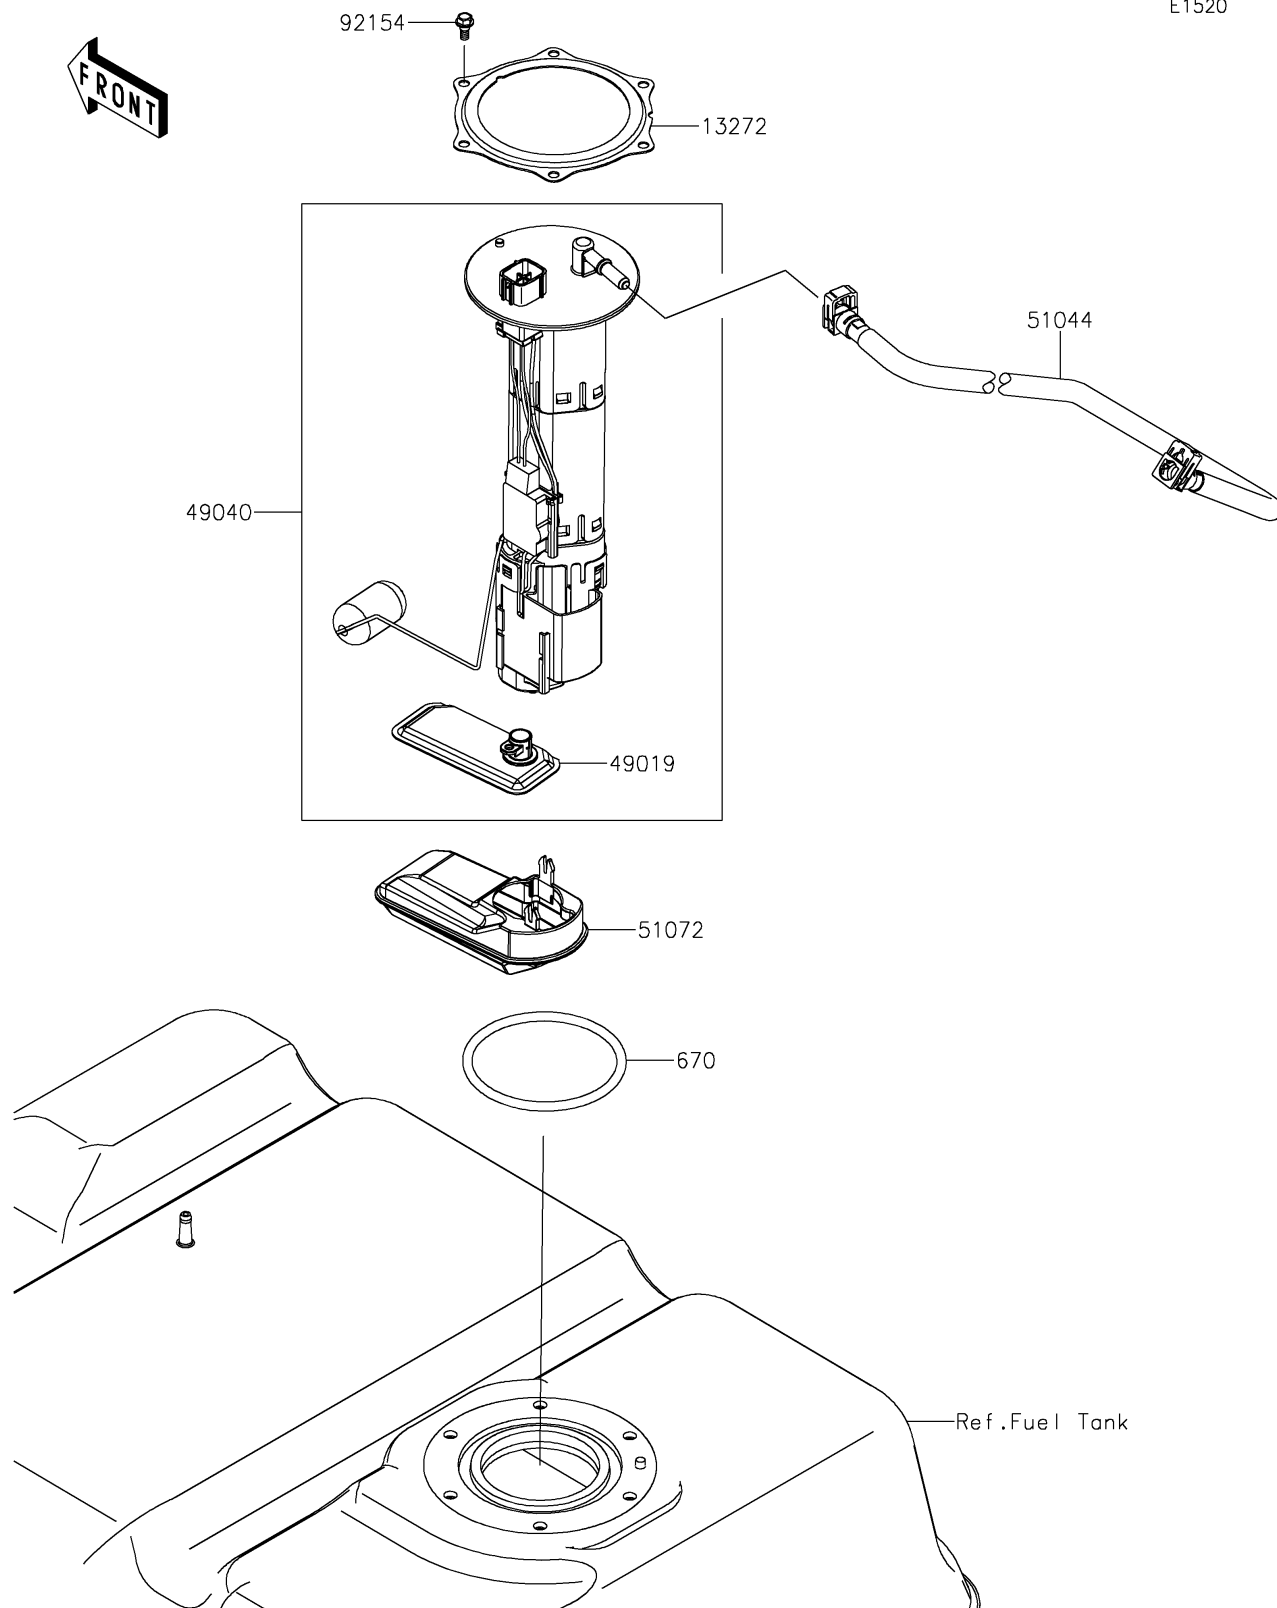

2025 Ultra 160LX

PARTS DIAGRAM

Fuel Pump

Kawasaki

Let the Good Times Roll®

E1520

2025 Ultra 160LX

PARTS LIST

Fuel Pump

ITEM NAME

PART NUMBER

QUANTITY
