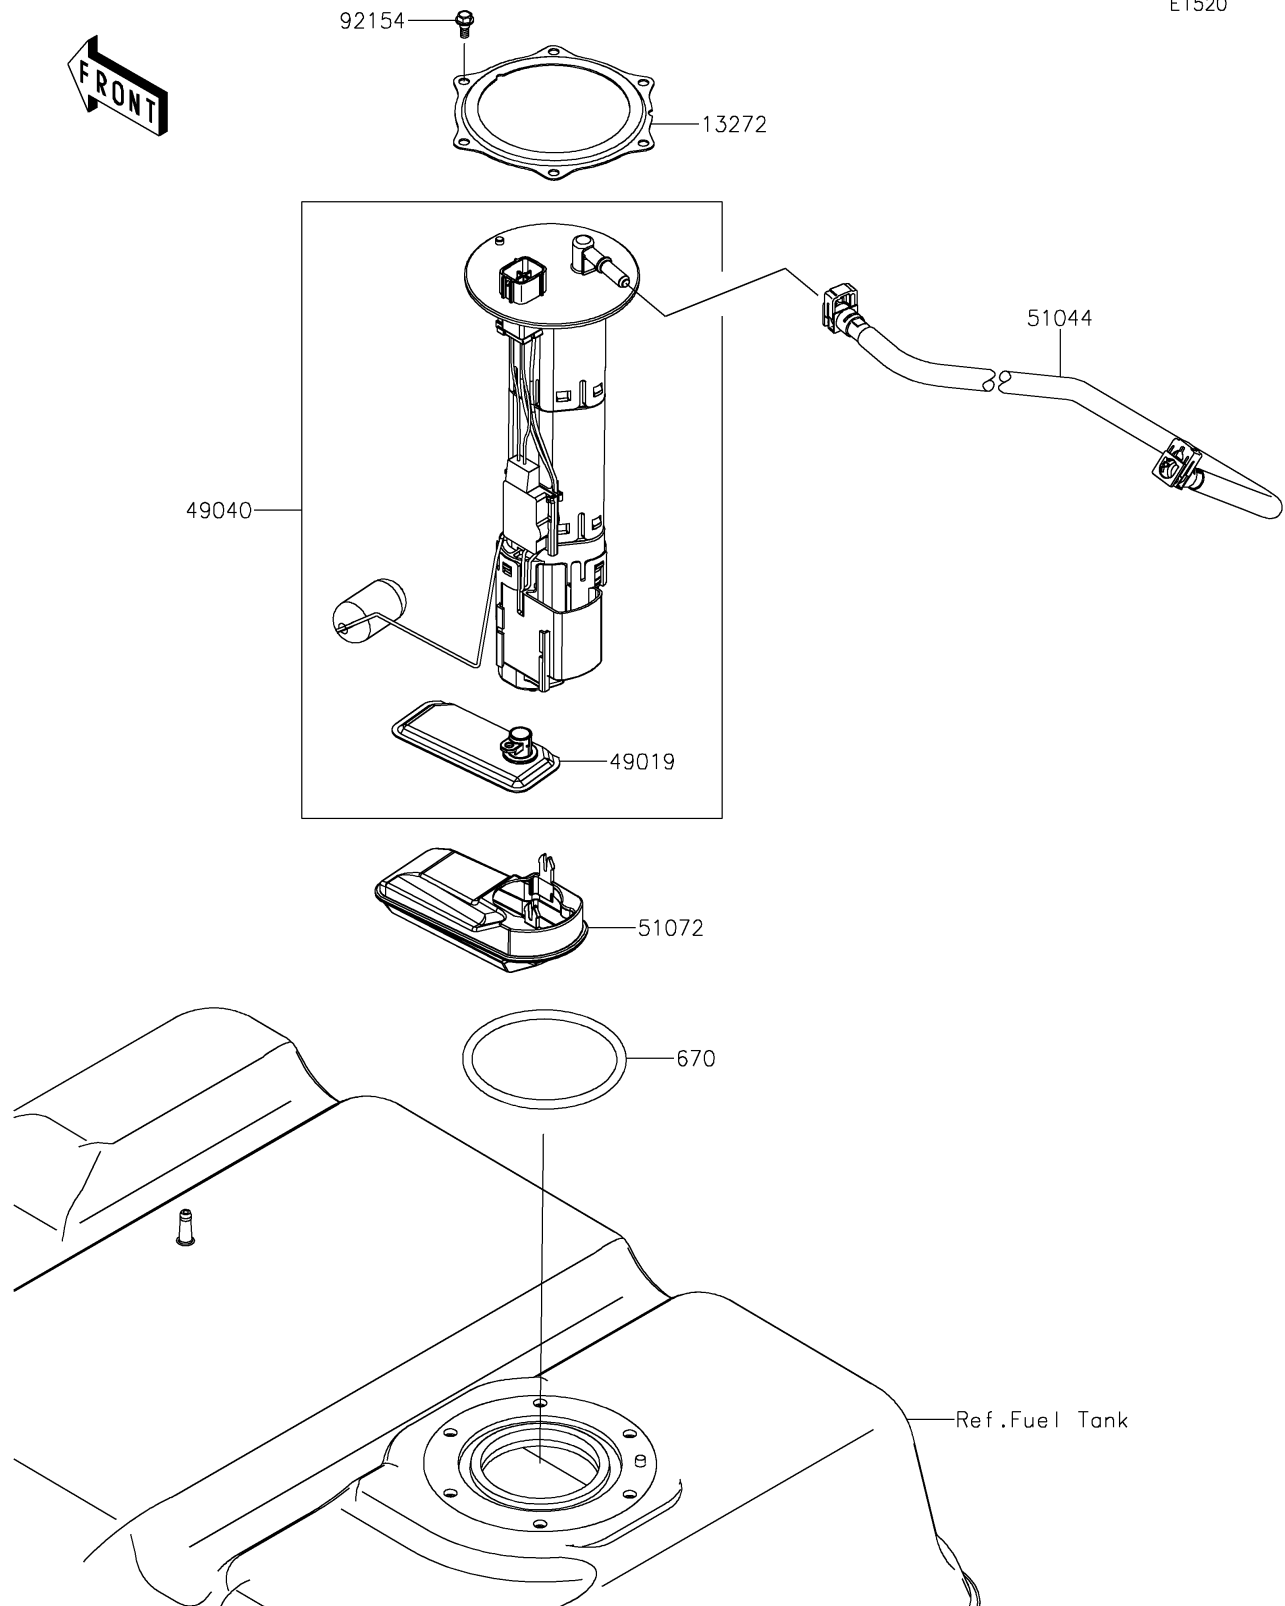

2025 JET SKI® ULTRA® 160LX

PARTS DIAGRAM

Fuel Pump

E1520

2025 JET SKI® ULTRA® 160LX

PARTS LIST

Fuel Pump

ITEM NAME	PART NUMBER	QUANTITY
PLATE (Ref # 13272)	13272-2589	1
FILTER-FUEL (Ref # 49019)	49019-0034	1
PUMP-FUEL (Ref # 49040)	49040-0826	1
TUBE-ASSY (Ref # 51044)	51044-1244	1
CHAMBER-FUEL (Ref # 51072)	51072-0008	1
BOLT,FUEL PUMP (Ref # 92154)	92154-3856	6
O RING (Ref # 670)	670E5090	1