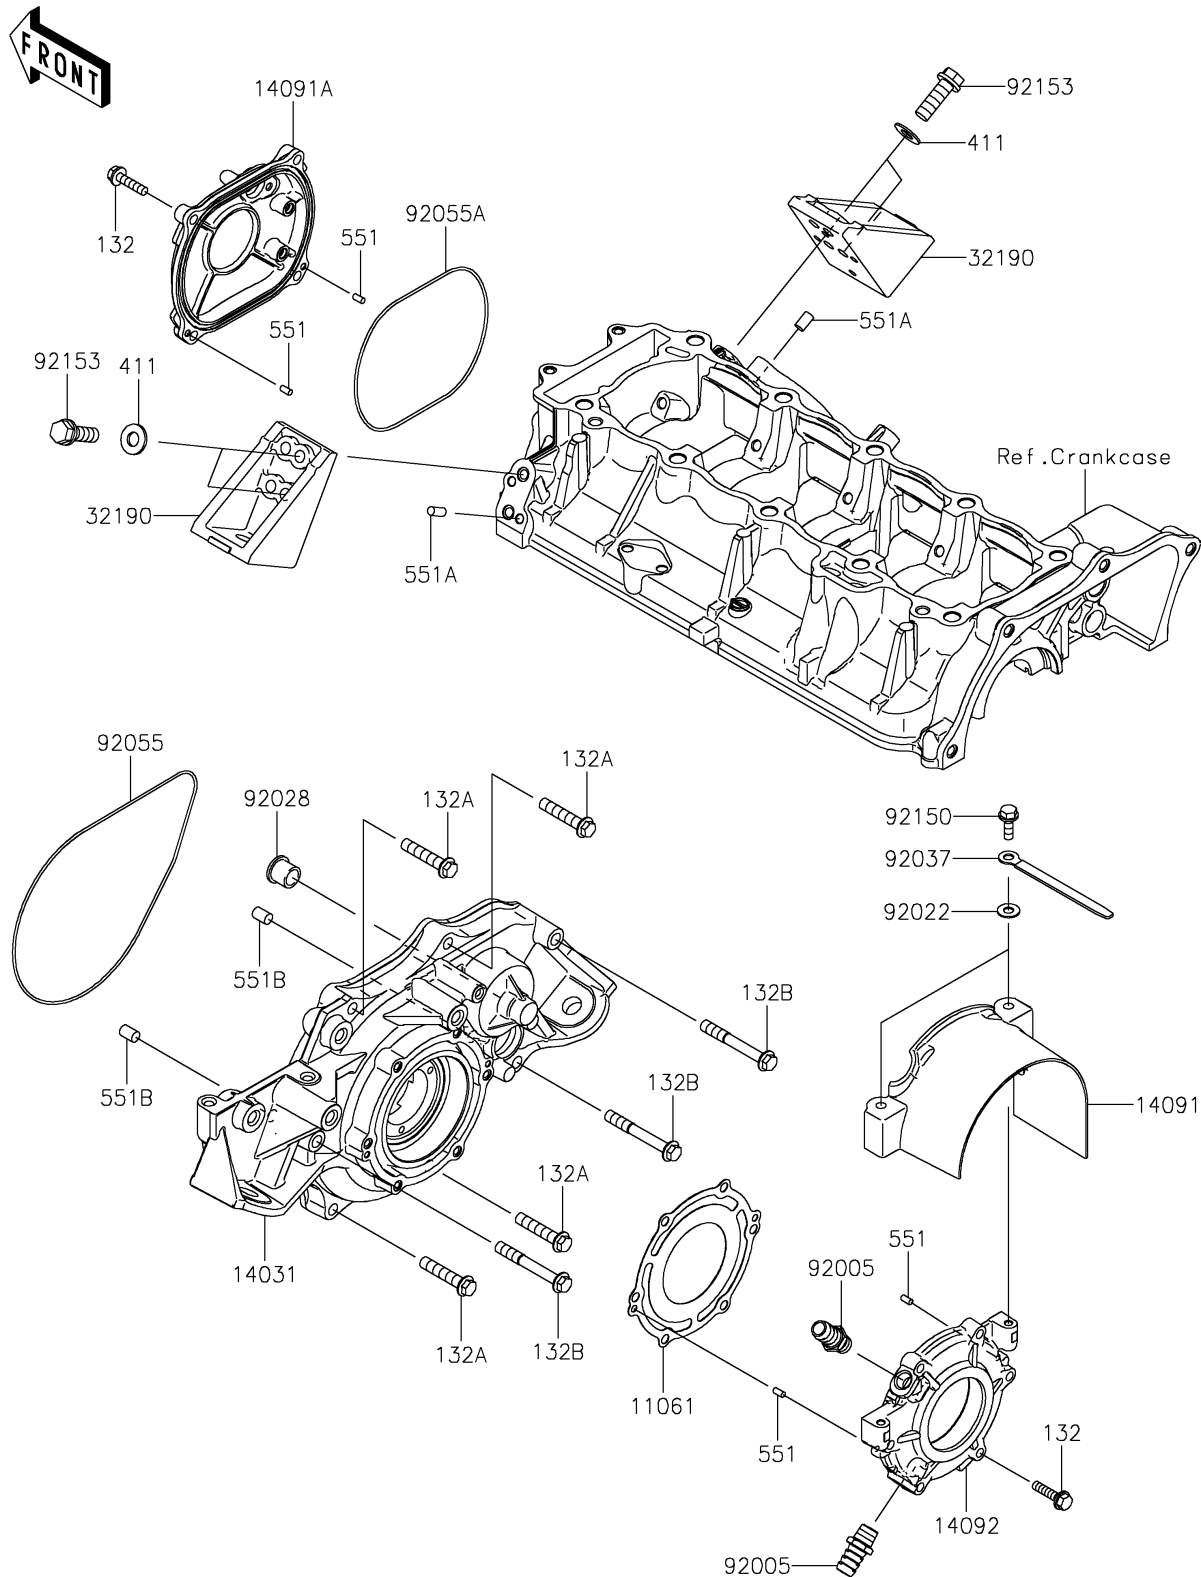

2025 JET SKI® ULTRA® 160LX

PARTS DIAGRAM

Engine Cover(s)

E1431

2025 JET SKI® ULTRA® 160LX

PARTS LIST

Engine Cover(s)

ITEM NAME	PART NUMBER	QUANTITY
GASKET,OUTPUT COVER (Ref # 11061)	11061-1499	1
COVER-GENERATOR (Ref # 14031)	14031-0660	1
COVER,COUPLING (Ref # 14091)	14091-3749	1
COVER,PULS (Ref # 14091A)	14091-3763	1
COVER,OUTPUT (Ref # 14092)	14092-1046	1
BRACKET-ENGINE (Ref # 32190)	32190-3703	2
FITTING (Ref # 92005)	92005-3714	2
WASHER,6.5X20X1.5 (Ref # 92022)	92022-3710	2
BUSHING (Ref # 92028)	92028-3718	1
CLAMP,L=100 (Ref # 92037)	92037-3736	2
RING-O,196X3 (Ref # 92055)	92055-3761	1
RING-O,120X3 (Ref # 92055A)	92055-3762	1
BOLT,6X18 (Ref # 92150)	92150-3729	2
BOLT,FLANGED,8X30 (Ref # 92153)	92153-3722	4
BOLT-FLANGED-SMALL,6X25 (Ref # 132)	132BD0625	10
BOLT-FLANGED-SMALL,8X40 (Ref # 132A)	132BD0840	4
BOLT-FLANGED-SMALL,8X60 (Ref # 132B)	132BD0860	3
WASHER-PLAIN,8MM (Ref # 411)	411S0800	4
PIN-DOWEL (Ref # 551)	551R0408	4
PIN-DOWEL (Ref # 551A)	551R0612	4
PIN-DOWEL (Ref # 551B)	551R0812	2