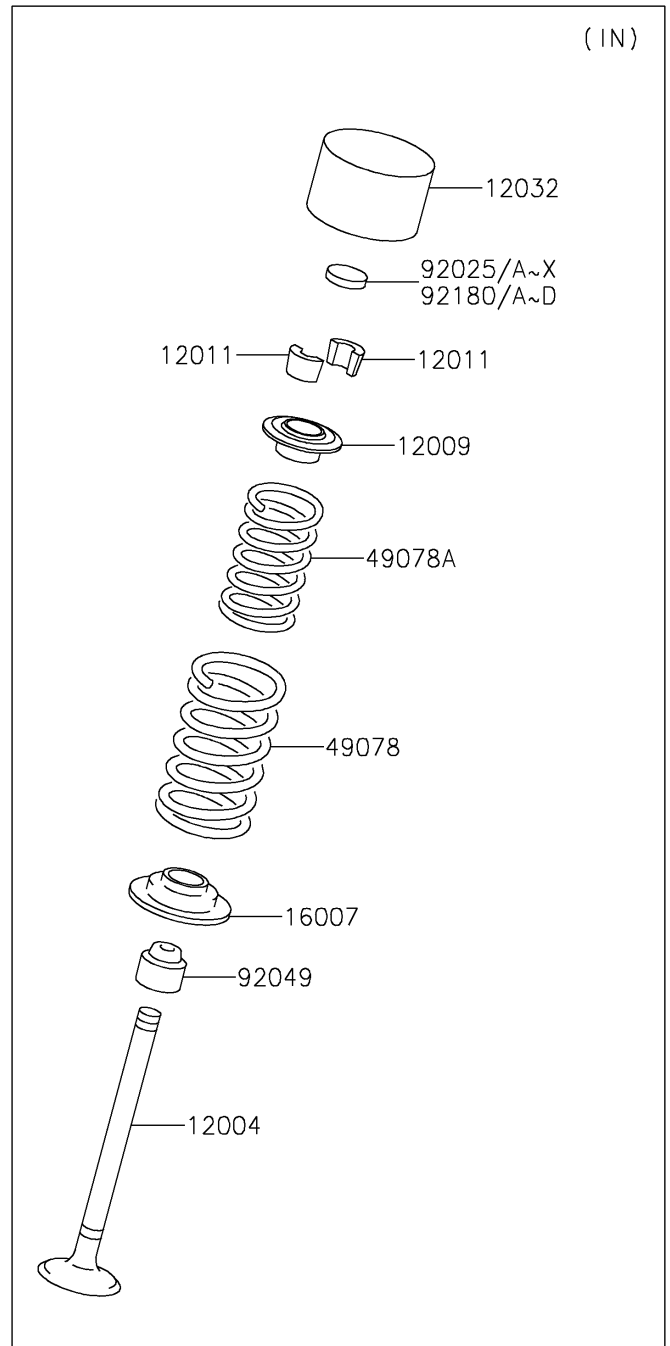

2025 Ultra 160LX

PARTS DIAGRAM

Valve(s)

E1210

(IN)

(EX)

2025 Ultra 160LX

PARTS LIST

Valve(s)

ITEM NAME

PART NUMBER

QUANTITY
