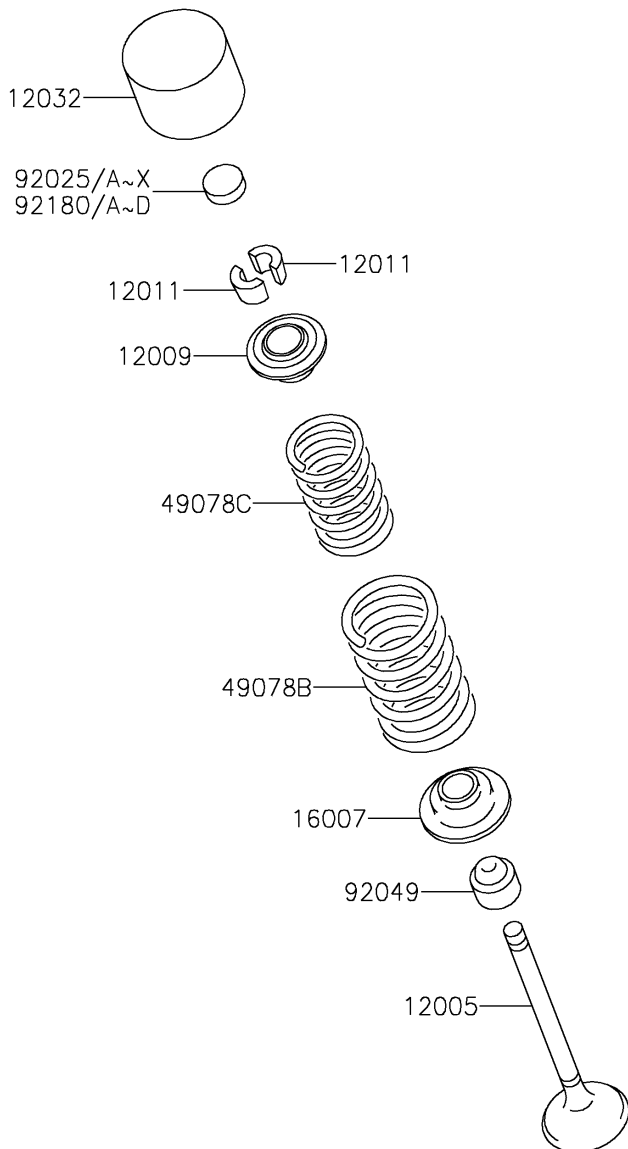

2025 Ultra 160LX

PARTS DIAGRAM

Valve(s)

E1210

(IN)

(EX)

2025 Ultra 160LX

PARTS LIST

Valve(s)

ITEM NAME

PART NUMBER

QUANTITY
