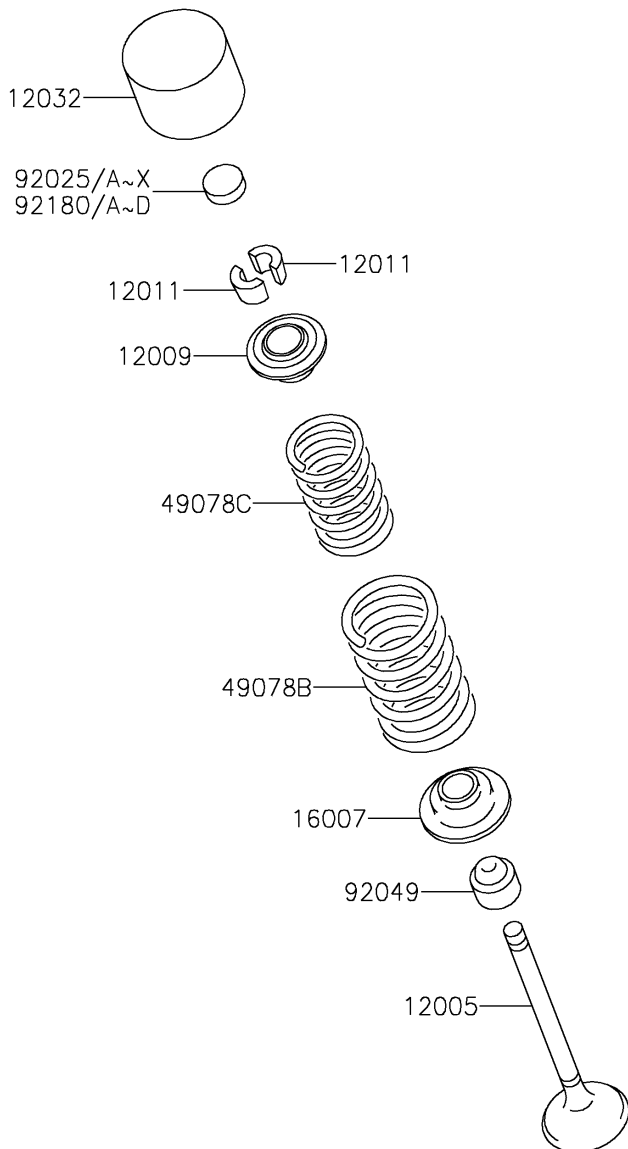

## PARTS DIAGRAM

Valve(s)

E1210

(IN)

(EX)

## PARTS LIST

Valve(s)

ITEM NAME	PART NUMBER	QUANTITY
-----------	-------------	----------

---