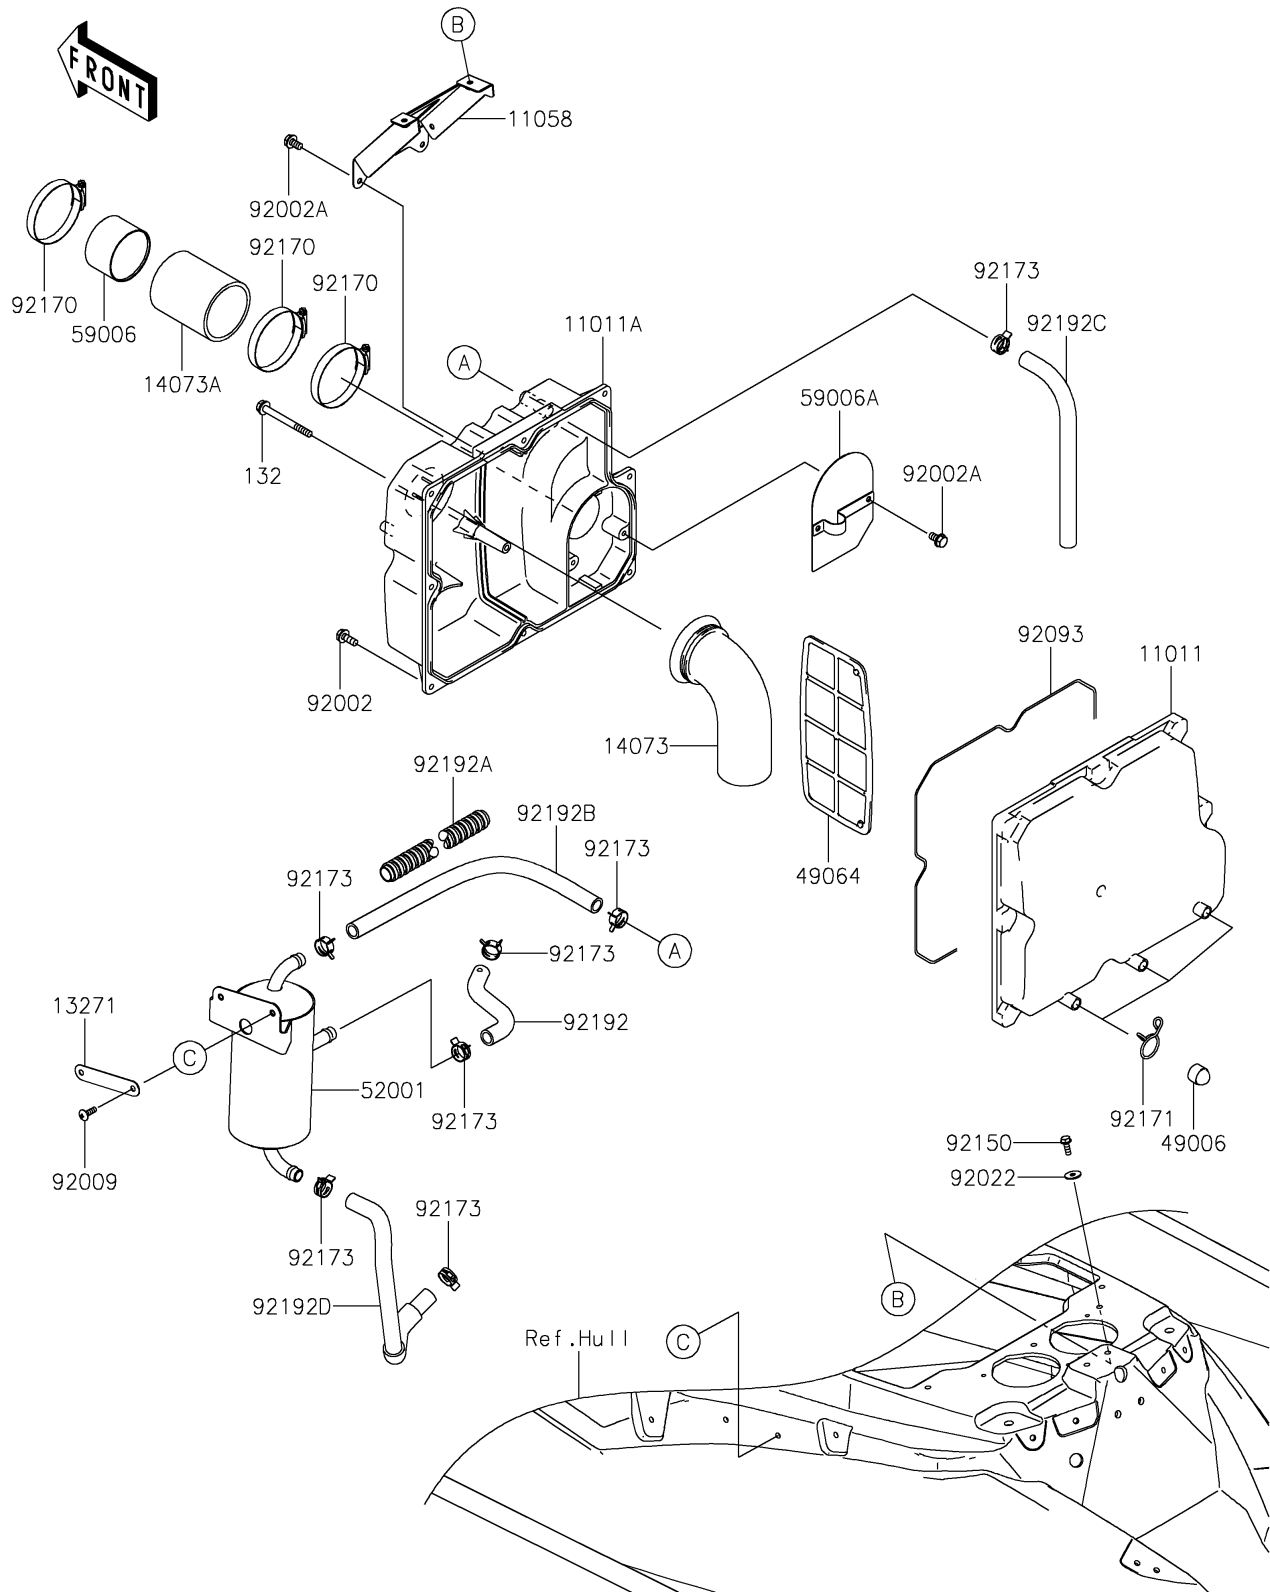

2025 Ultra 160LX

PARTS DIAGRAM

Intake Silencer

E1130

2025 Ultra 160LX

PARTS LIST

Intake Silencer

ITEM NAME

PART NUMBER

QUANTITY
