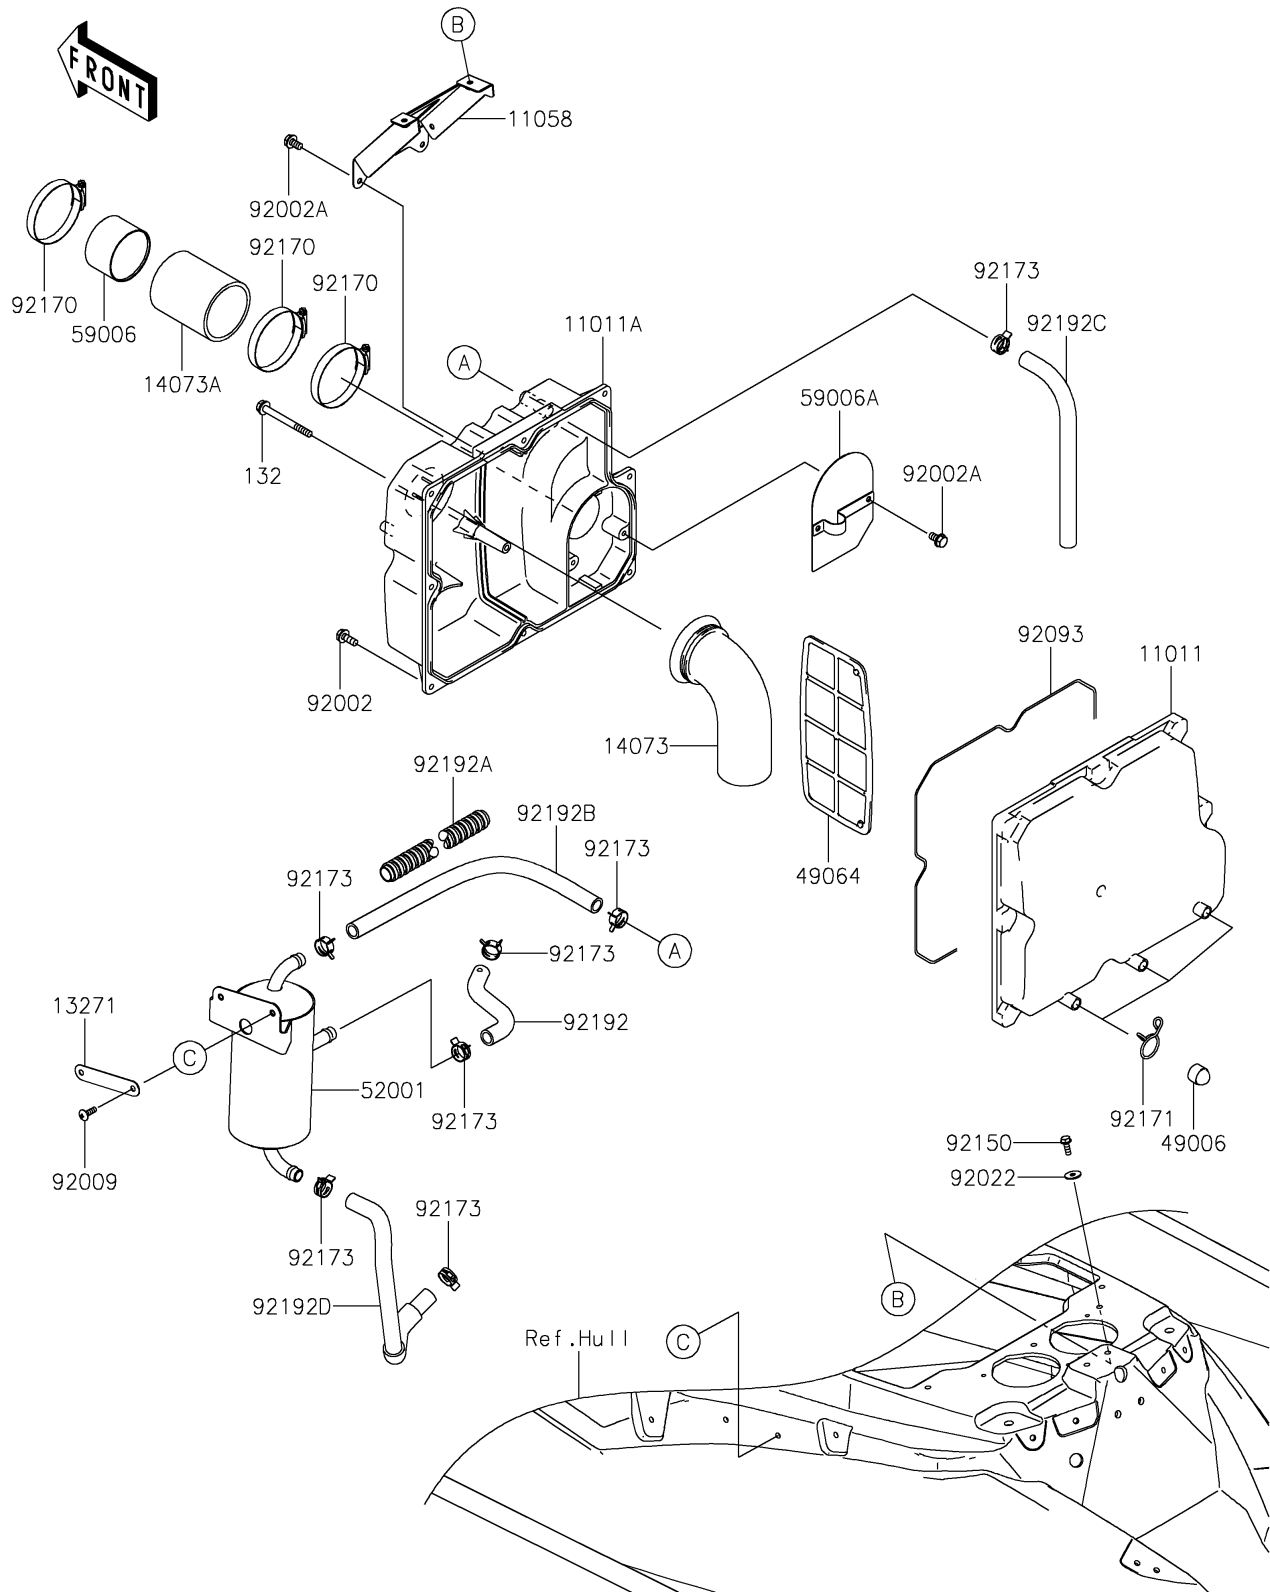

2025 JET SKI® ULTRA® 160LX

PARTS DIAGRAM

Intake Silencer

E1130

2025 JET SKI® ULTRA® 160LX

PARTS LIST

Intake Silencer

ITEM NAME

PART NUMBER

QUANTITY
