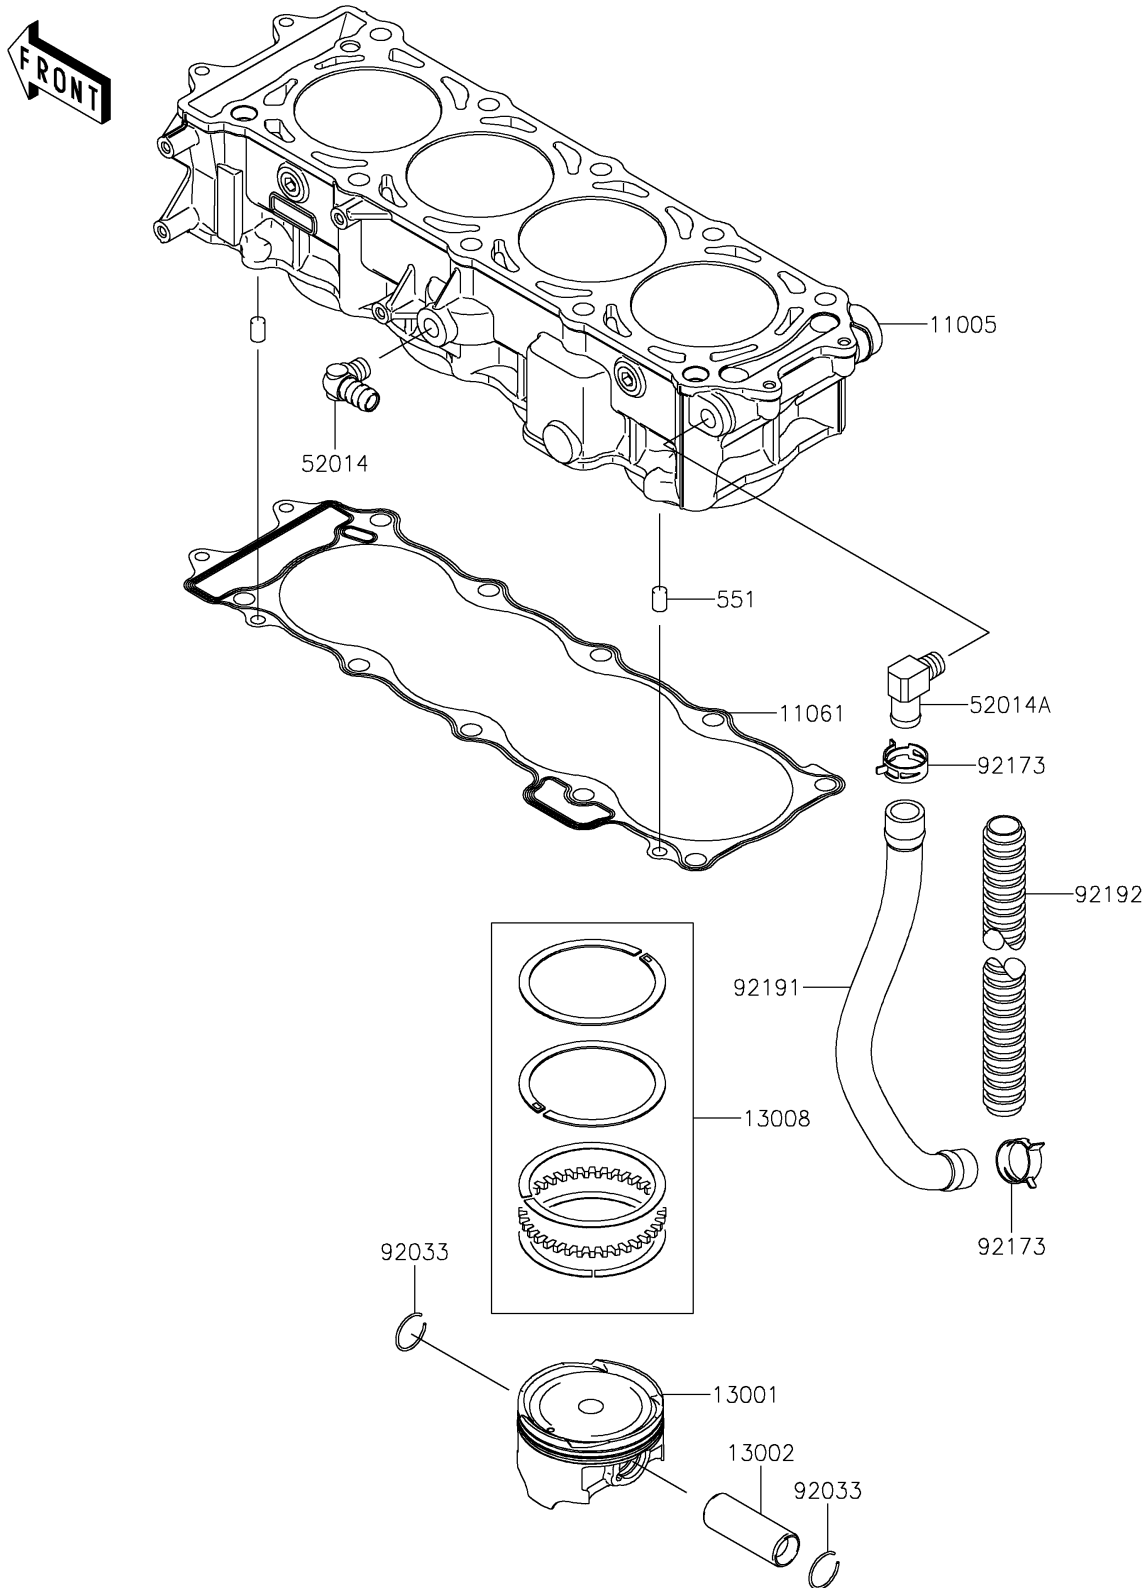

2024 JET SKI® ULTRA® 160LX

PARTS DIAGRAM

Cylinder/Piston(s)

E1120

2024 JET SKI® ULTRA® 160LX

PARTS LIST

Cylinder/Piston(s)

ITEM NAME	PART NUMBER	QUANTITY
CYLINDER-ENGINE (Ref # 11005)	11005-0755	1
GASKET,CYLINDER BASE (Ref # 11061)	11061-3708	1
PISTON-ENGINE (Ref # 13001)	13001-3737	4
PIN-PISTON (Ref # 13002)	13002-3709	4
RING-SET-PISTON (Ref # 13008)	13008-0048	4
ELBOW (Ref # 52014)	52014-3711	1
ELBOW (Ref # 52014A)	52014-3717	1
RING-SNAP (Ref # 92033)	92033-1188	8
CLAMP (Ref # 92173)	92173-1039	2
TUBE,BREATHER (Ref # 92191)	92191-3983	1
TUBE,CORRUGATED,L=265 (Ref # 92192)	92192-1083	1
PIN-DOWEL (Ref # 551)	551R0812	2