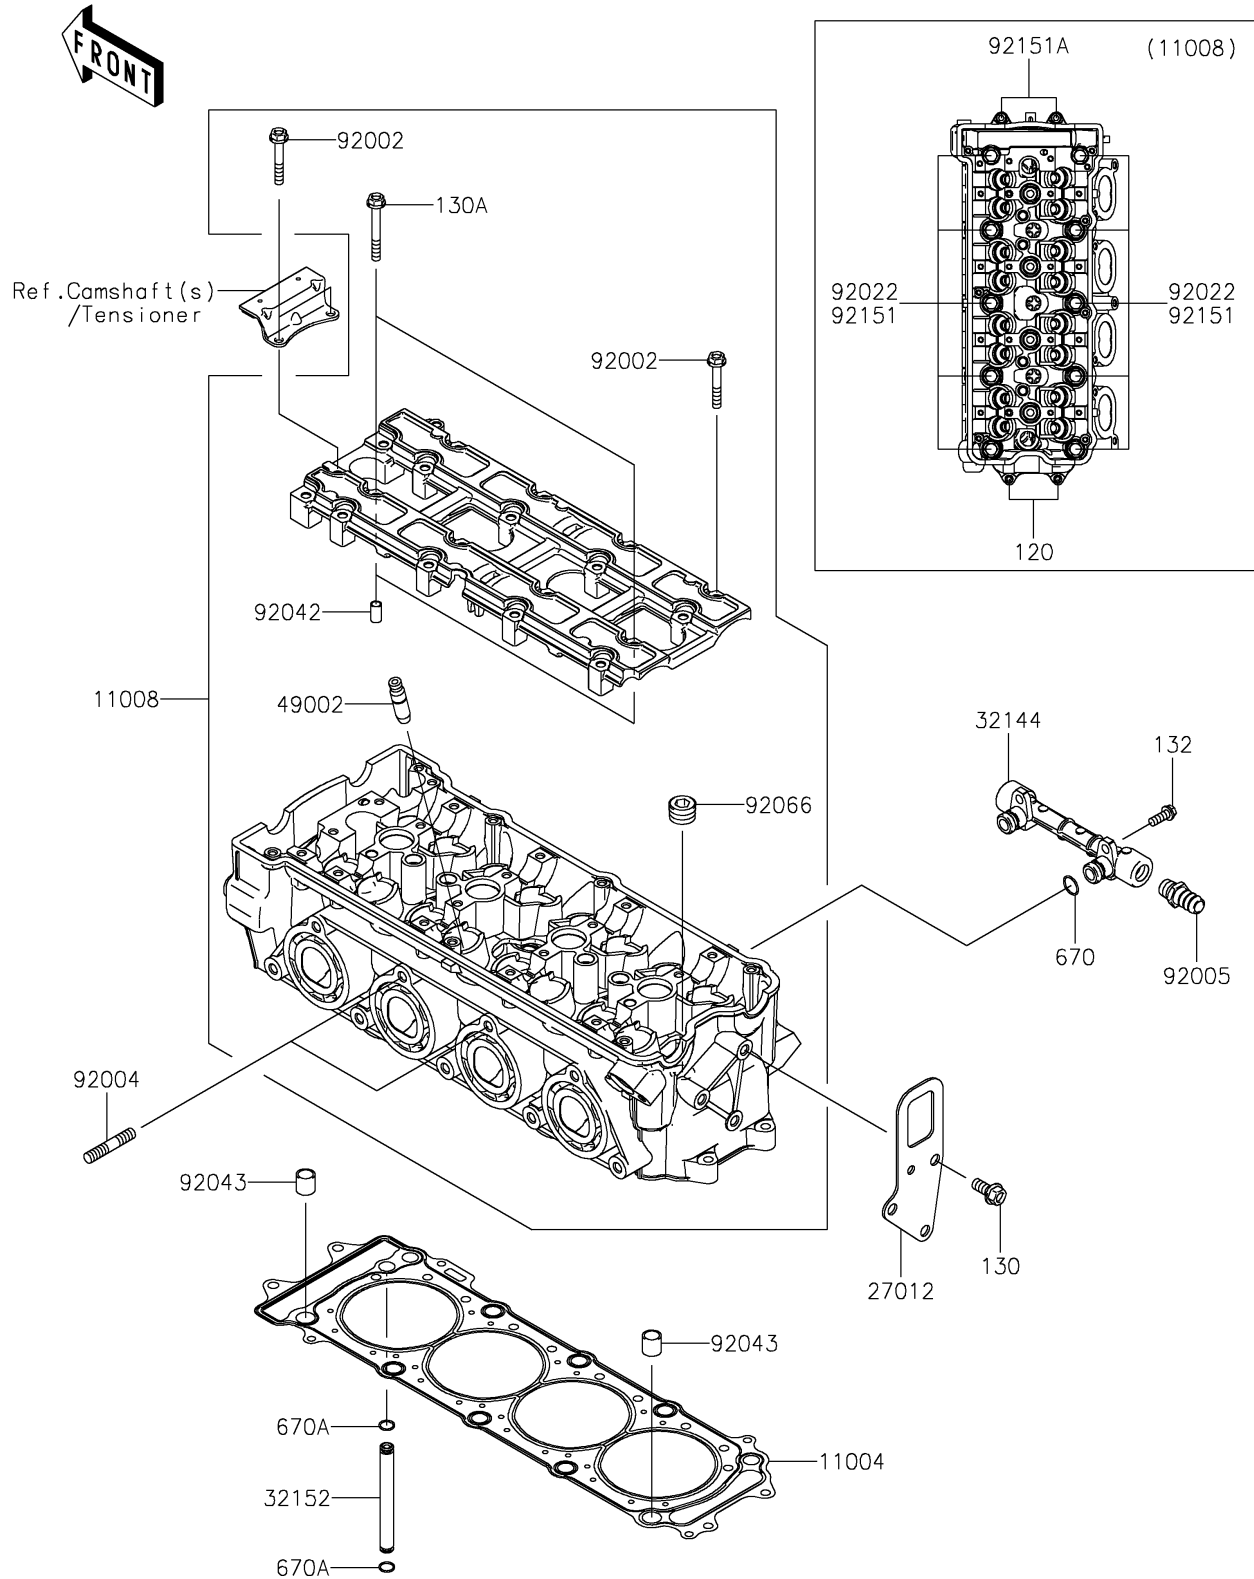

2025 Ultra 160LX

PARTS DIAGRAM

Cylinder Head

E1111

2025 Ultra 160LX

PARTS LIST

Cylinder Head

ITEM NAME

PART NUMBER

QUANTITY
