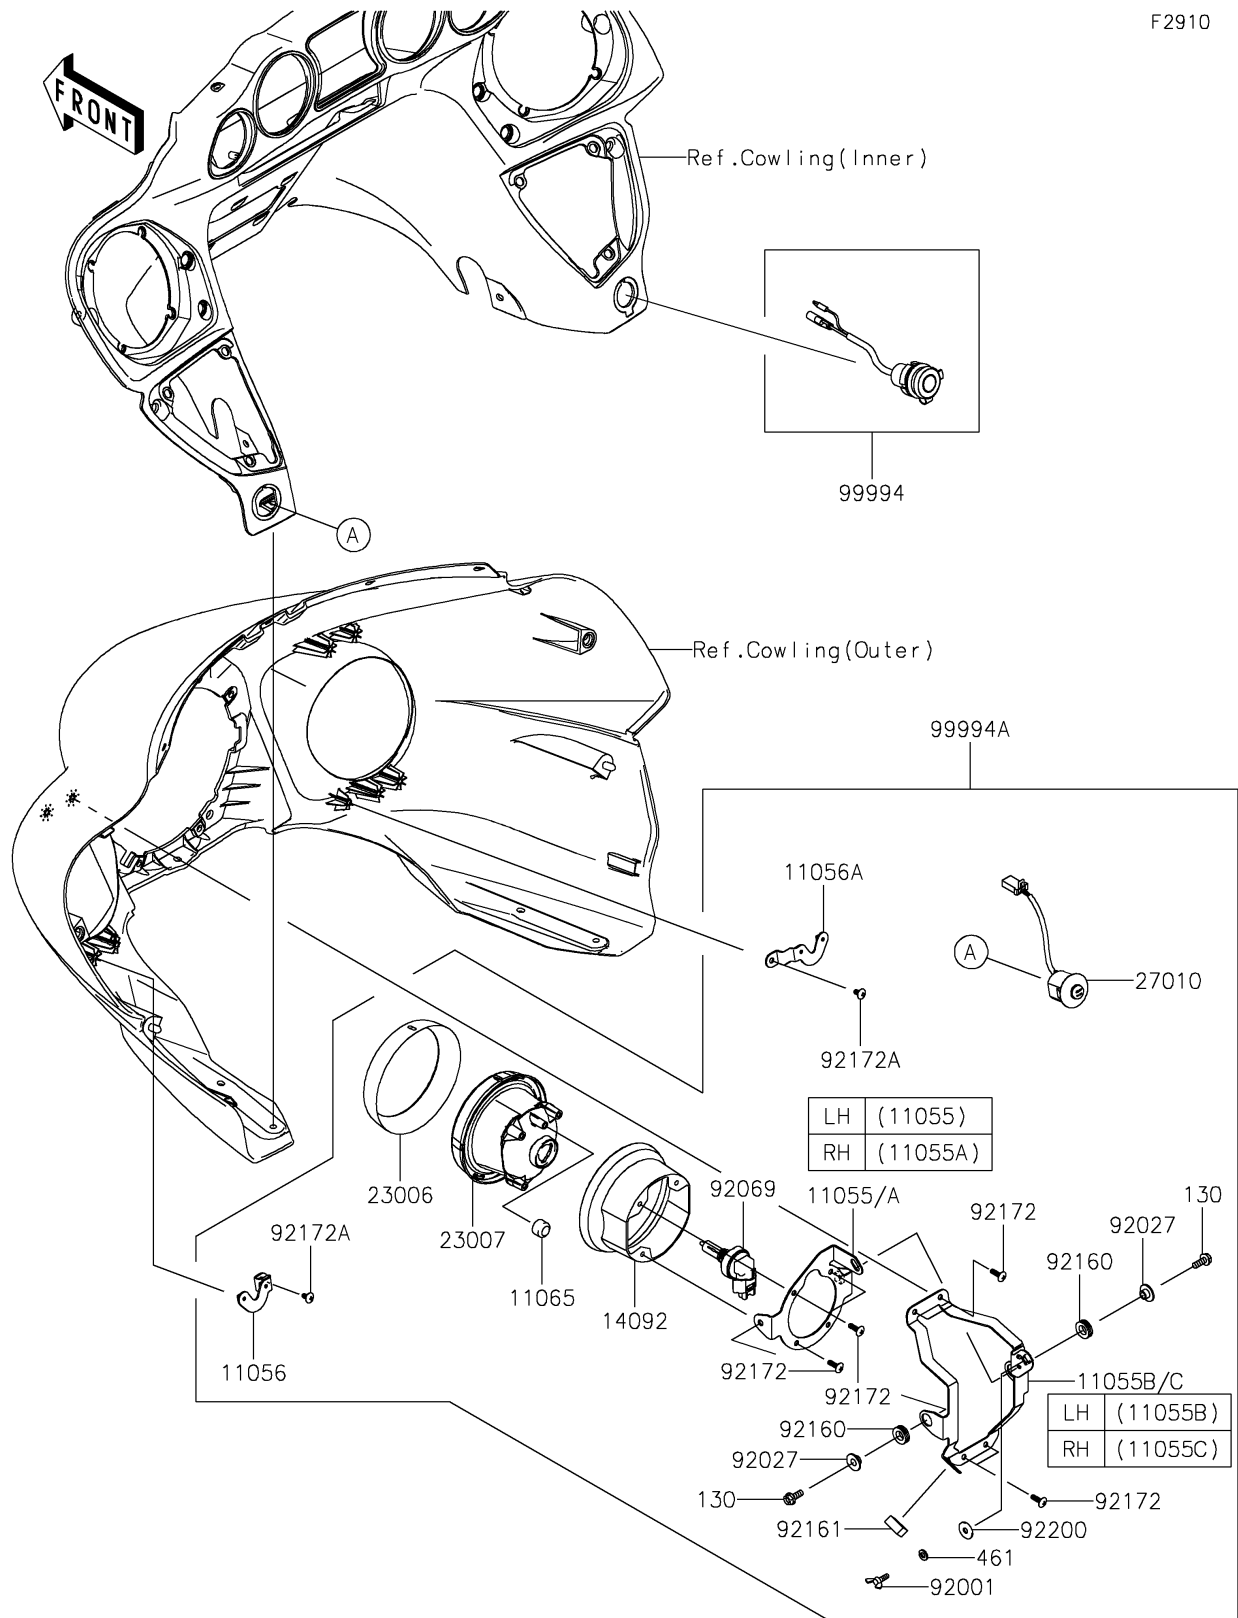

# 2024 Vulcan 1700 Vaquero ABS

## PARTS DIAGRAM

### Accessory(Aux Driving Light)

F2910