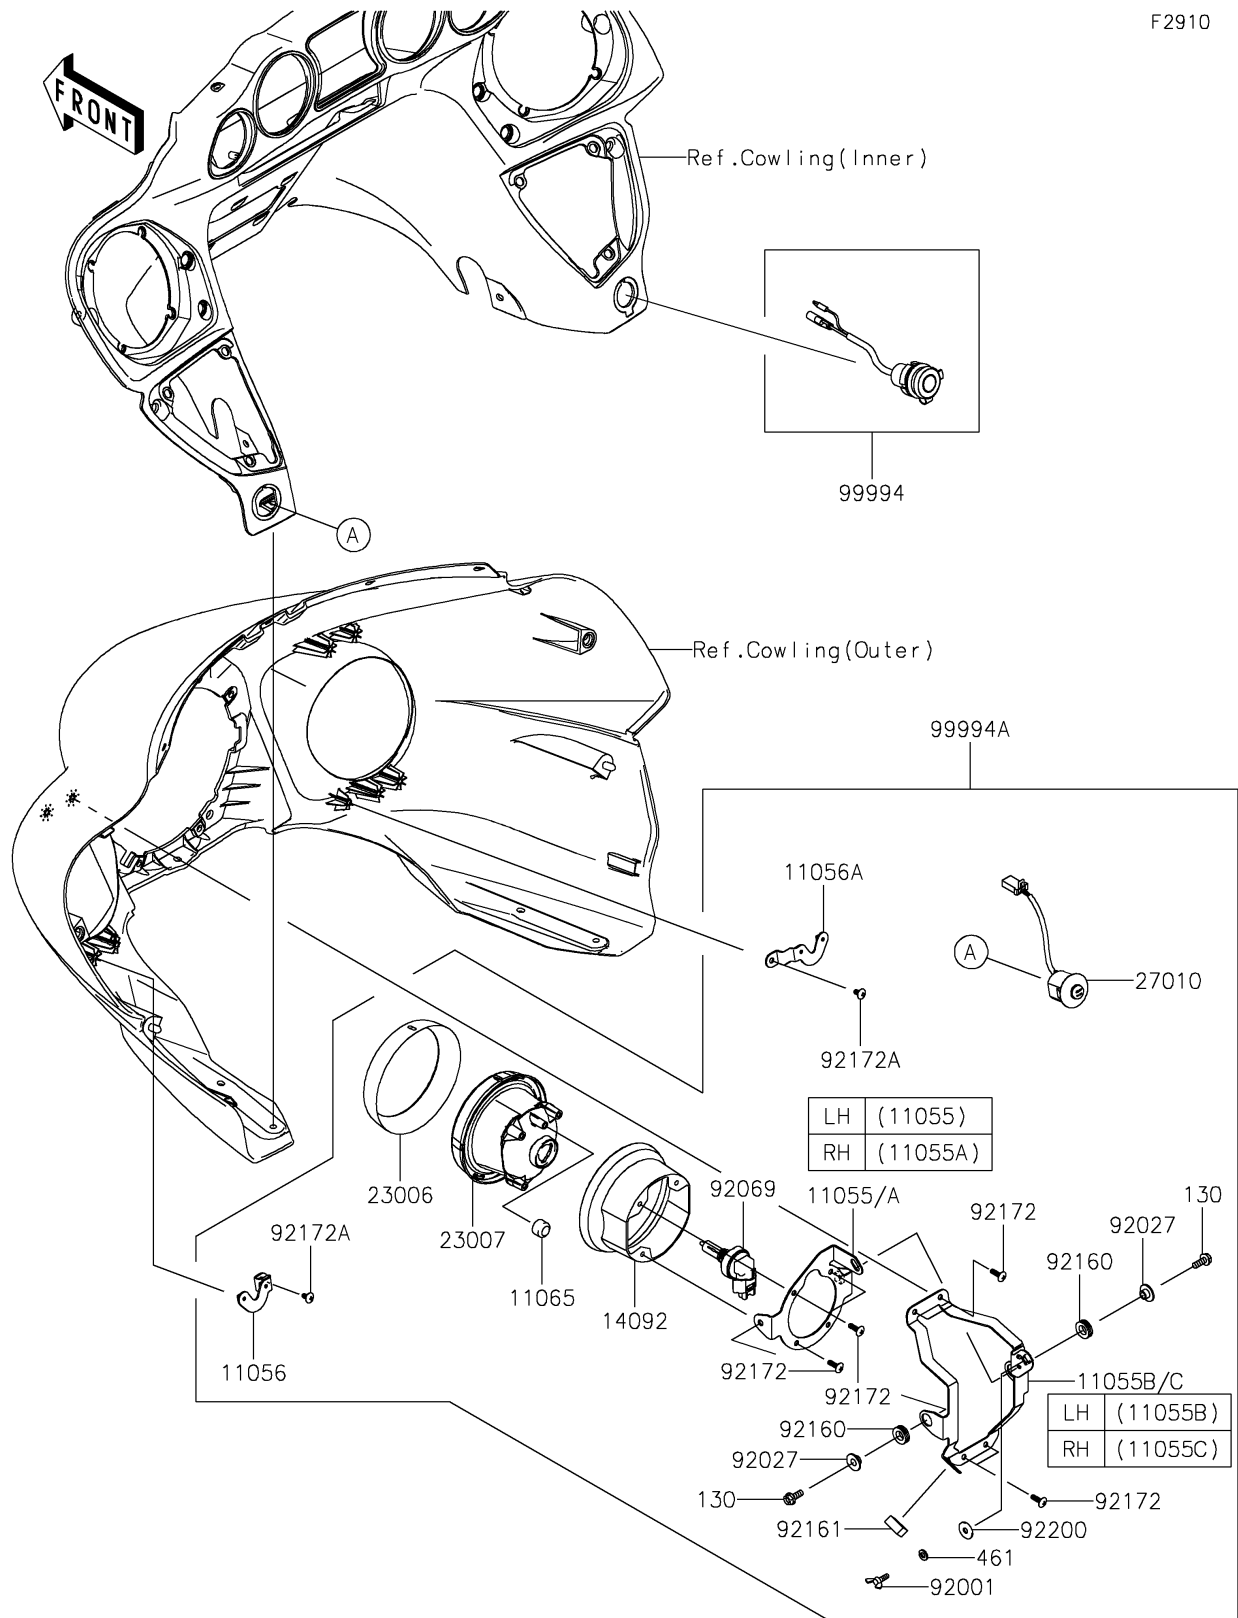

2024 VULCAN® 1700 VAQUERO® ABS

PARTS DIAGRAM

Accessory(Aux Driving Light)

F2910

2024 VULCAN® 1700 VAQUERO® ABS

PARTS LIST

Accessory(Aux Driving Light)

ITEM NAME

PART NUMBER

QUANTITY
