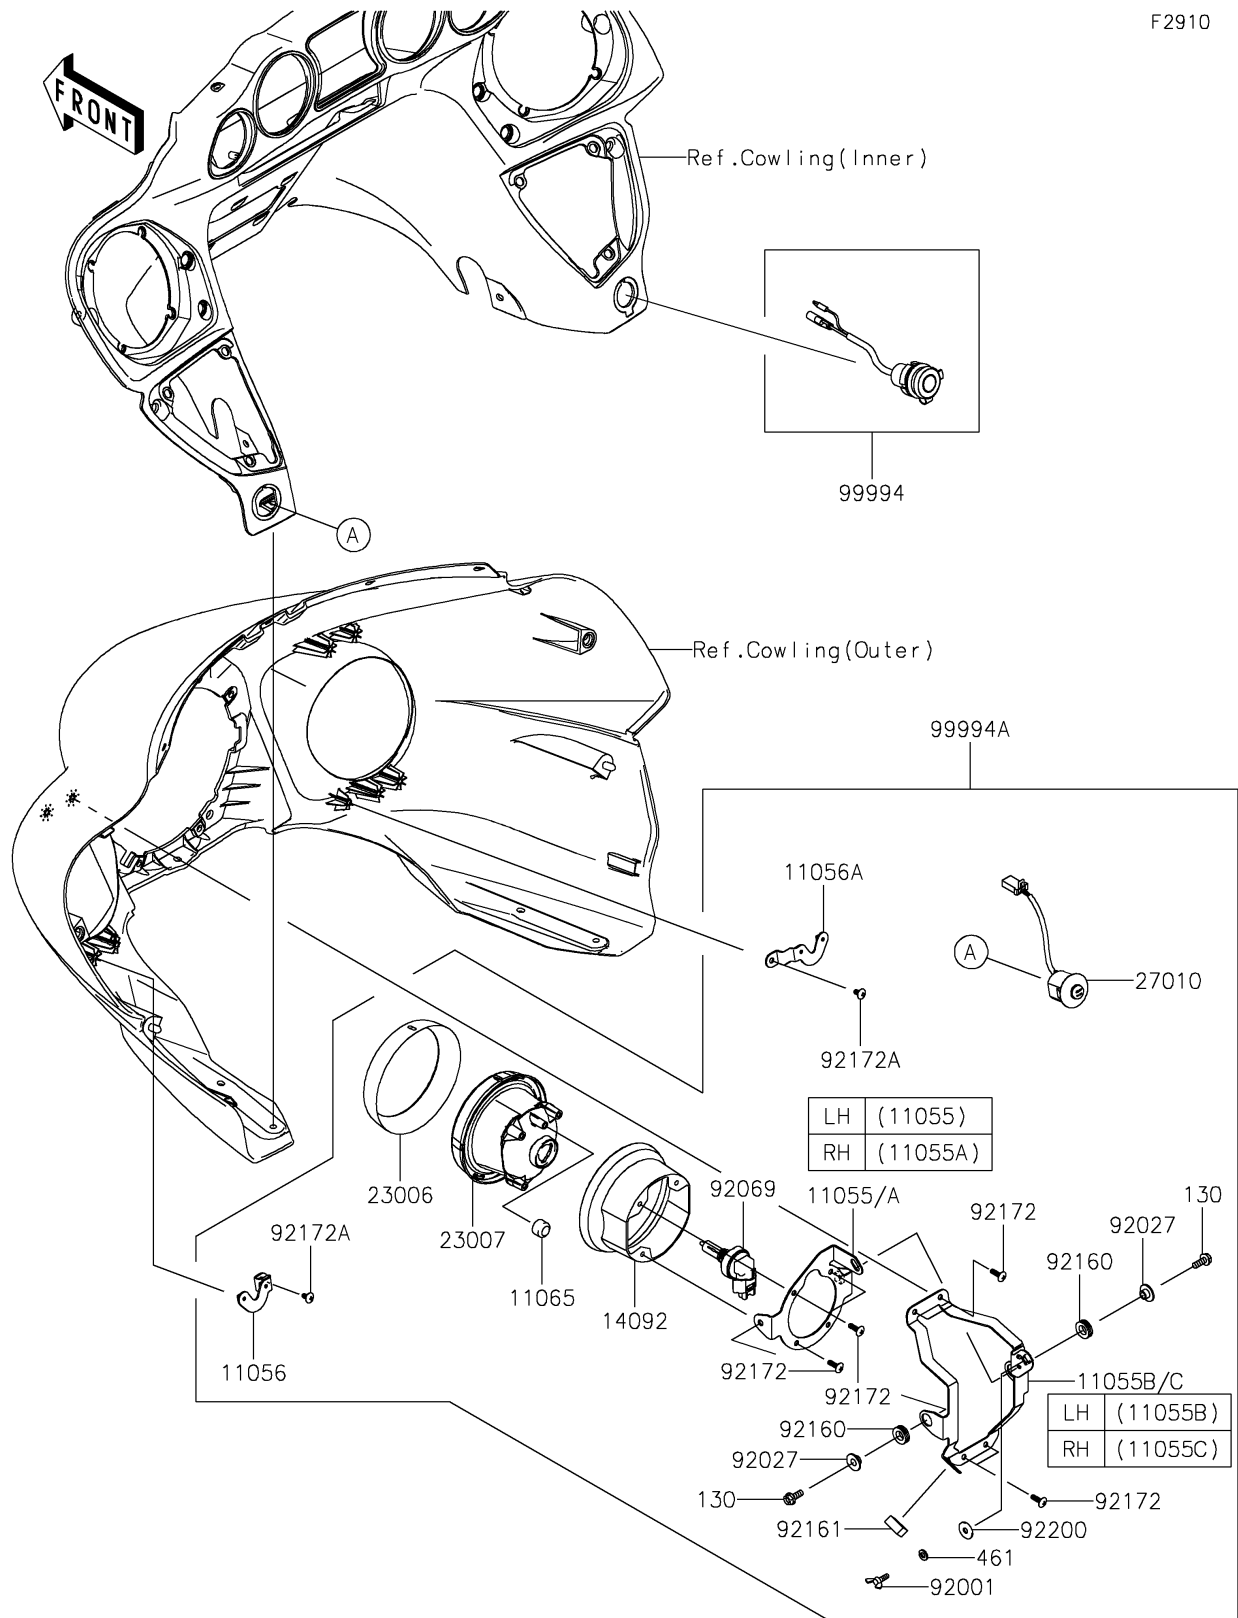

2023 Vulcan 1700 Vaquero ABS

PARTS DIAGRAM

Accessory(Aux Driving Light)

F2910

2023 Vulcan 1700 Vaquero ABS

PARTS LIST

Accessory(Aux Driving Light)

ITEM NAME

PART NUMBER

QUANTITY
